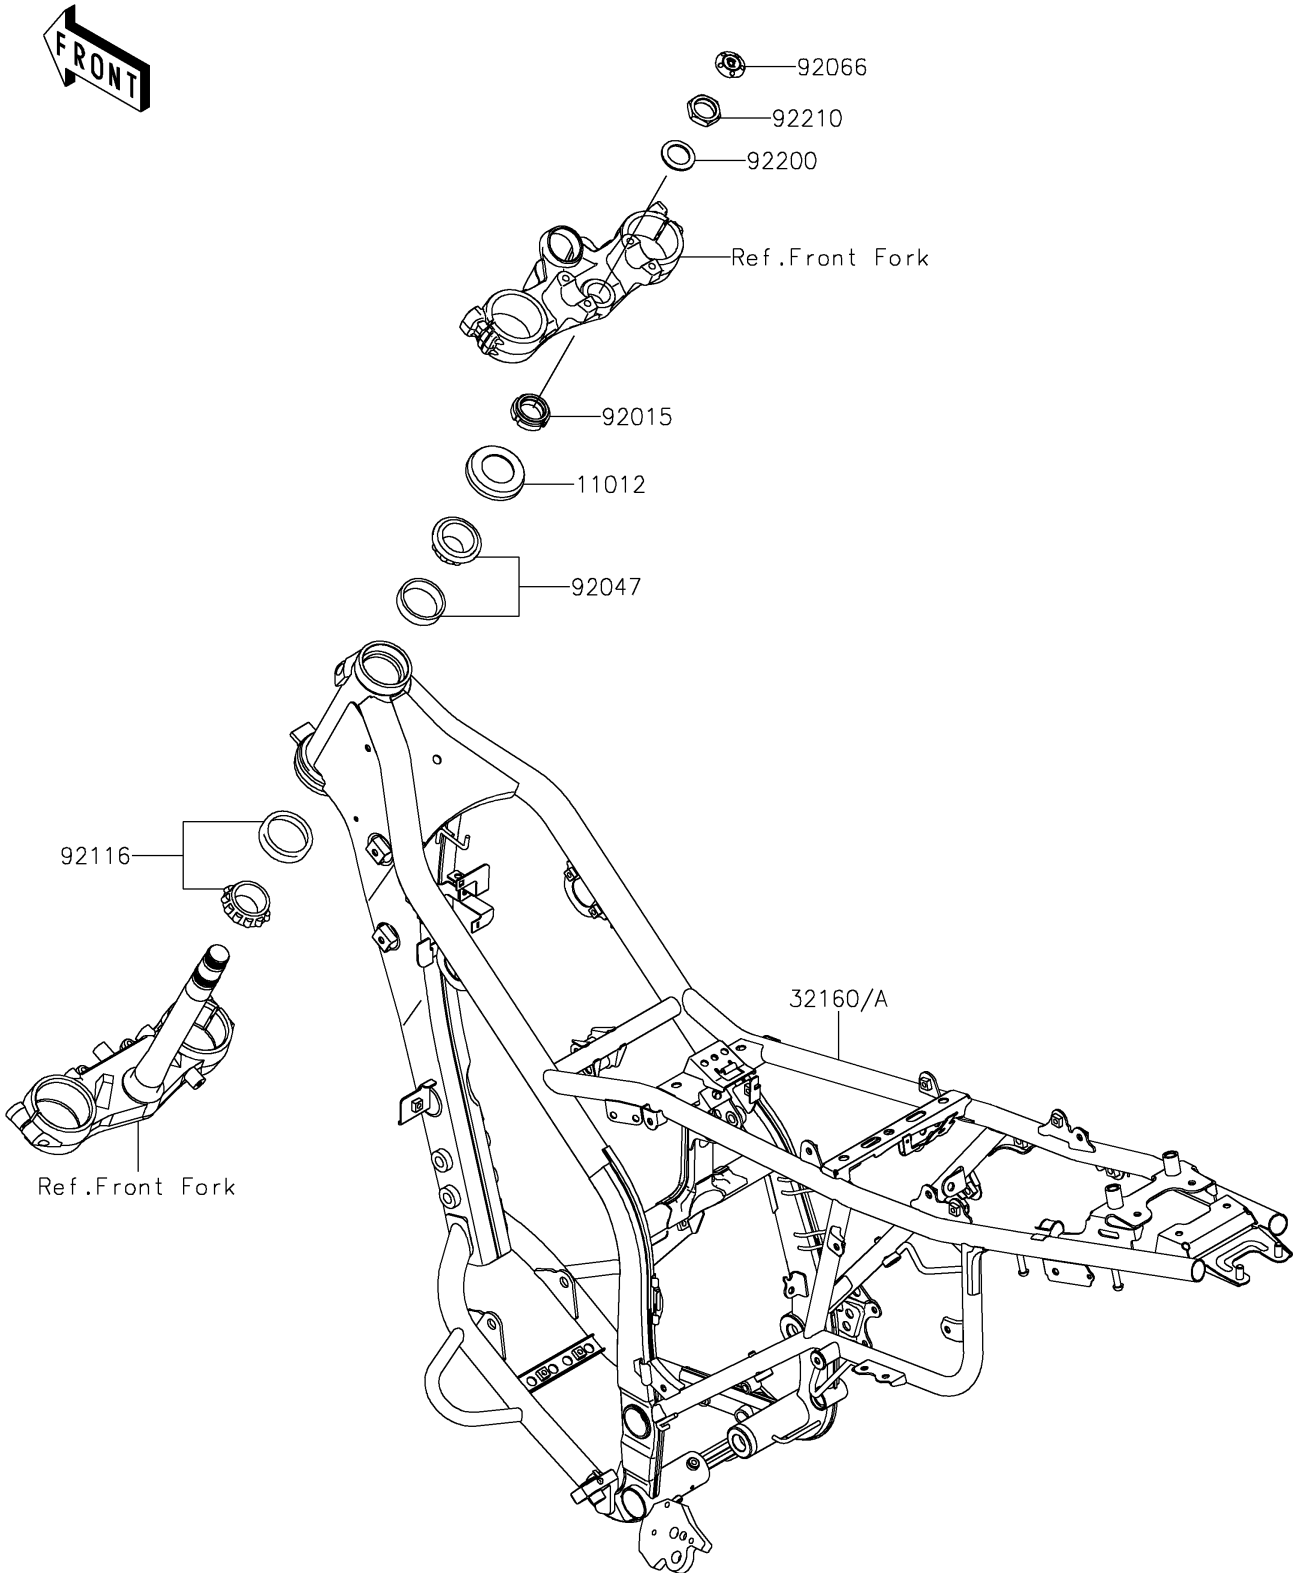

2021 KLX[®]300SM

PARTS DIAGRAM

Frame

F2120

2021 KLX[®]300SM

PARTS LIST

Frame

ITEM NAME	PART NUMBER	QUANTITY
CAP,STEERING STEM (Ref # 11012)	11012-1762	1
NUT,25MM,T=12 (Ref # 92015)	92015-1546	1
RACE,ROLLER,32005JR RS (Ref # 92047)	92047-017	1
PLUG (Ref # 92066)	92066-0162	1
BEARING-ROLLER,HI-CAP32006JRRS (Ref # 92116)	92116-1069	1
WASHER,STEERING STEM (Ref # 92200)	92200-0517	1
NUT,STEERING STEM,22MM (Ref # 92210)	92210-1521	1