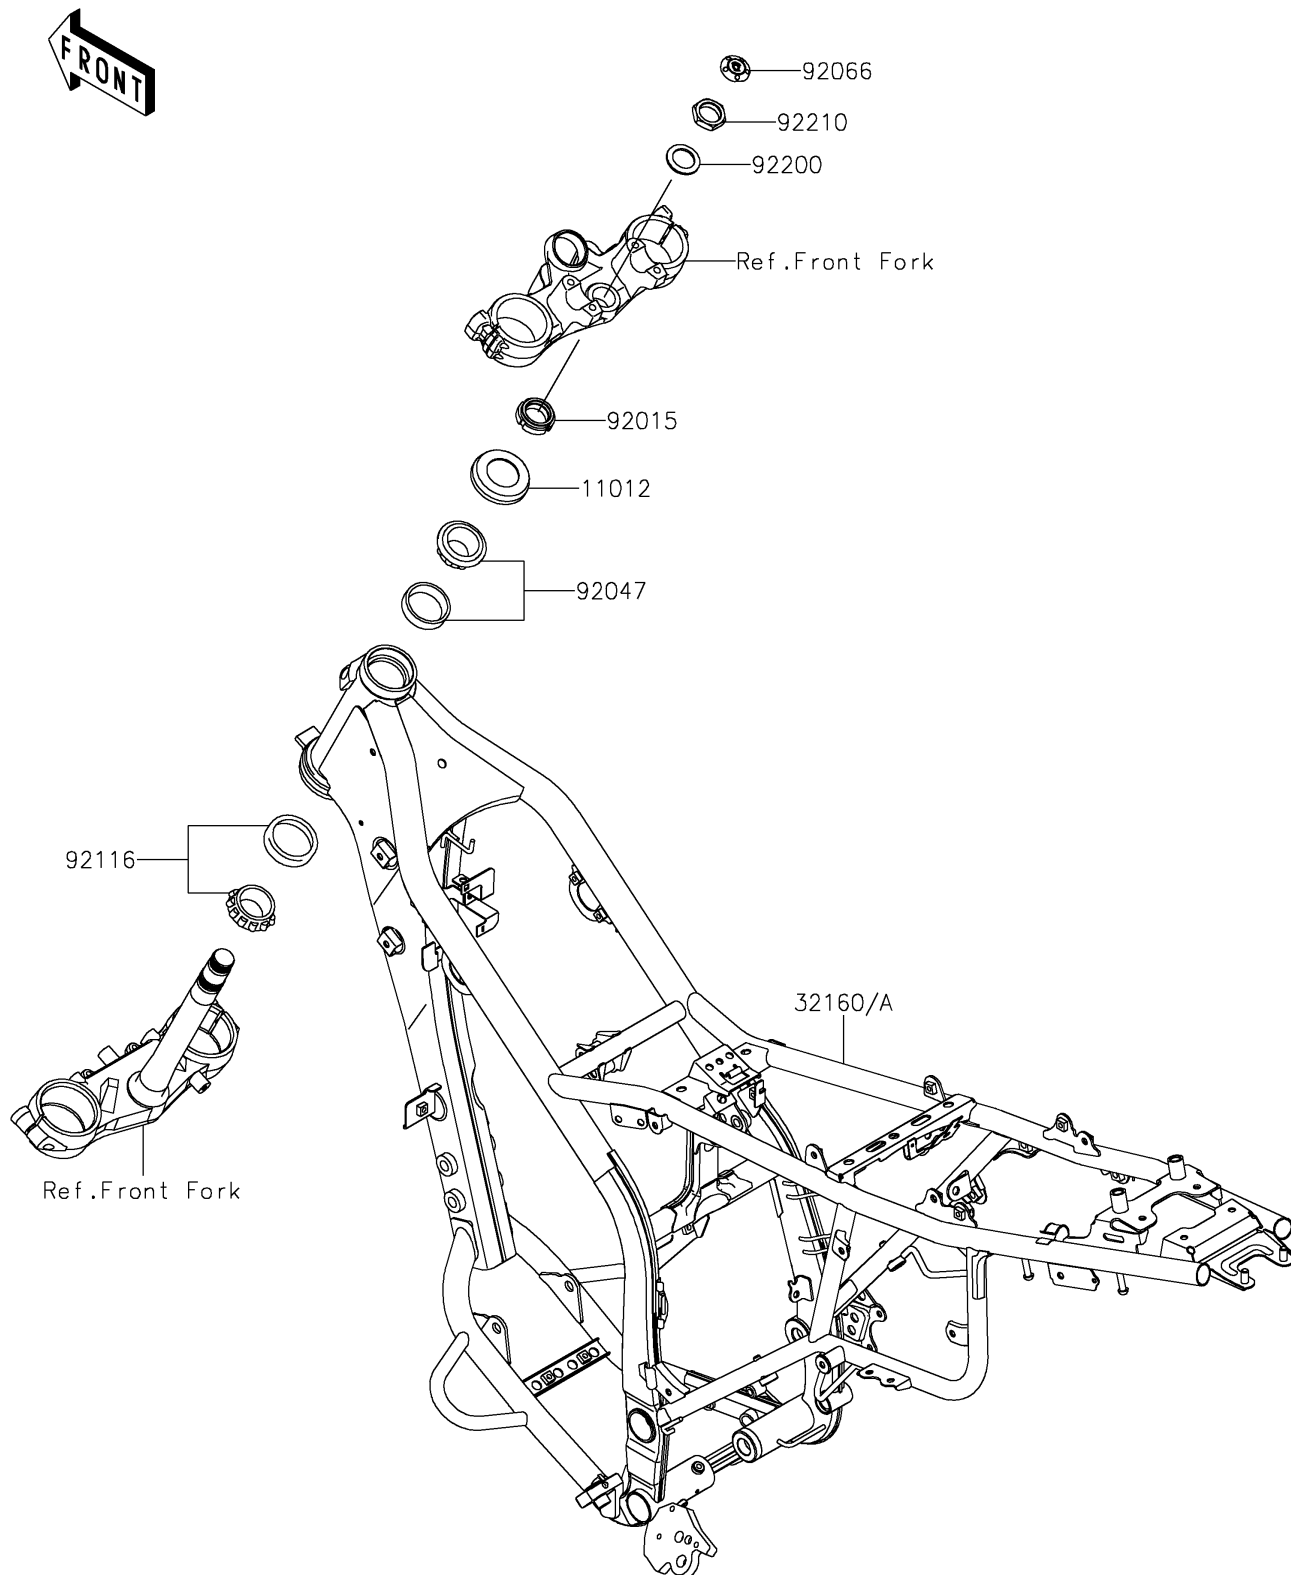

2021 KLX®300SM

PARTS DIAGRAM

Frame

F2120