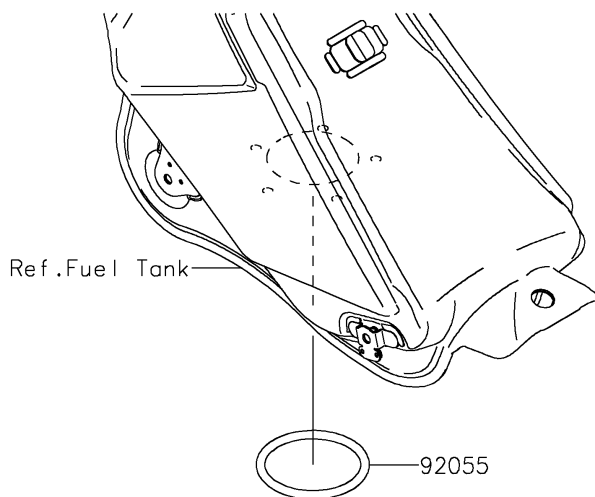

2021 KLX[®] 300SM

PARTS DIAGRAM

Fuel Pump

E1520

2021 KLX[®]300SM

PARTS LIST

Fuel Pump

ITEM NAME

PART NUMBER

QUANTITY
