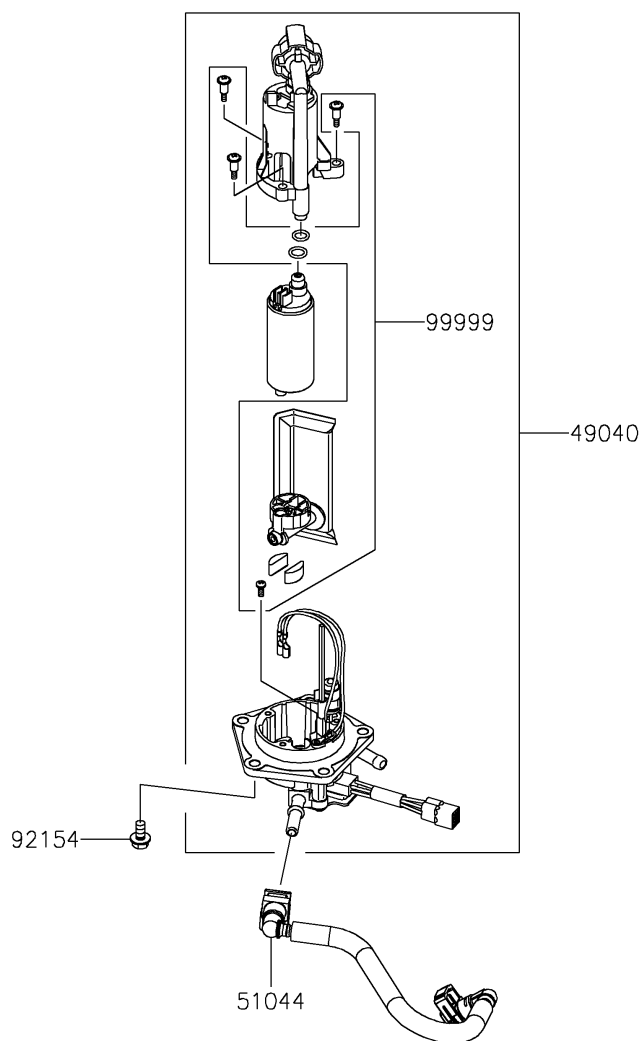

2021 KLX[®] 300SM

PARTS DIAGRAM

Fuel Pump

E1520

2021 KLX[®]300SM

PARTS LIST

Fuel Pump

ITEM NAME

PART NUMBER

QUANTITY
