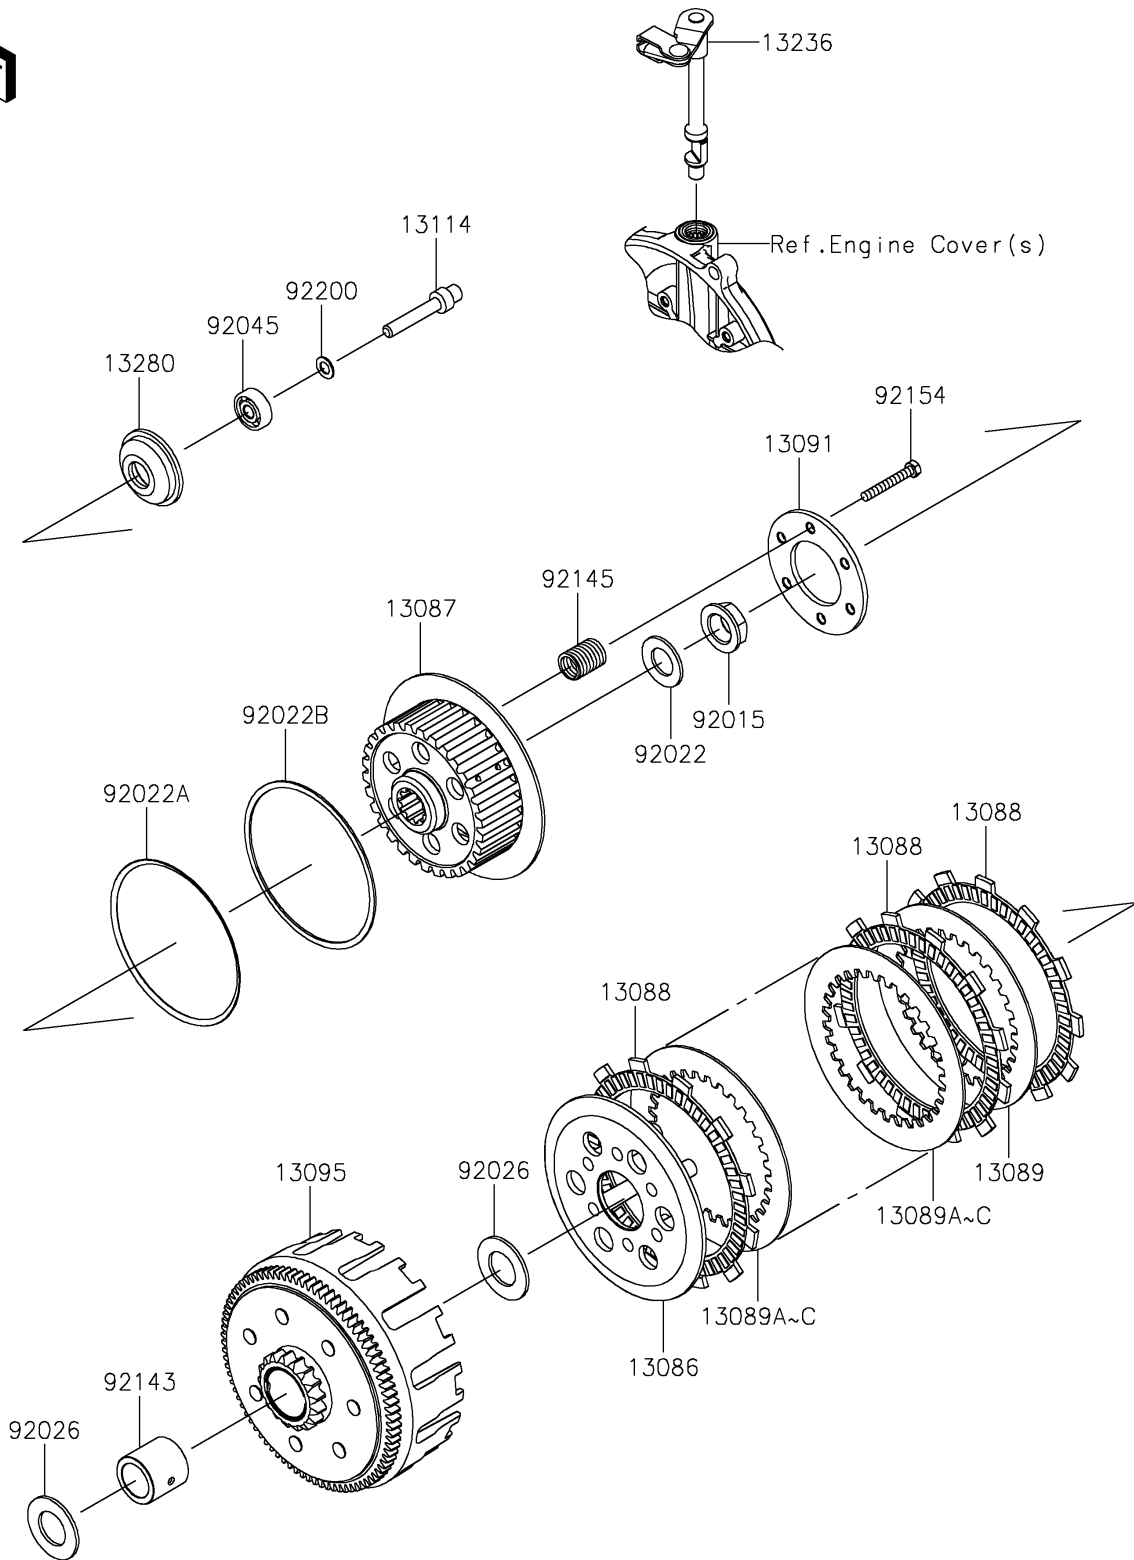

2021 KLX[®] 300SM

PARTS DIAGRAM

Clutch

E1350

2021 KLX[®]300SM

PARTS LIST

Clutch

ITEM NAME

PART NUMBER

QUANTITY
