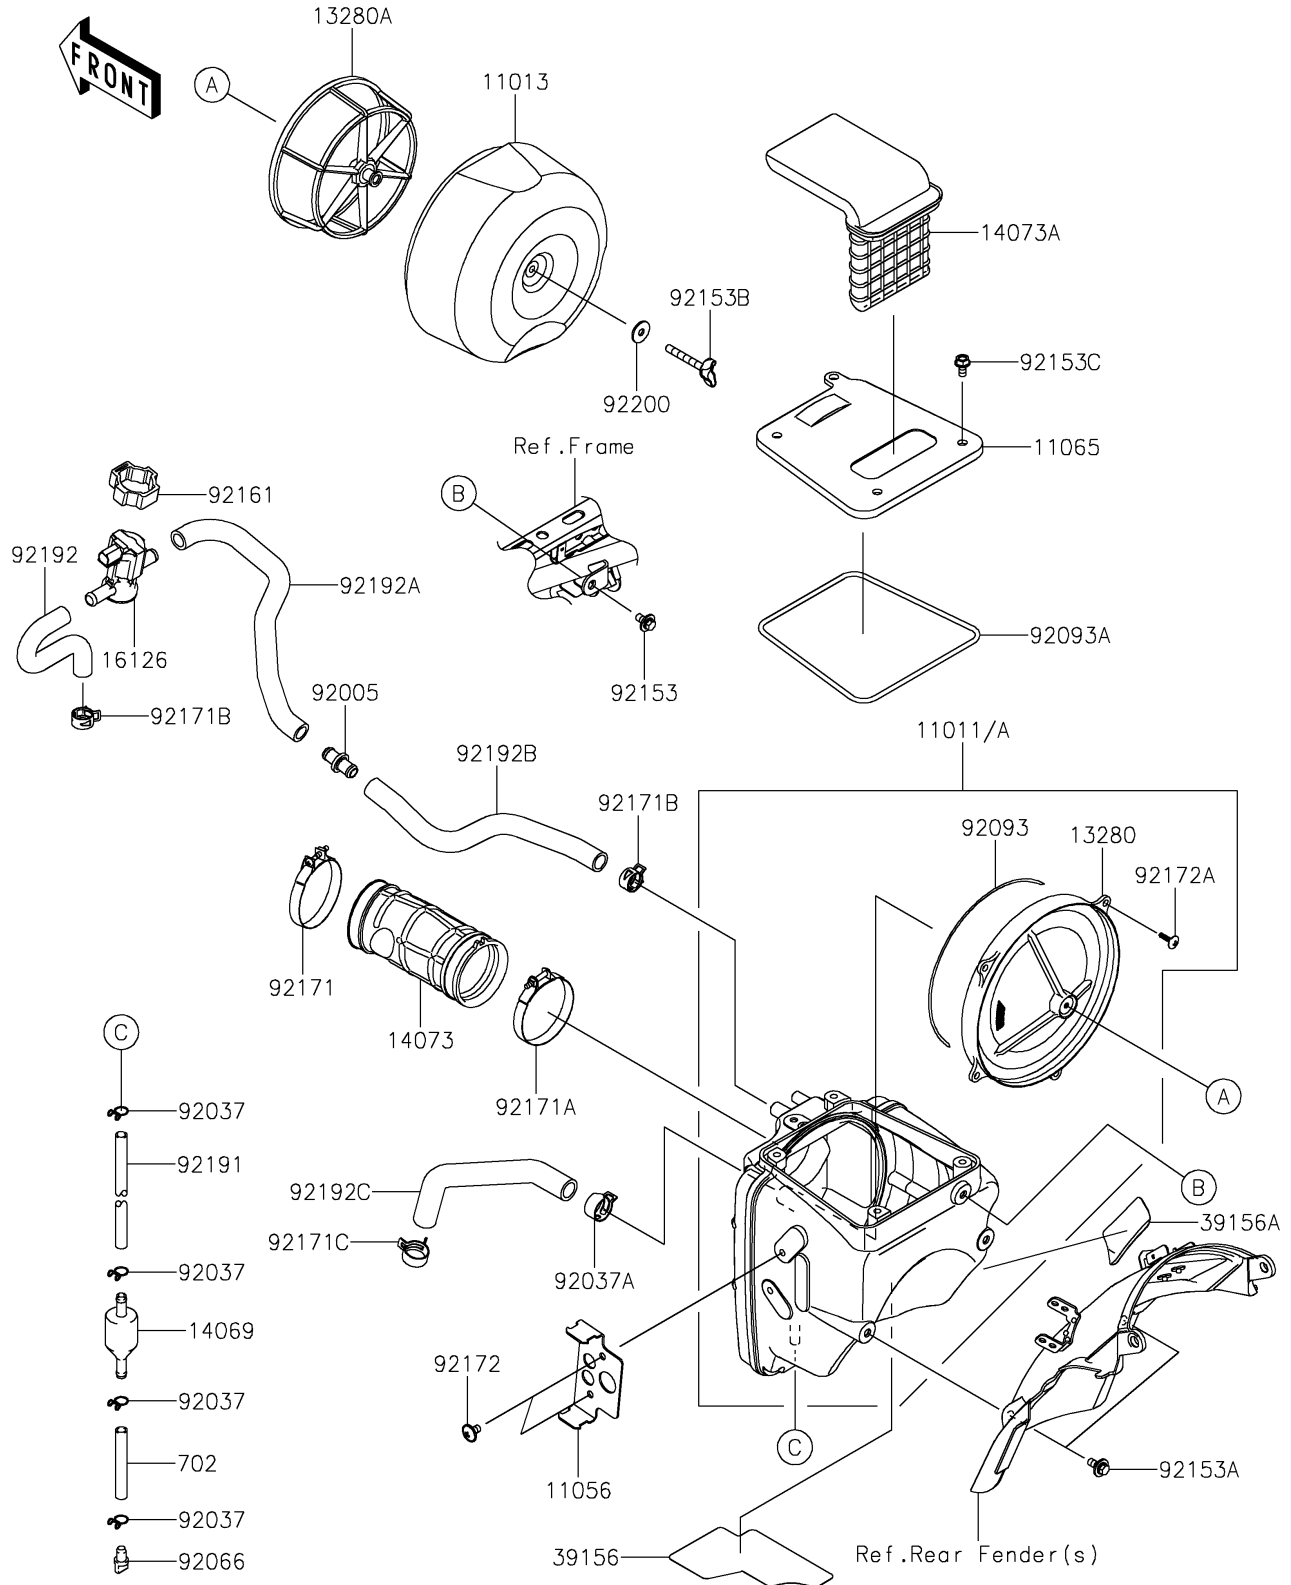

2021 KLX[®]300SM

PARTS DIAGRAM

Air Cleaner

E1130

2021 KLX[®]300SM

PARTS LIST

Air Cleaner

ITEM NAME

PART NUMBER

QUANTITY
