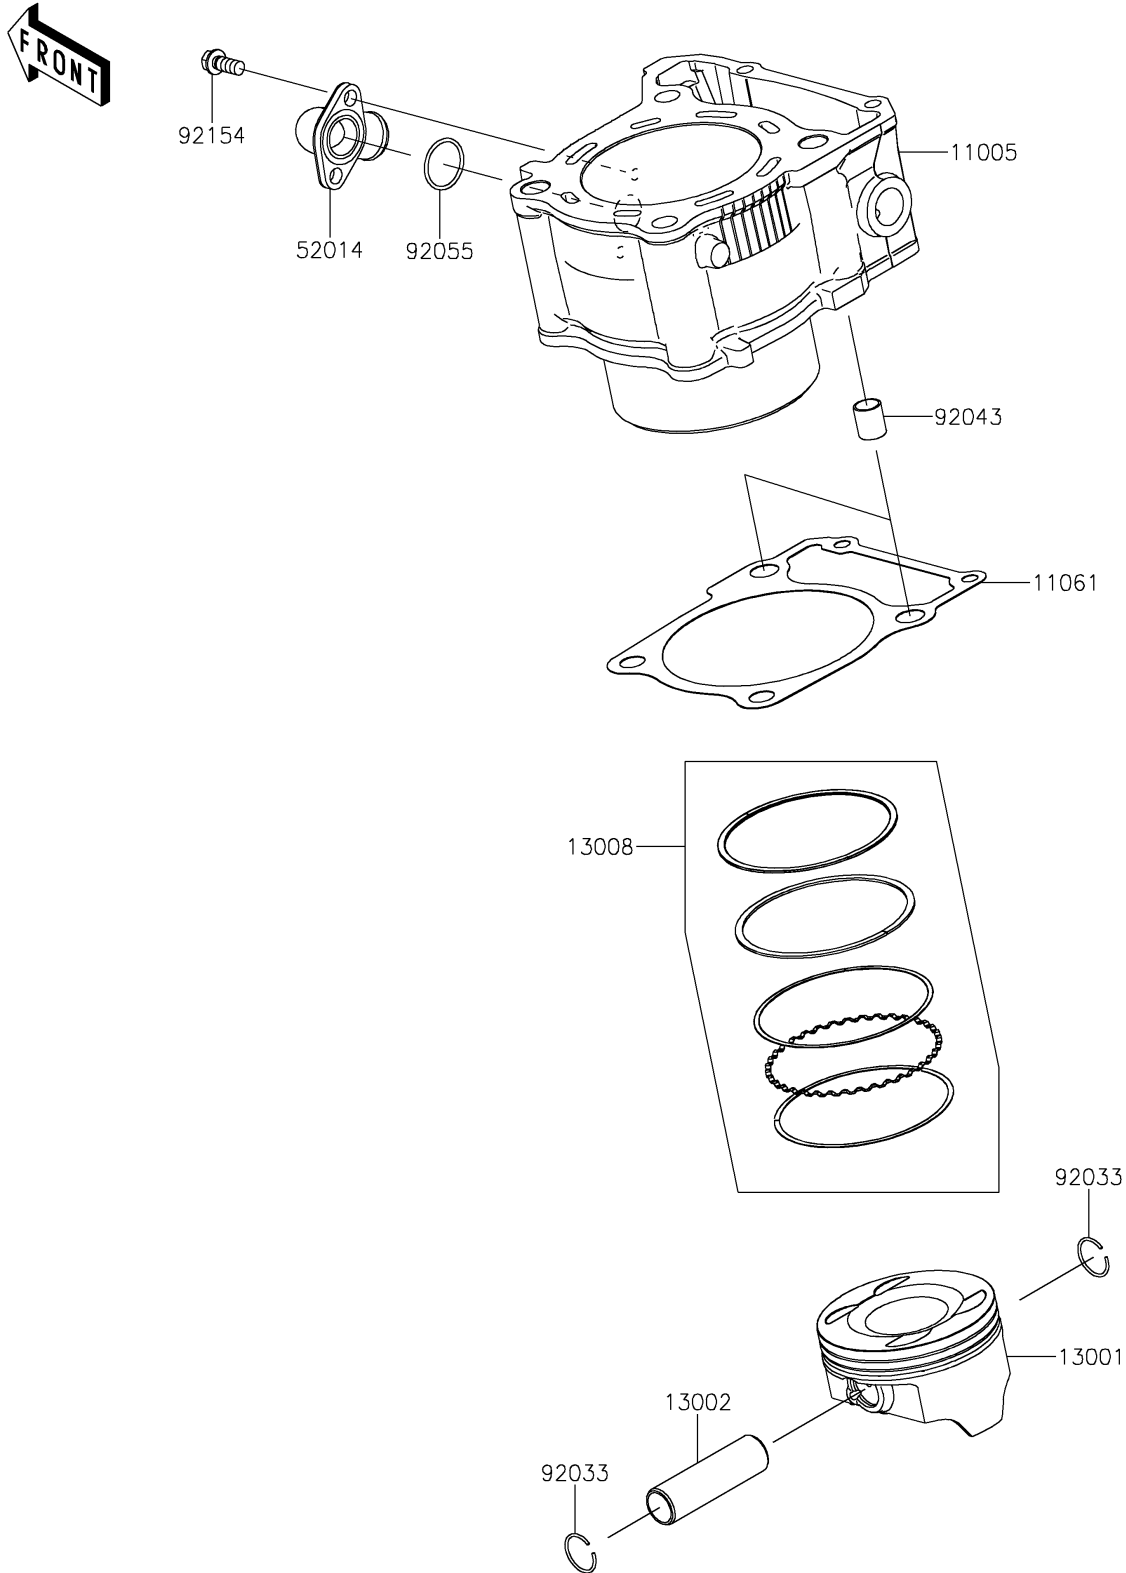

2021 KLX[®] 300SM

PARTS DIAGRAM

Cylinder/Piston(s)

E1120

2021 KLX[®]300SM

PARTS LIST

Cylinder/Piston(s)

ITEM NAME

PART NUMBER

QUANTITY
