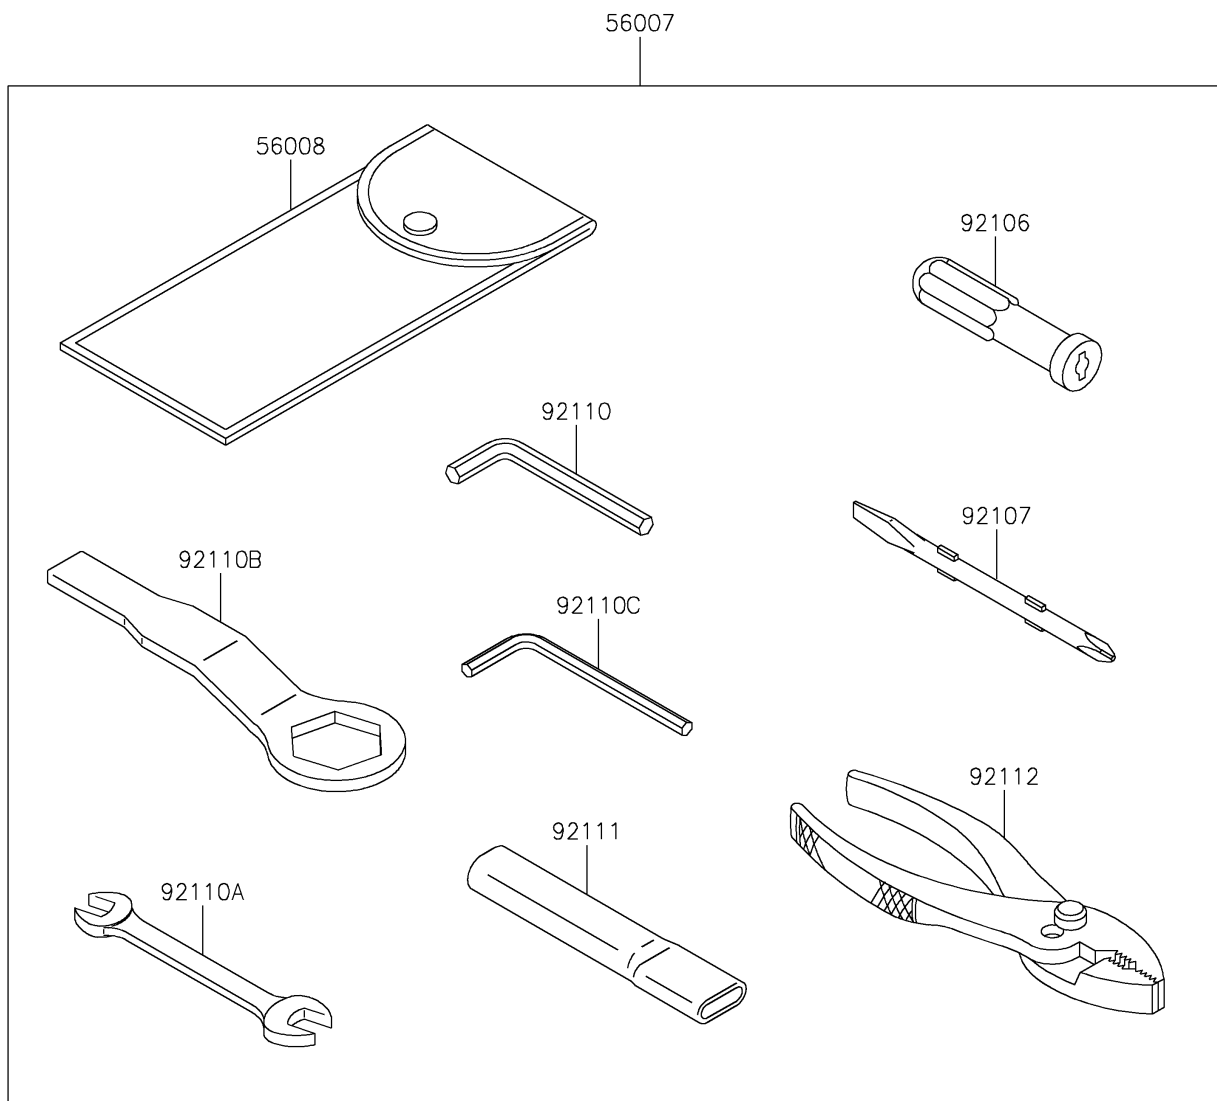

2021 Ninja[®] ZX[™]-6R

PARTS DIAGRAM

Owner's Tools

F2810

2021 Ninja[®] ZX[™]-6R

PARTS LIST

Owner's Tools

ITEM NAME

PART NUMBER

QUANTITY
