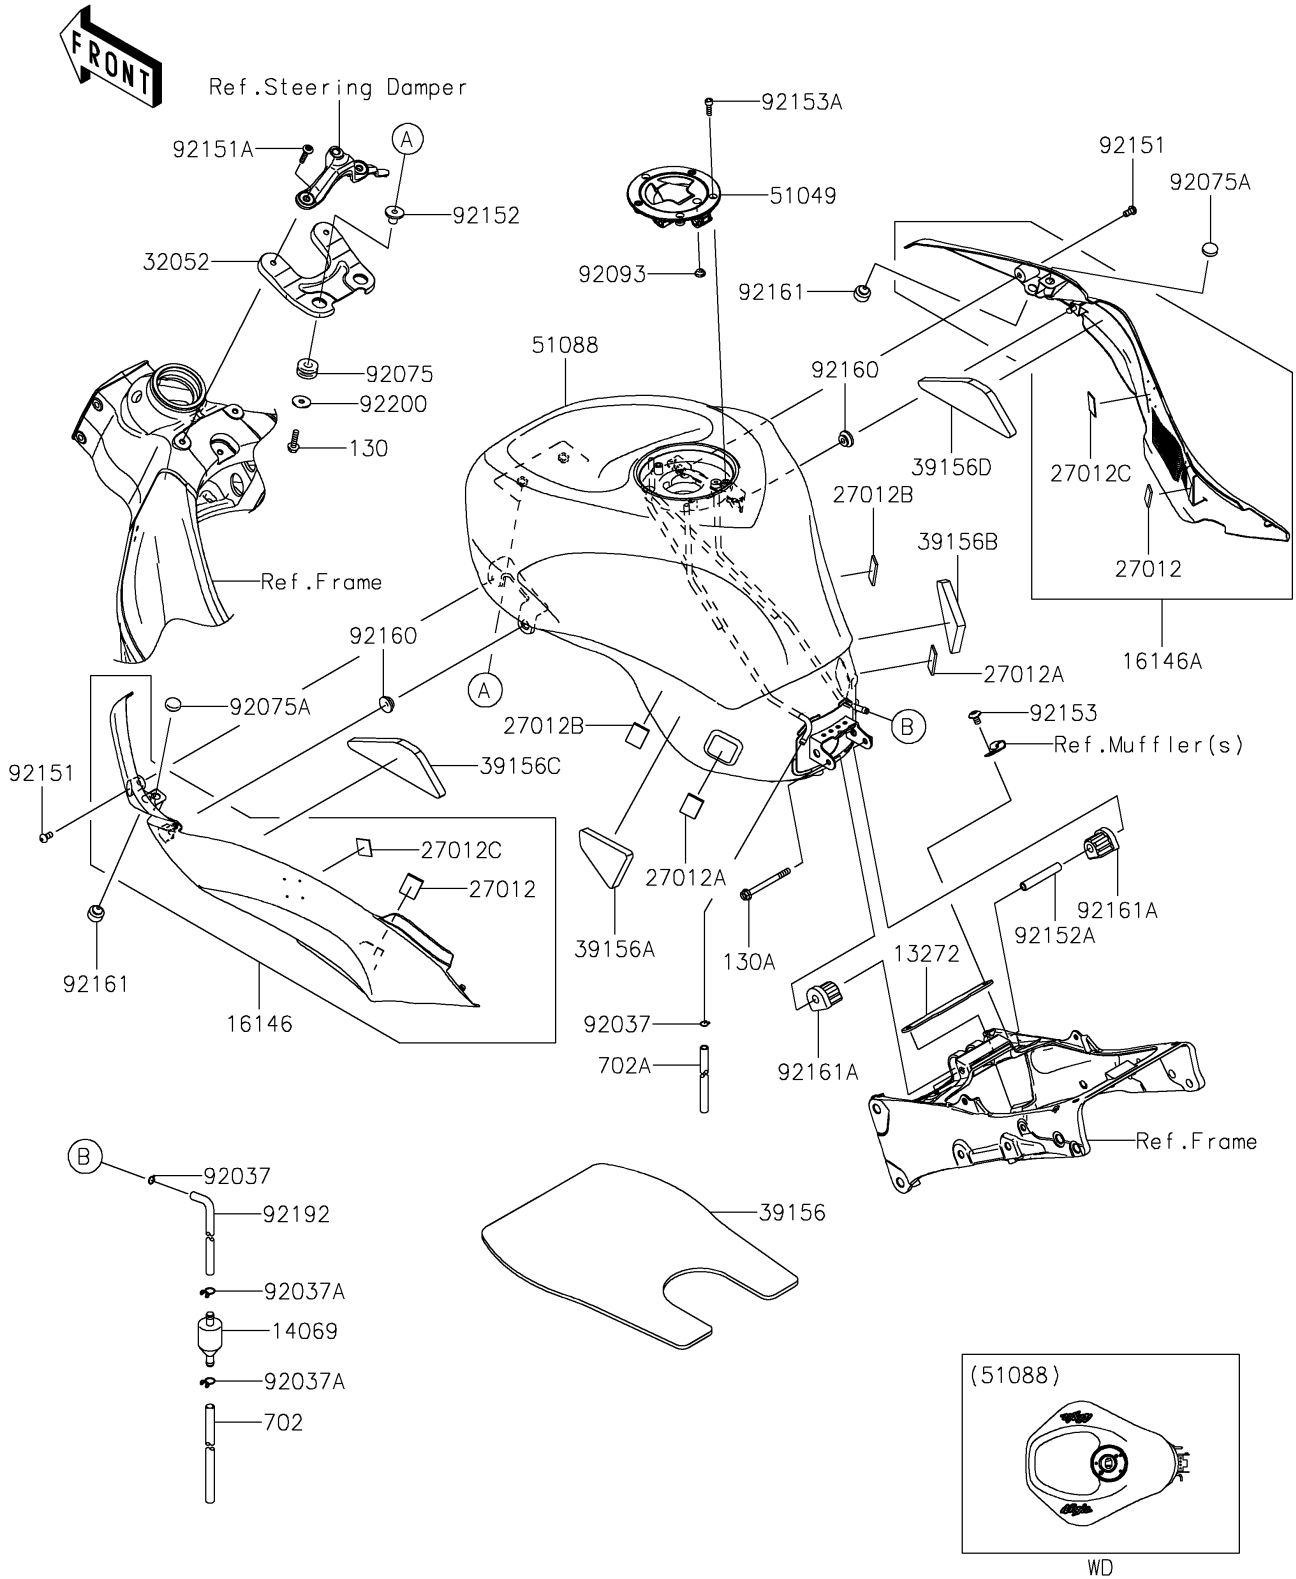

2021 Ninja[®] ZX[™]-6R

PARTS DIAGRAM

Fuel Tank

F2410

2021 Ninja® ZX™-6R

PARTS LIST

Fuel Tank

ITEM NAME

PART NUMBER

QUANTITY
