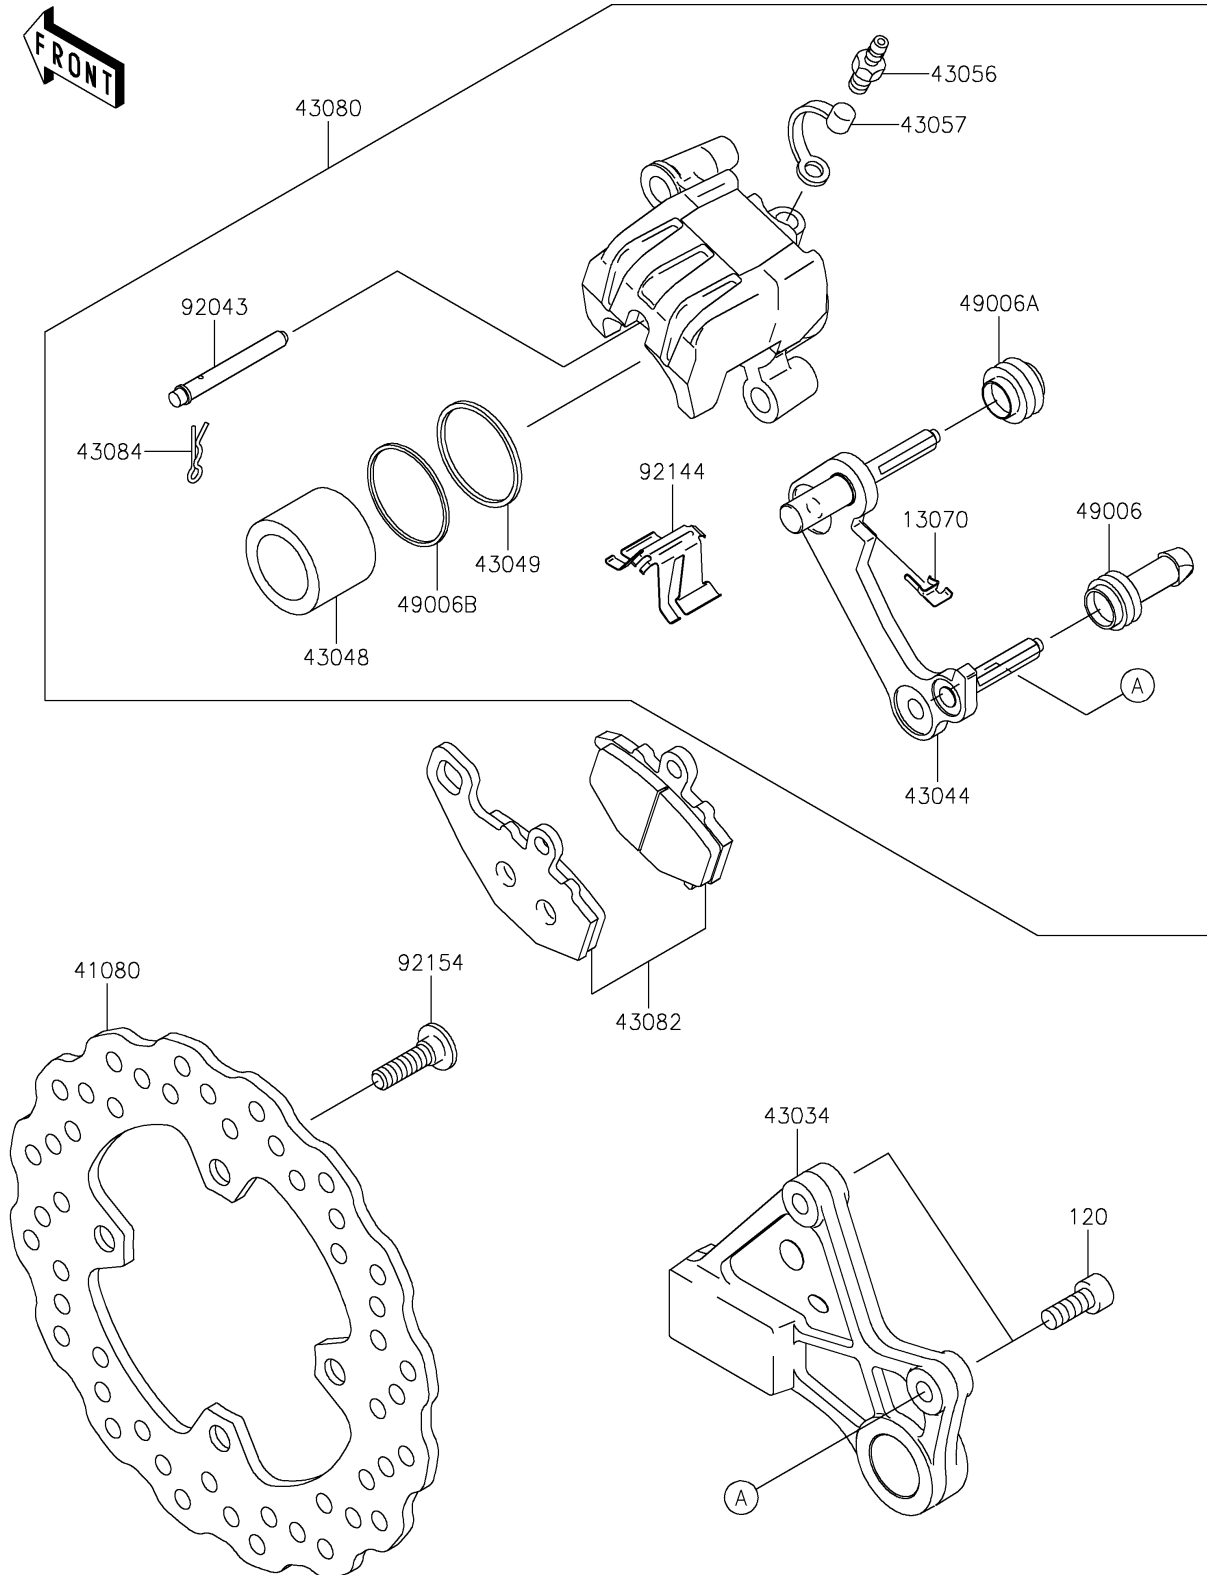

2021 Ninja[®] ZX[™]-6R

PARTS DIAGRAM

Rear Brake

F2294

2021 Ninja® ZX™-6R

PARTS LIST

Rear Brake

ITEM NAME

PART NUMBER

QUANTITY
