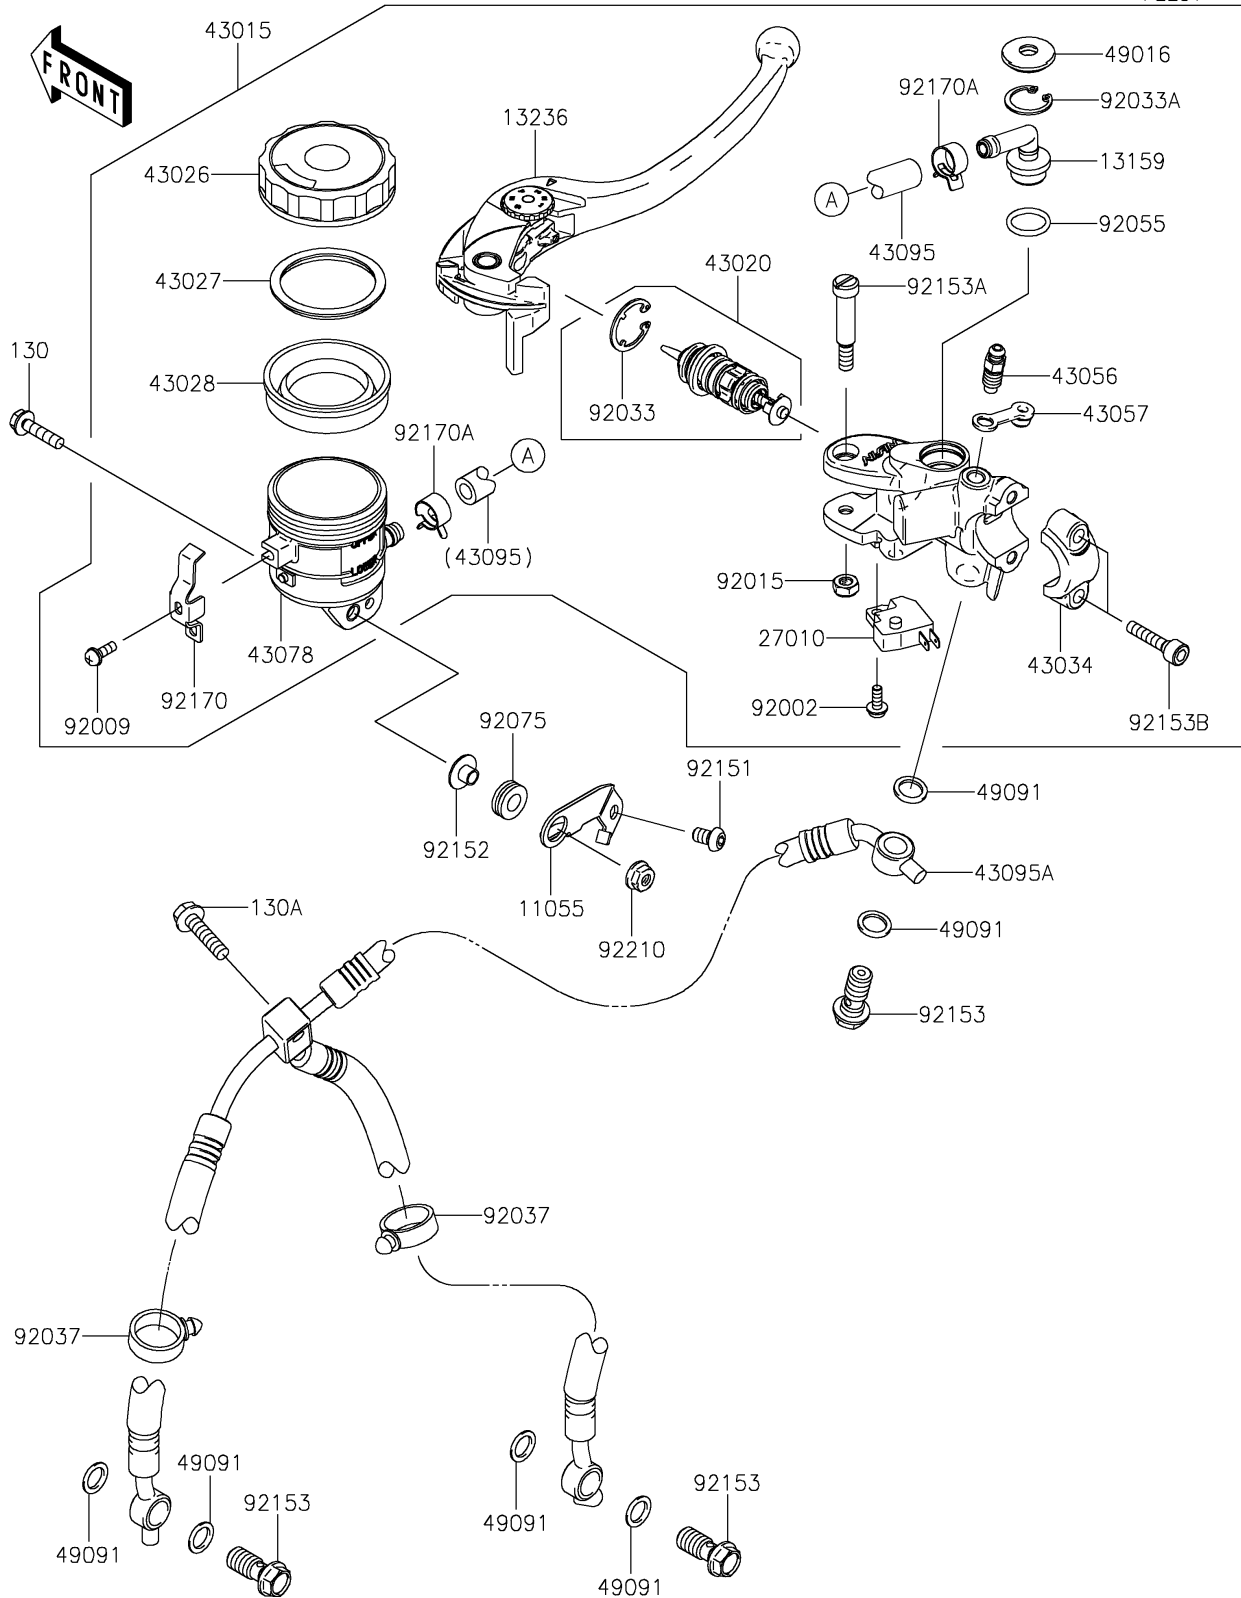

2021 Ninja® ZX™-6R

PARTS DIAGRAM

Front Master Cylinder

F2291

2021 Ninja® ZX™-6R

PARTS LIST

Front Master Cylinder

ITEM NAME

PART NUMBER

QUANTITY
