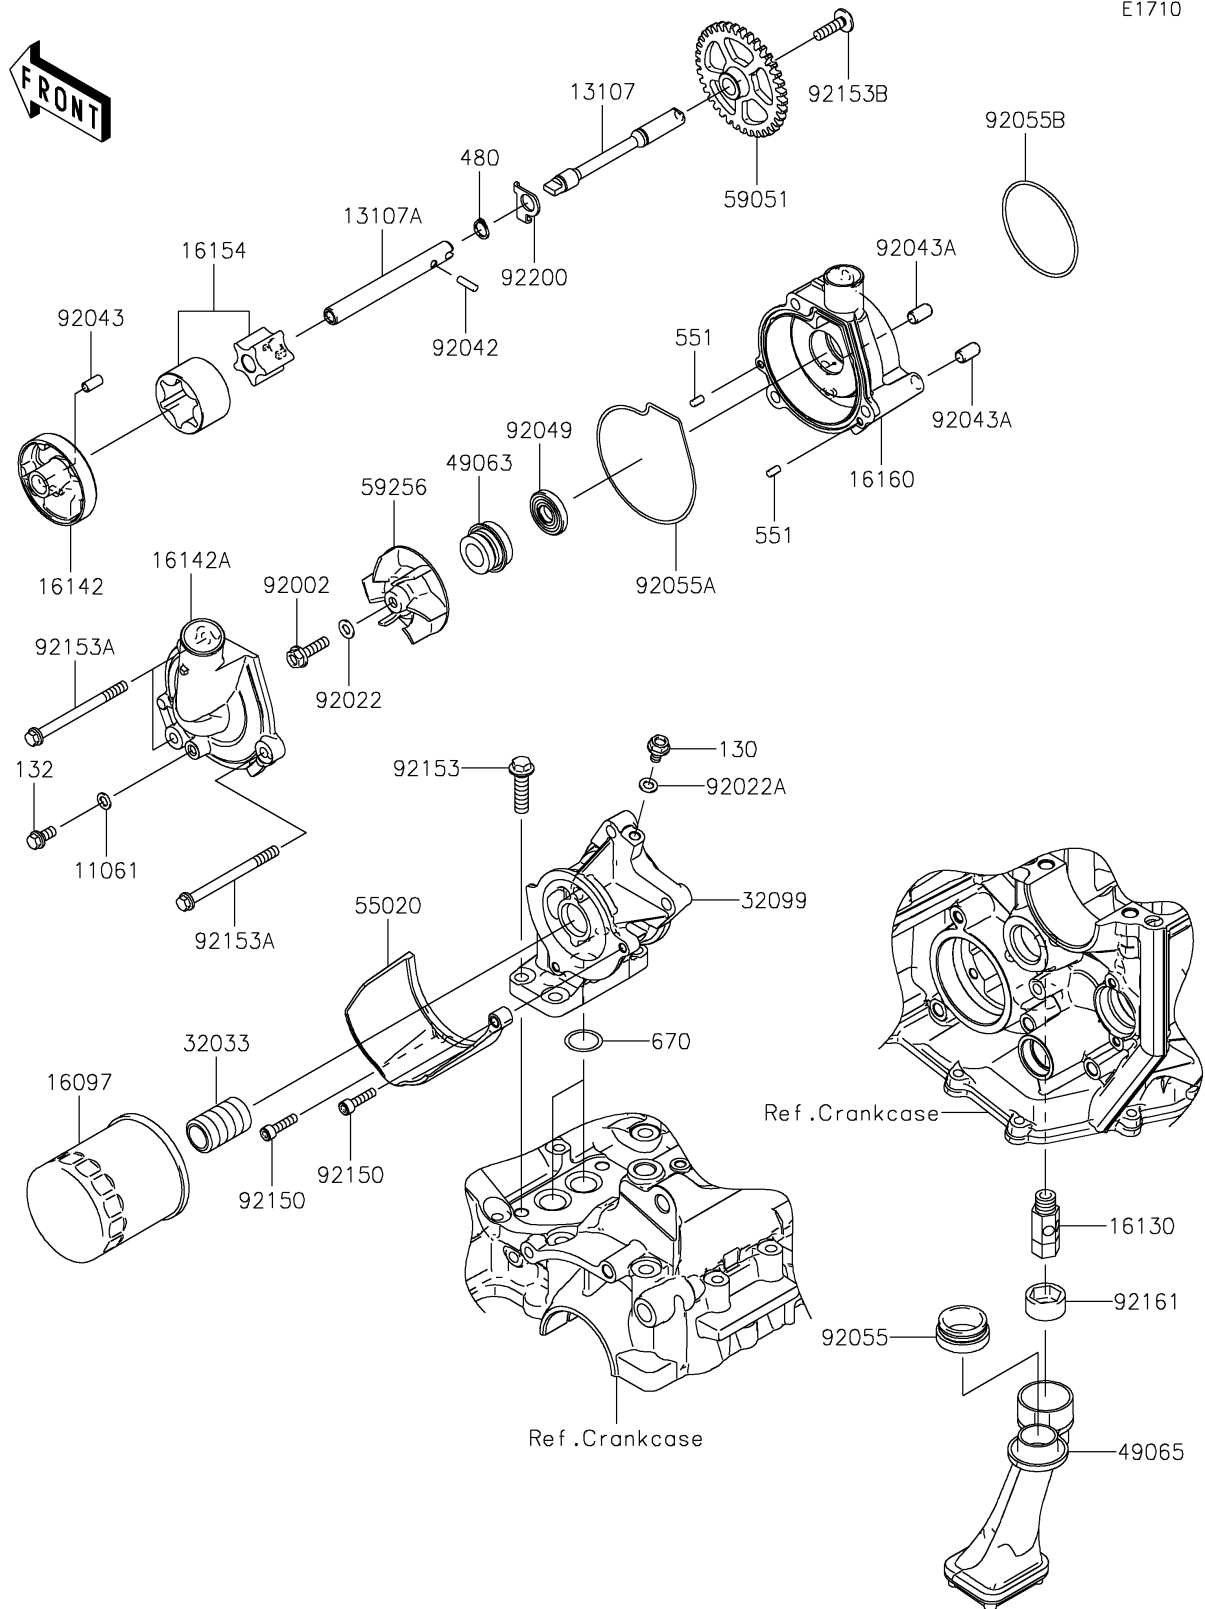

2021 Ninja® ZX™-6R

PARTS DIAGRAM

Oil Pump/Oil Filter

E1710

2021 Ninja[®] ZX[™]-6R

PARTS LIST

Oil Pump/Oil Filter

ITEM NAME

PART NUMBER

QUANTITY
