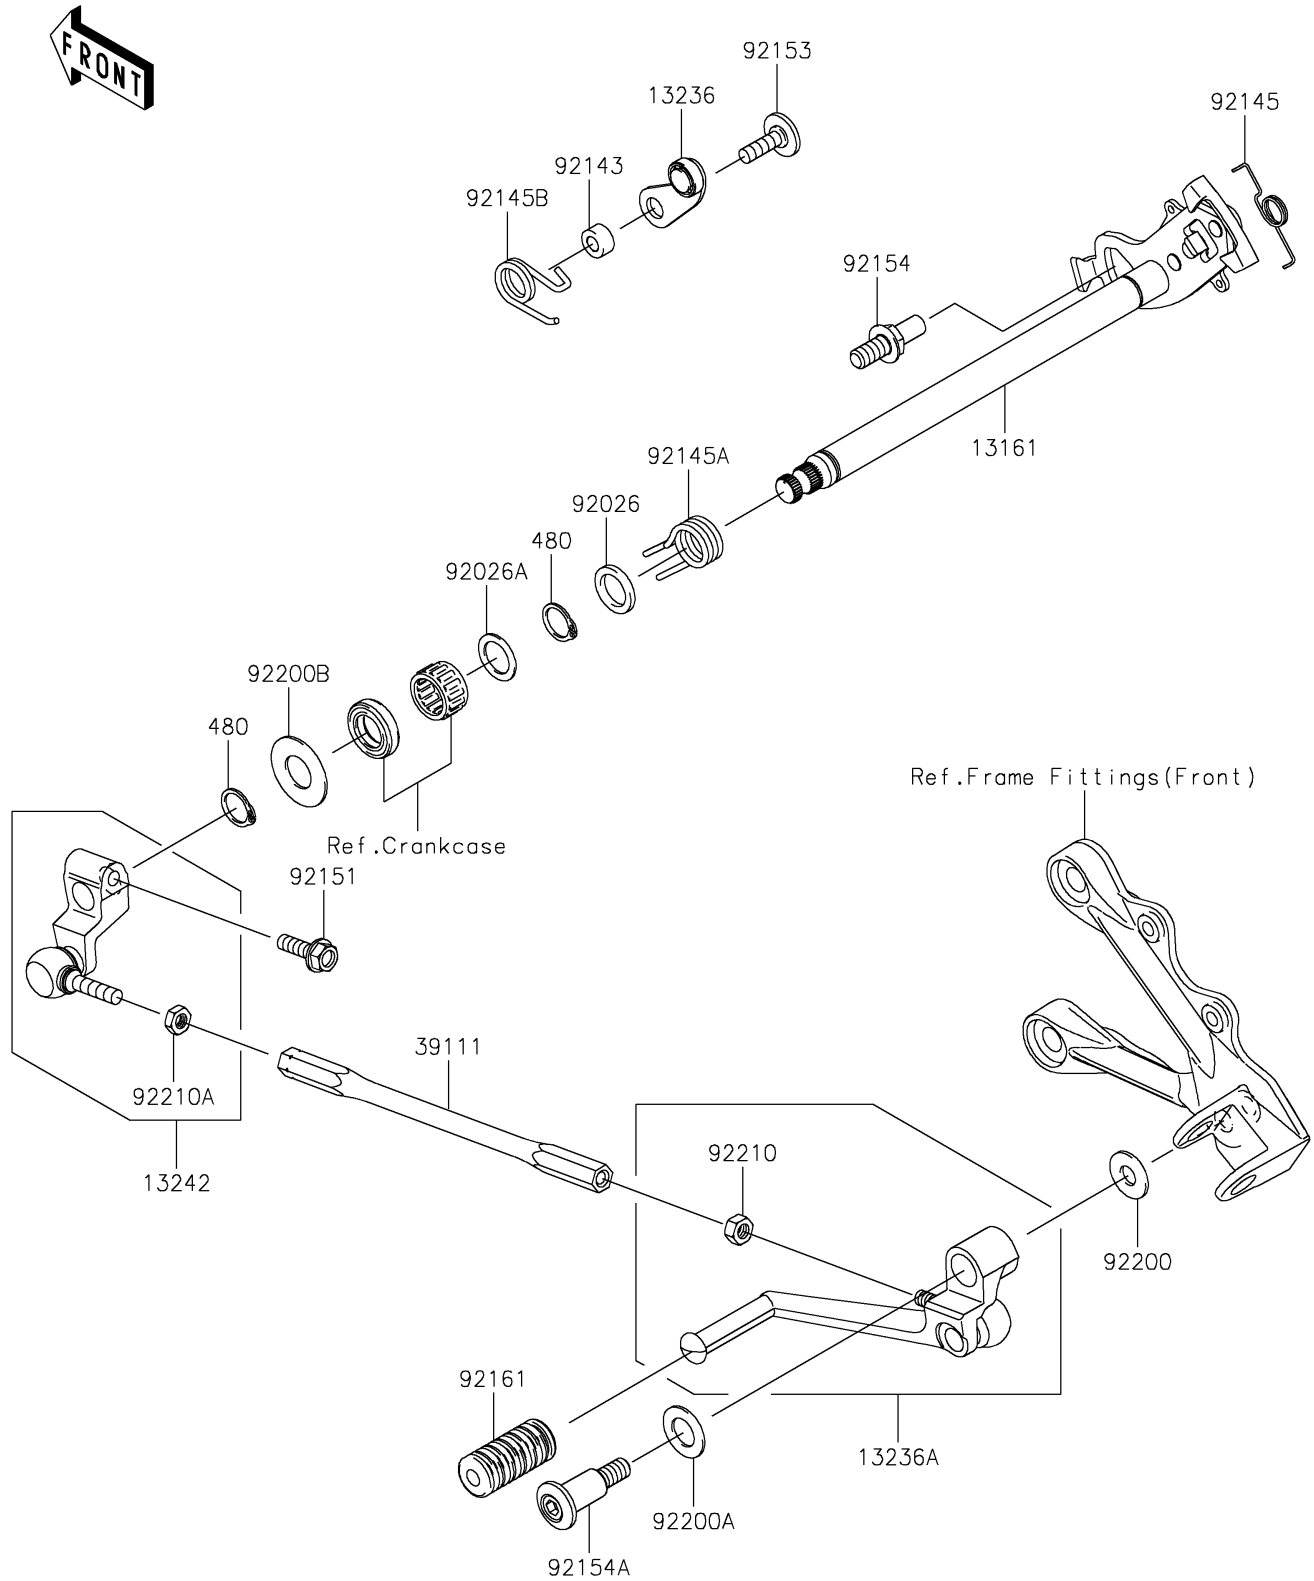

2021 Ninja® ZX™-6R

PARTS DIAGRAM

Gear Change Mechanism

E1370

2021 Ninja[®] ZX[™]-6R

PARTS LIST

Gear Change Mechanism

ITEM NAME

PART NUMBER

QUANTITY
