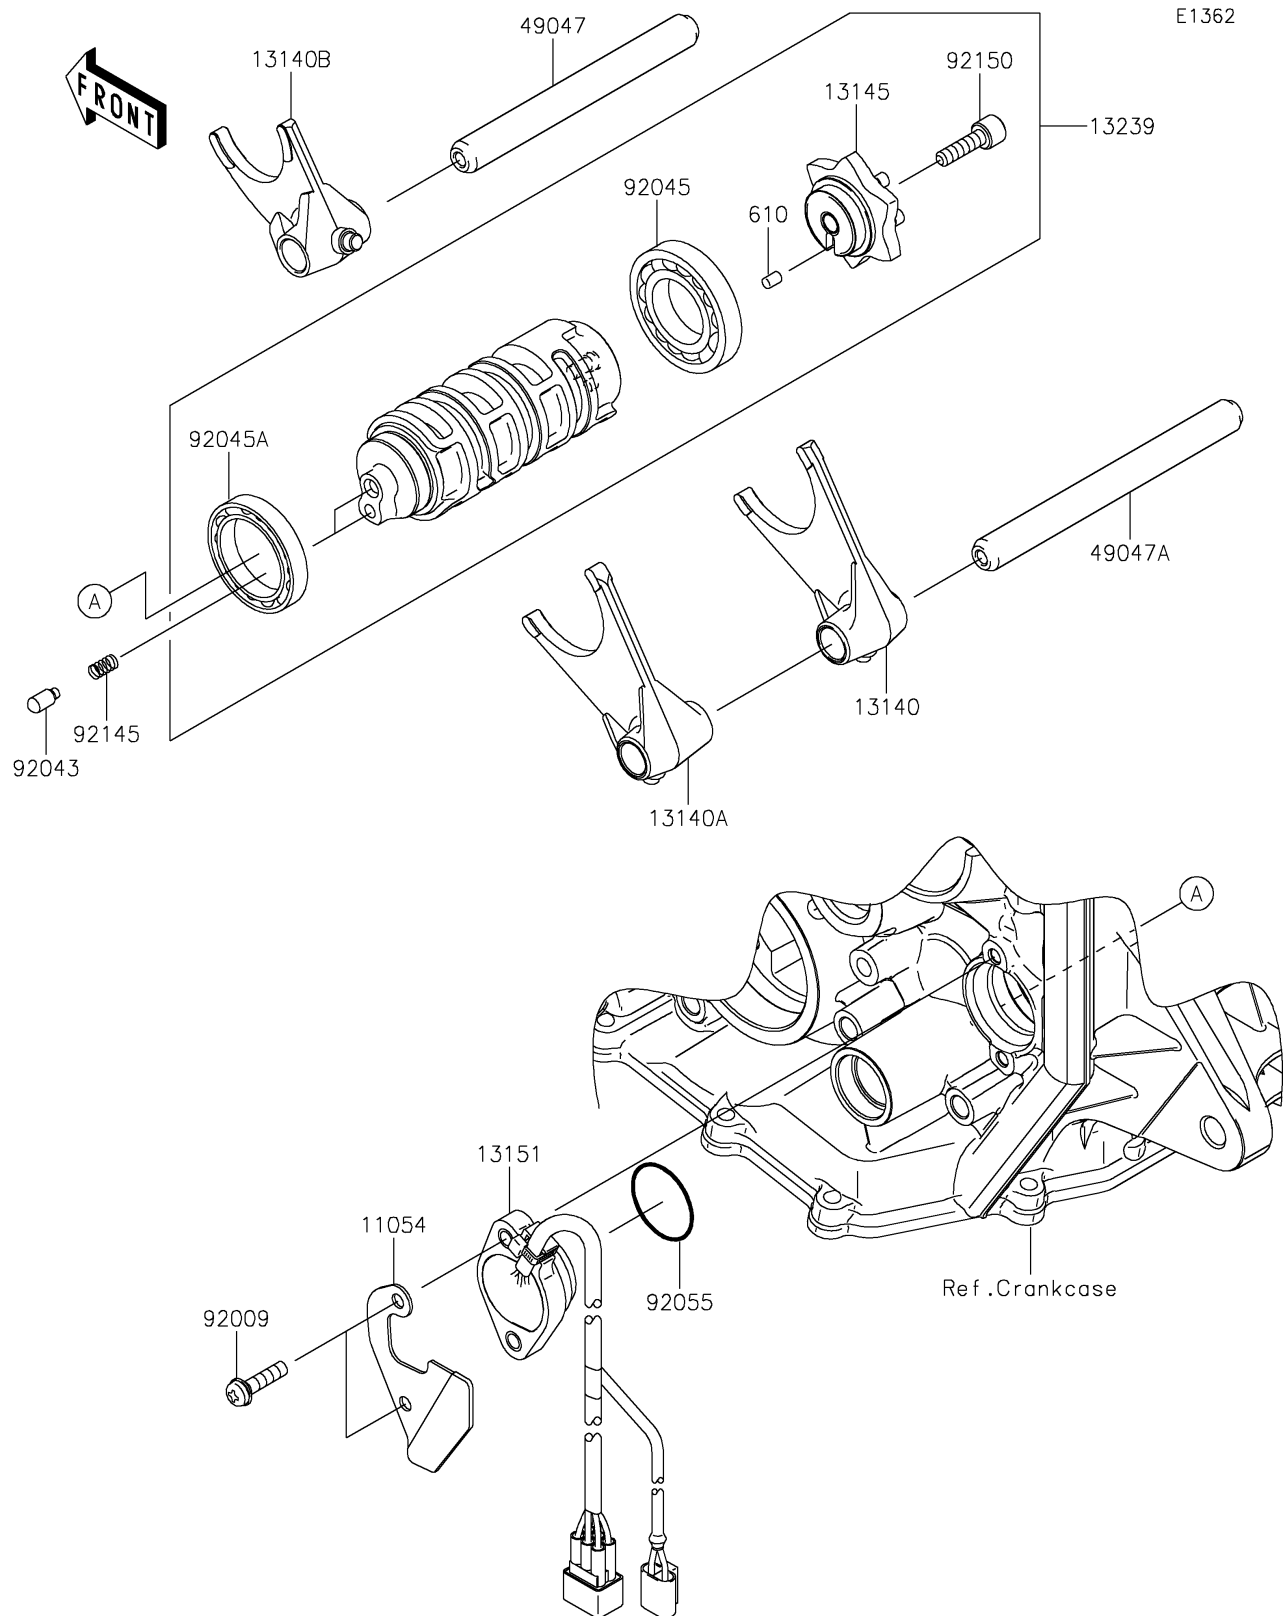

2021 Ninja[®] ZX[™]-6R

PARTS DIAGRAM

Gear Change Drum/Shift Fork(s)

2021 Ninja® ZX™ -6R

PARTS LIST

Gear Change Drum/Shift Fork(s)

ITEM NAME

PART NUMBER

QUANTITY
