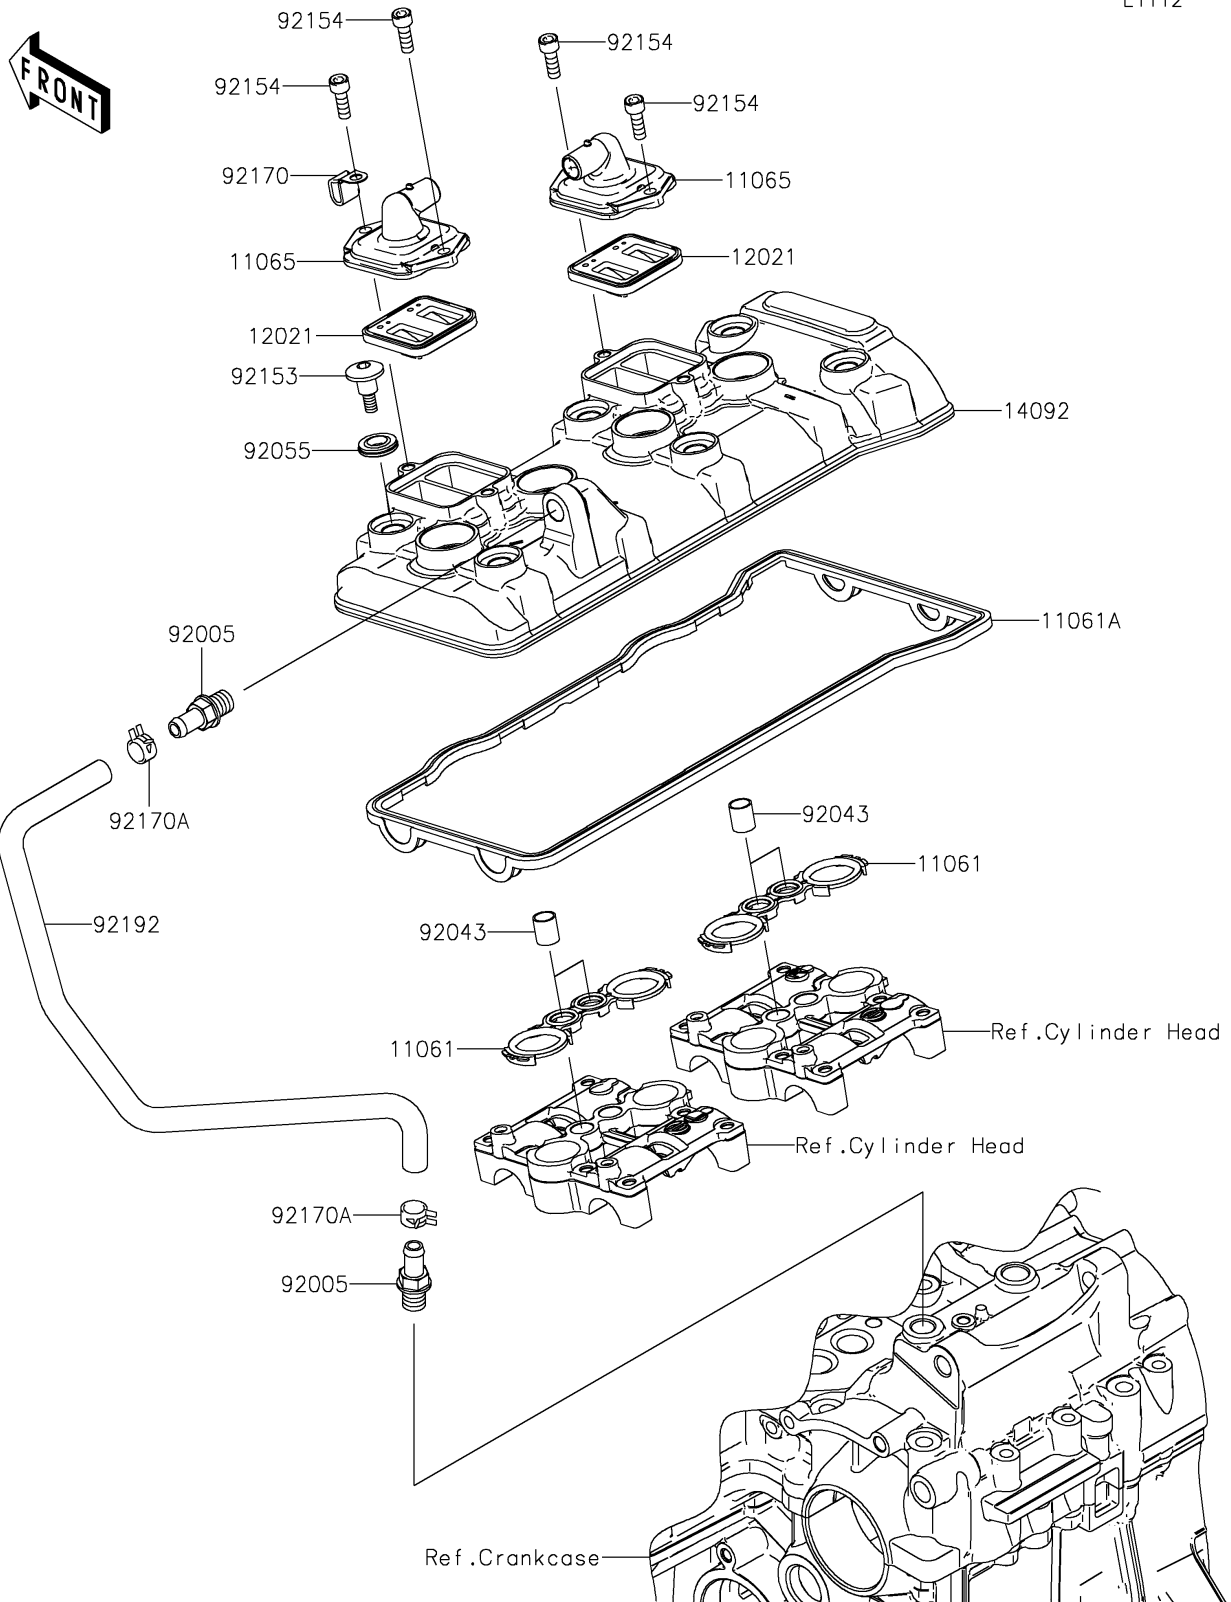

2021 Ninja® ZX™-6R

PARTS DIAGRAM

Cylinder Head Cover

E1112

2021 Ninja® ZX™-6R

PARTS LIST

Cylinder Head Cover

ITEM NAME

PART NUMBER

QUANTITY
