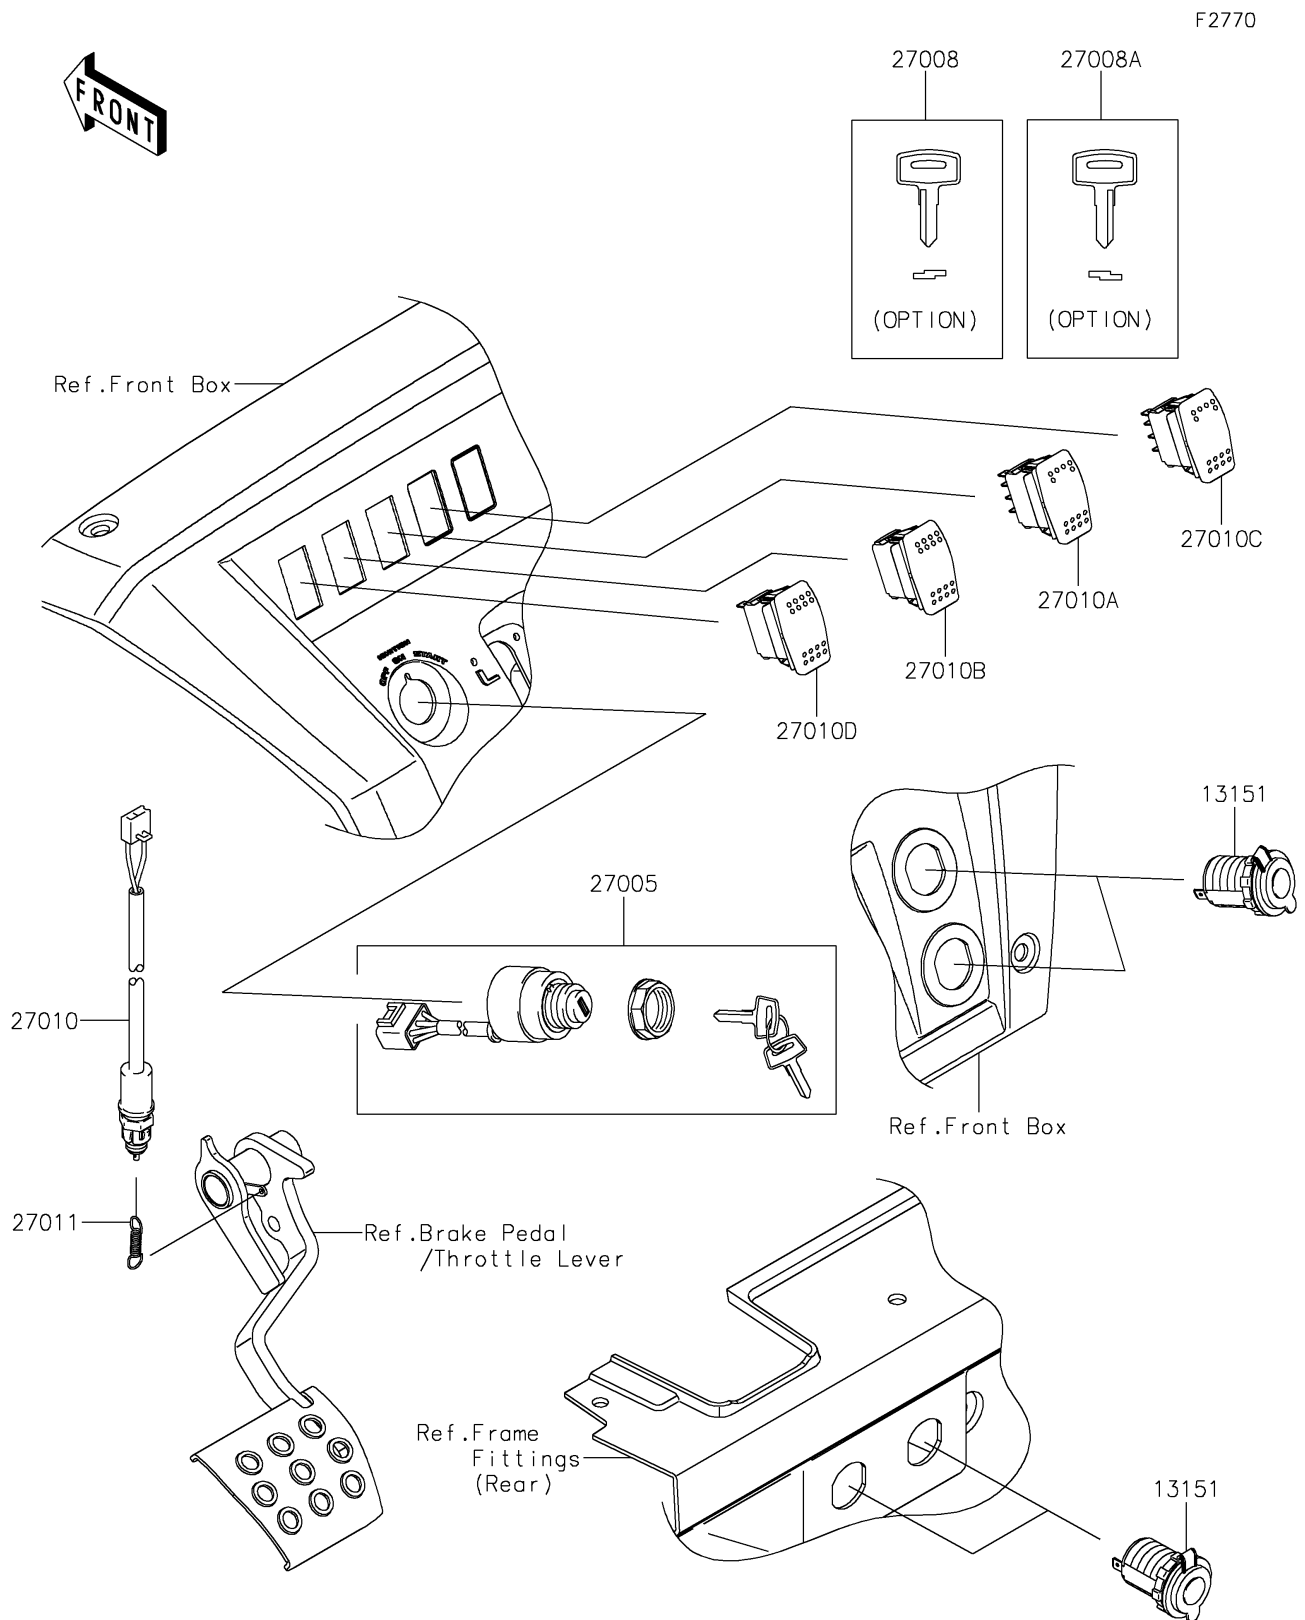

2021 MULE PRO-FXT™ EPS CAMO

PARTS DIAGRAM

Ignition Switch

2021 MULE PRO-FXT™ EPS CAMO

PARTS LIST

Ignition Switch

ITEM NAME	PART NUMBER	QUANTITY
-----------	-------------	----------
