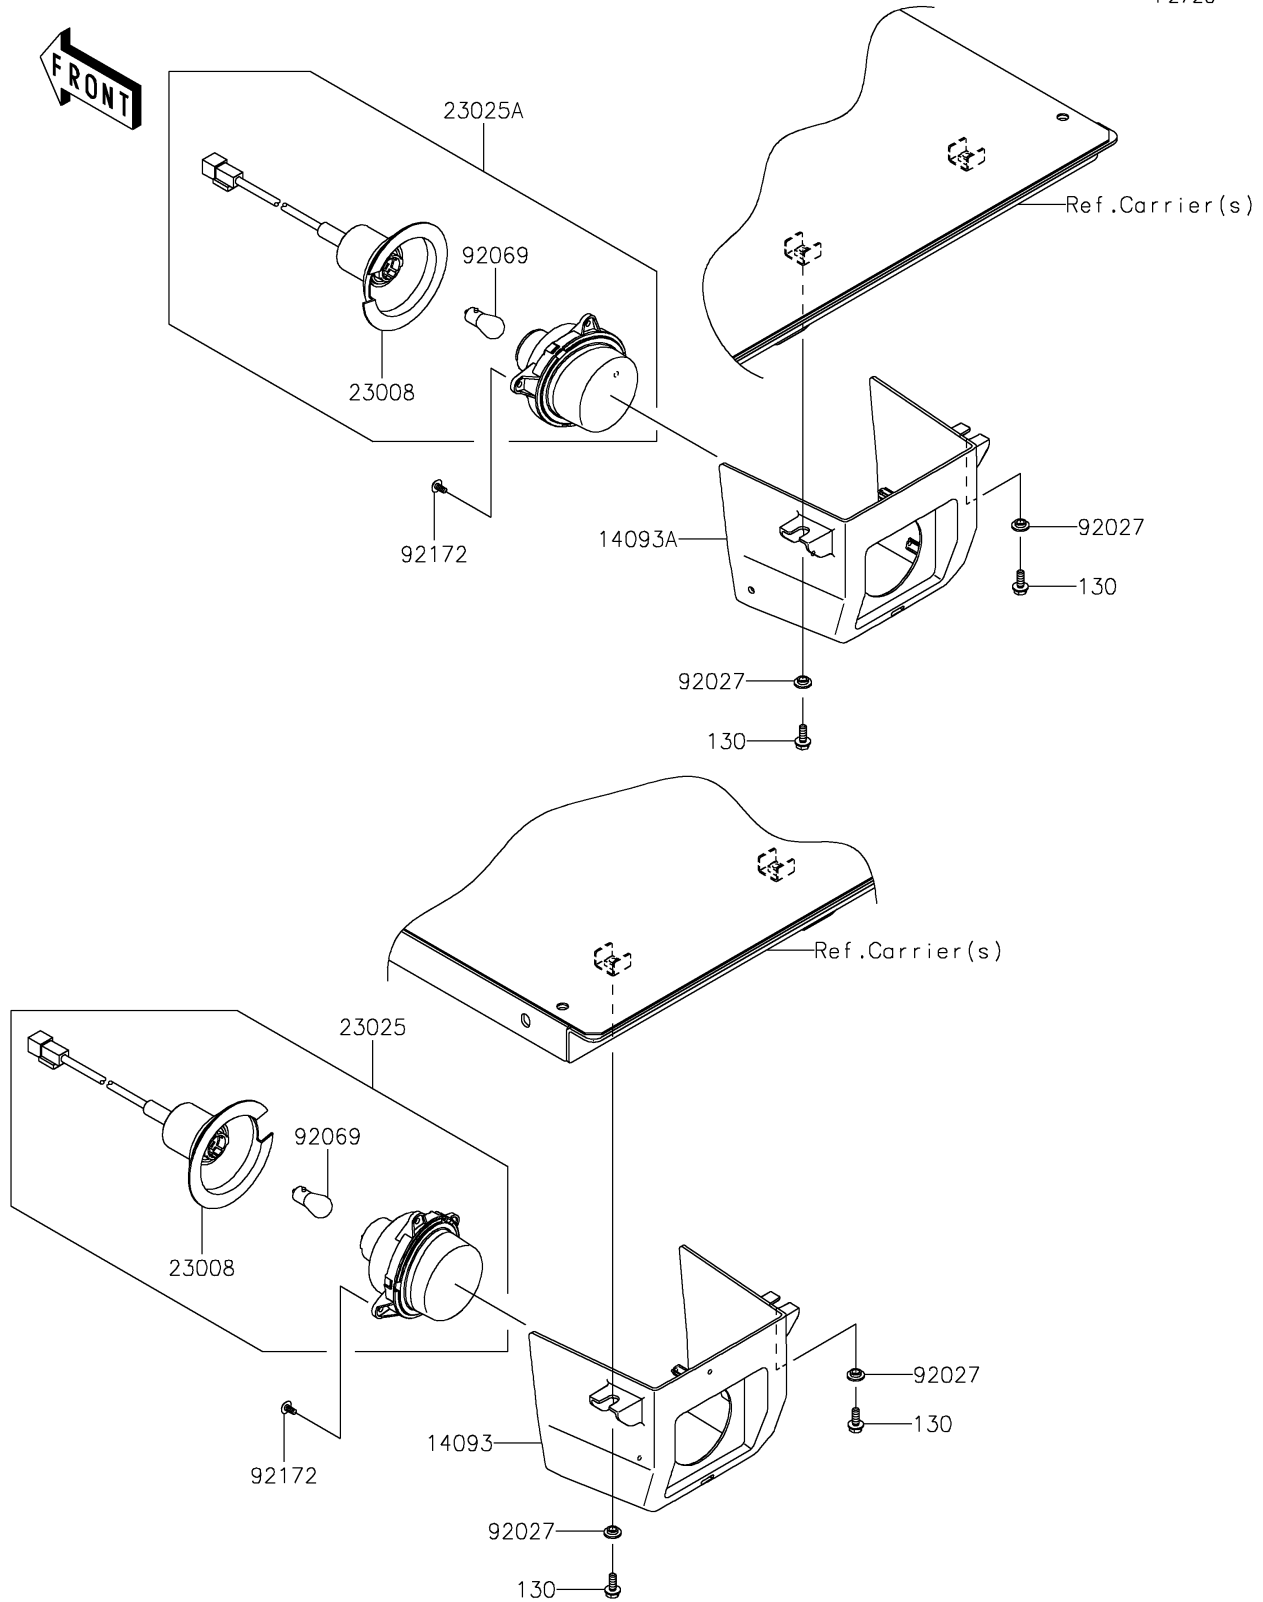

2021 MULE PRO-FXT™ EPS CAMO

PARTS DIAGRAM

Taillight(s)

F2720

2021 MULE PRO-FXT™ EPS CAMO

PARTS LIST

Taillight(s)

ITEM NAME

PART NUMBER

QUANTITY
