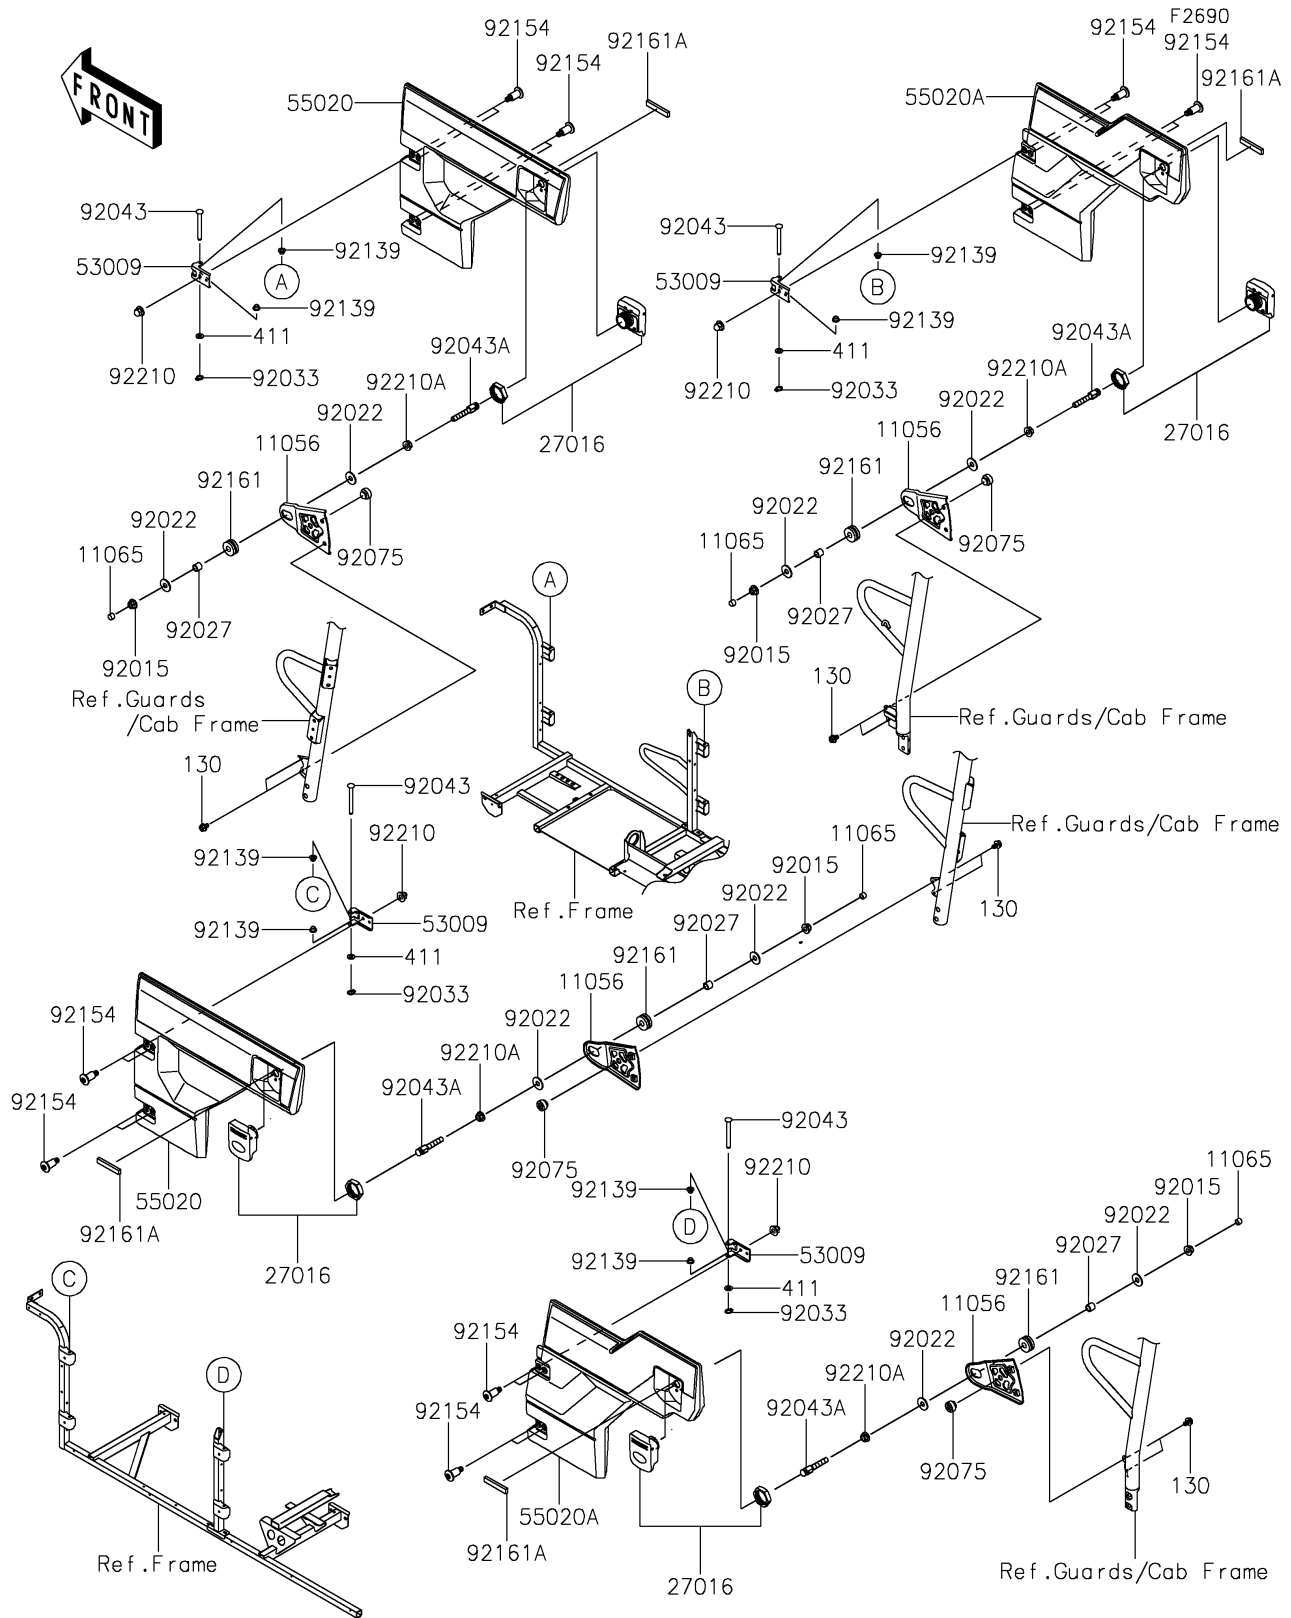

2021 MULE PRO-FXT™ EPS CAMO

PARTS DIAGRAM

Door

2021 MULE PRO-FXT™ EPS CAMO

PARTS LIST

Door

ITEM NAME	PART NUMBER	QUANTITY
-----------	-------------	----------
