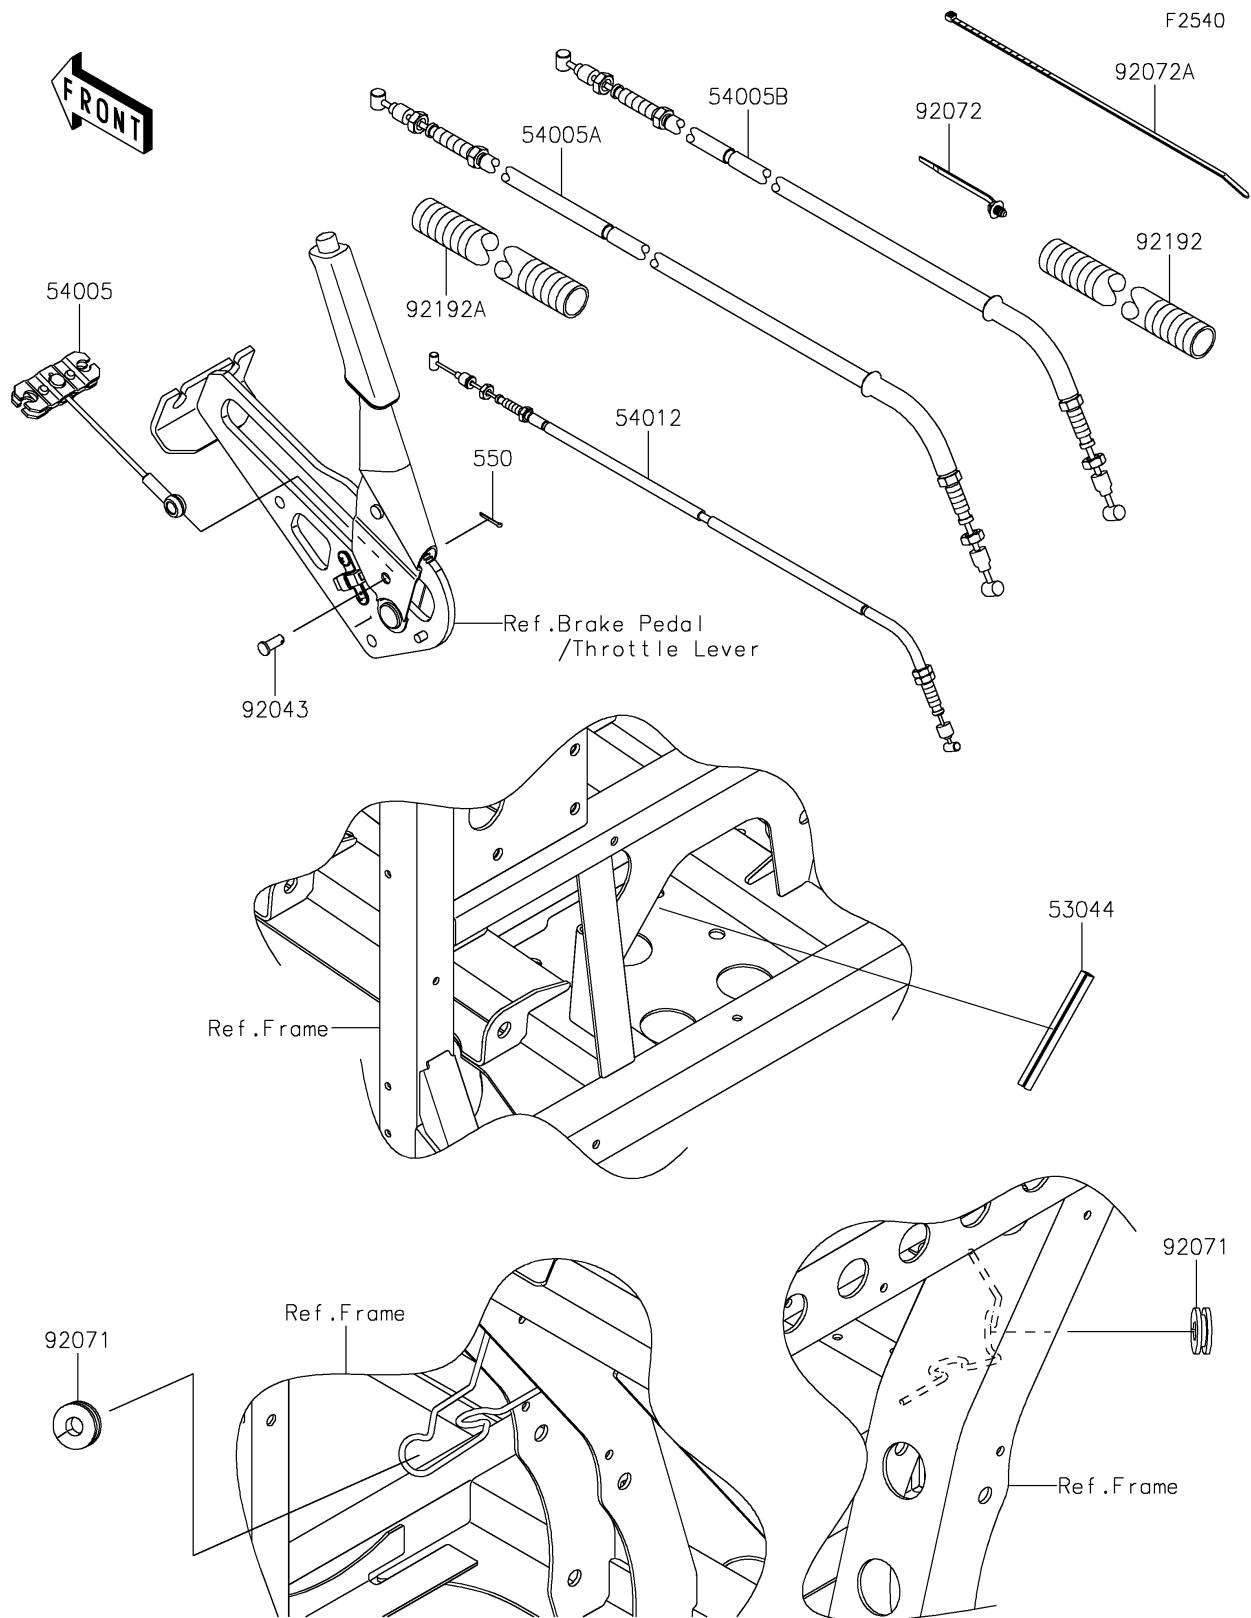

2021 MULE PRO-FXT™ EPS CAMO

PARTS DIAGRAM

Cables

2021 MULE PRO-FXT™ EPS CAMO

PARTS LIST

Cables

ITEM NAME	PART NUMBER	QUANTITY
-----------	-------------	----------
