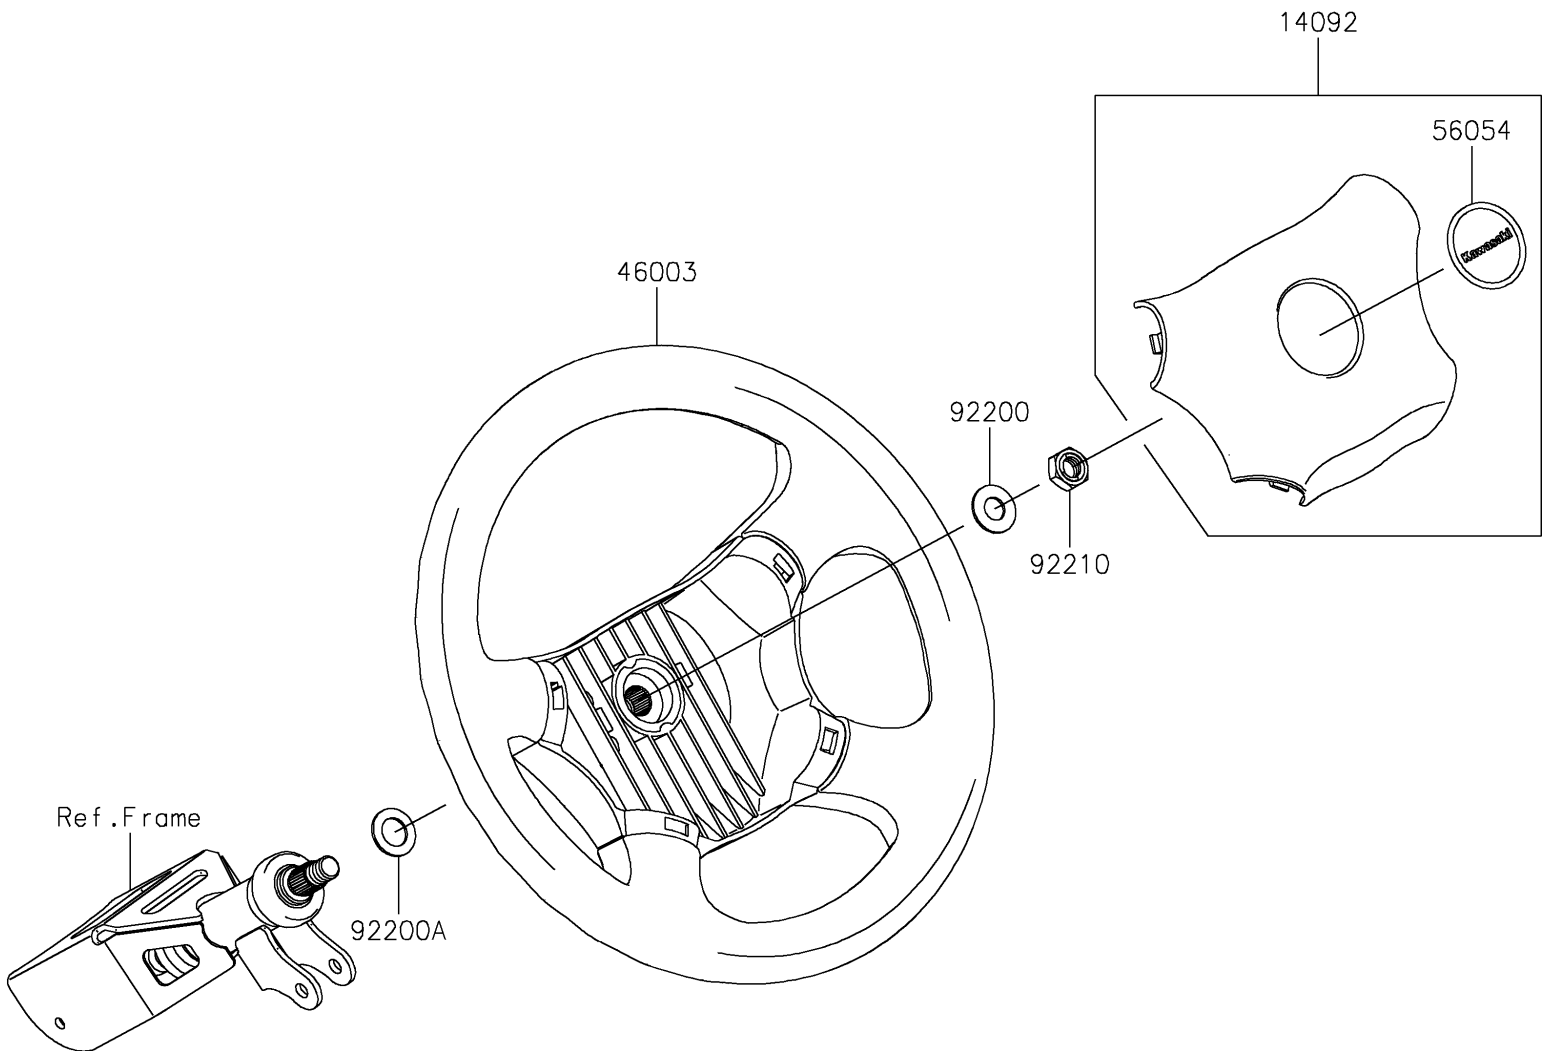

2021 MULE PRO-FXT™ EPS CAMO

PARTS DIAGRAM

Steering Wheel

F2311

2021 MULE PRO-FXT™ EPS CAMO

PARTS LIST

Steering Wheel

ITEM NAME	PART NUMBER	QUANTITY
-----------	-------------	----------
