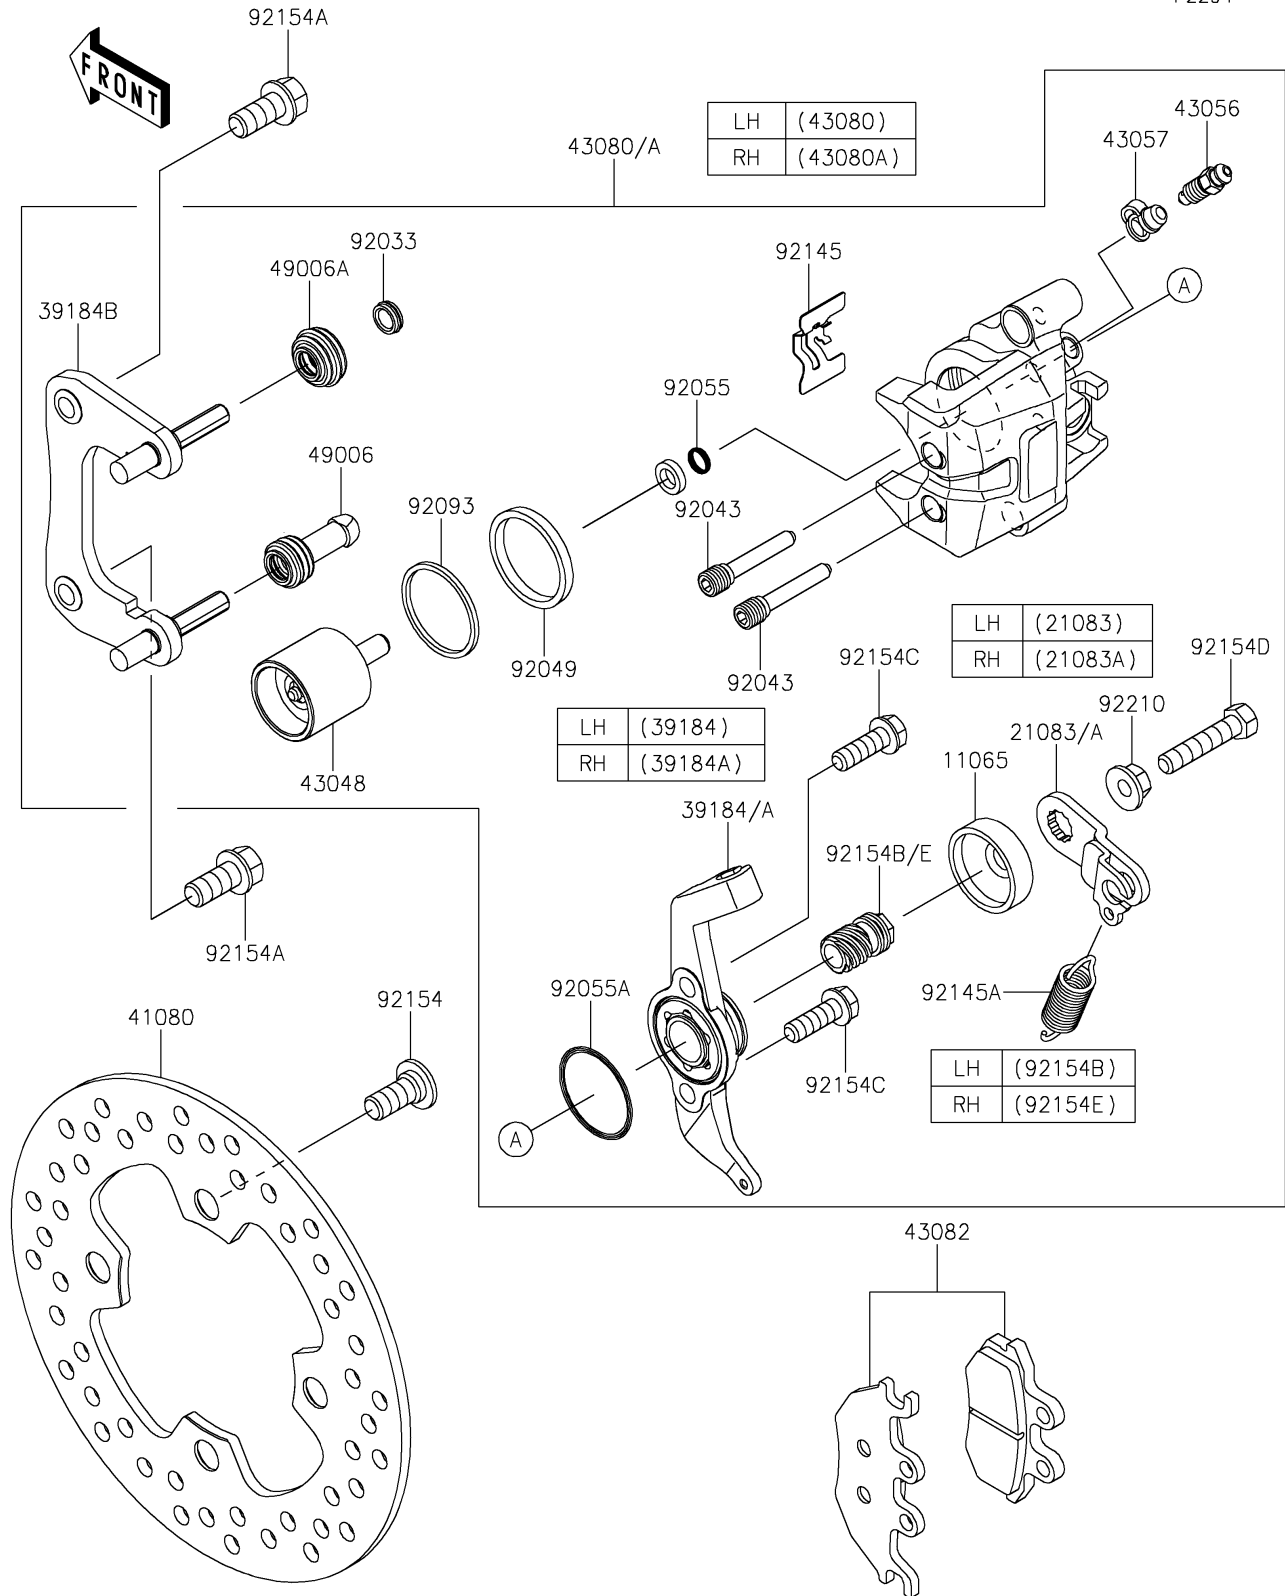

2021 MULE PRO-FXT™ EPS CAMO

PARTS DIAGRAM

Rear Brake

F2294

2021 MULE PRO-FXT™ EPS CAMO

PARTS LIST

Rear Brake

ITEM NAME	PART NUMBER	QUANTITY
-----------	-------------	----------
