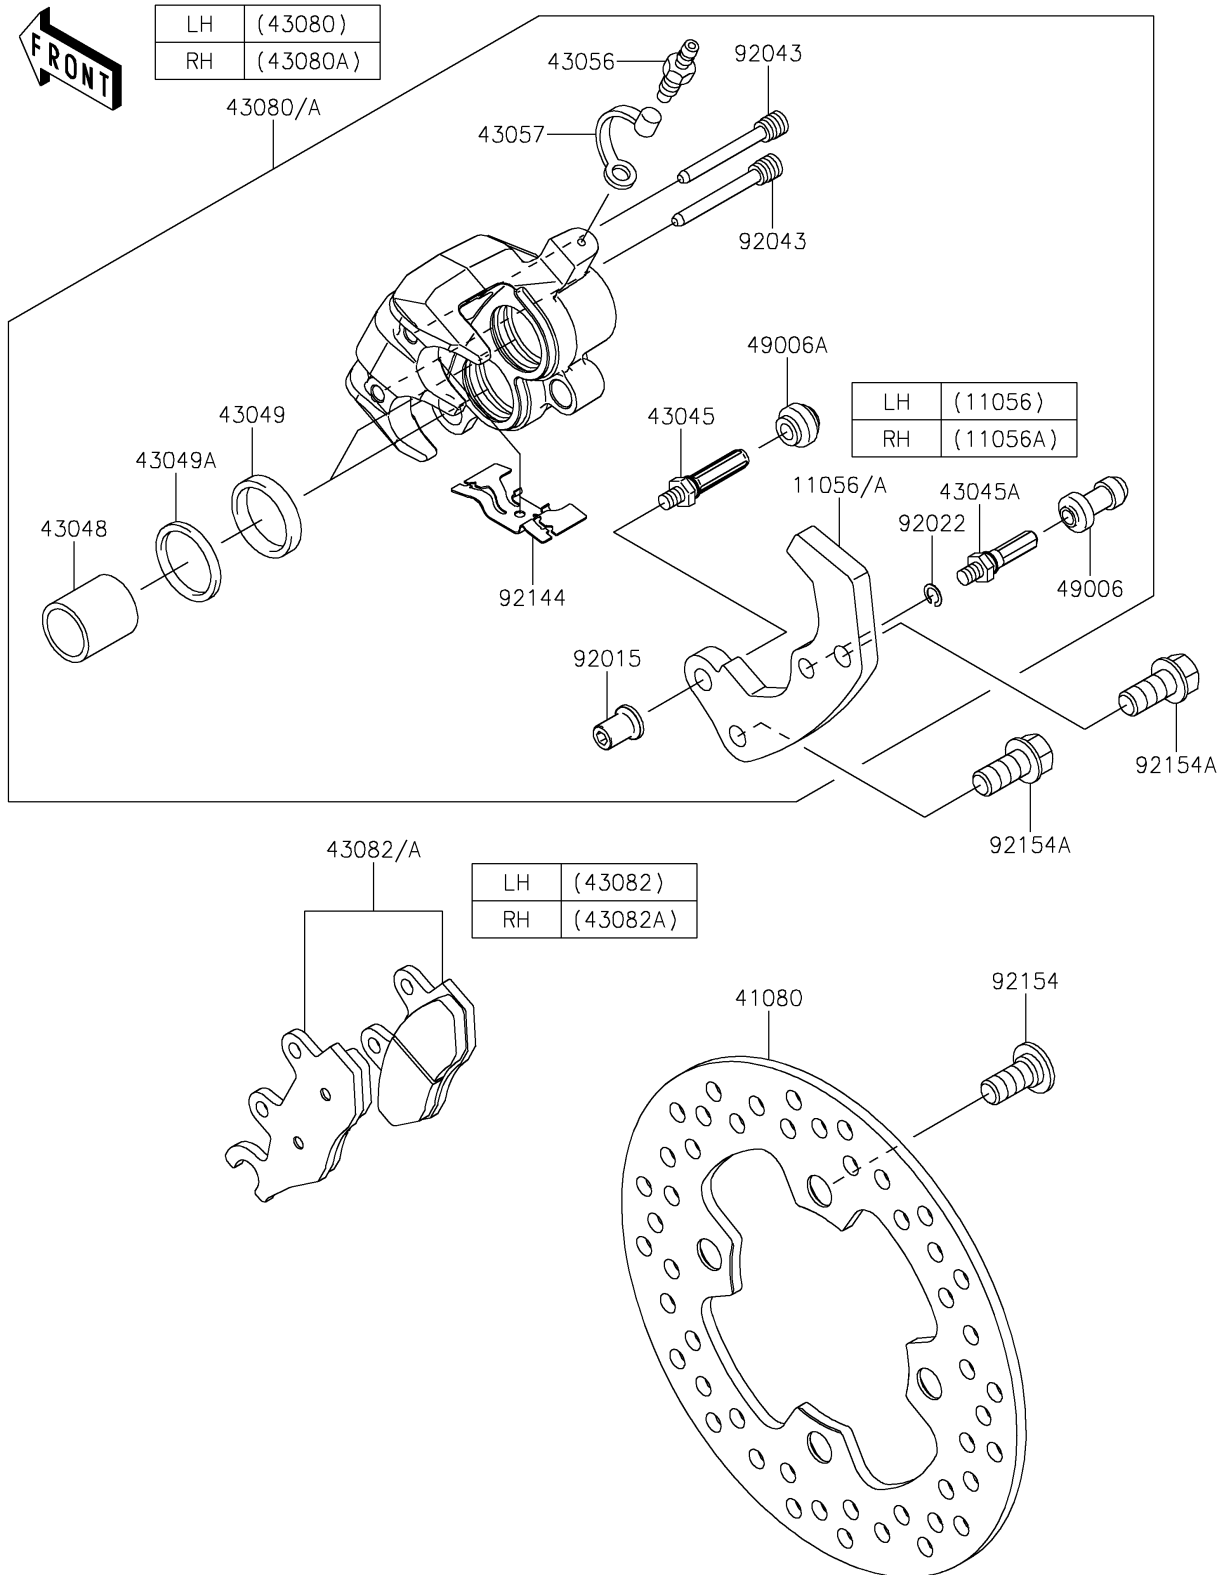

2021 MULE PRO-FXT™ EPS CAMO

PARTS DIAGRAM

Front Brake

F2292

2021 MULE PRO-FXT™ EPS CAMO

PARTS LIST

Front Brake

ITEM NAME	PART NUMBER	QUANTITY
-----------	-------------	----------
