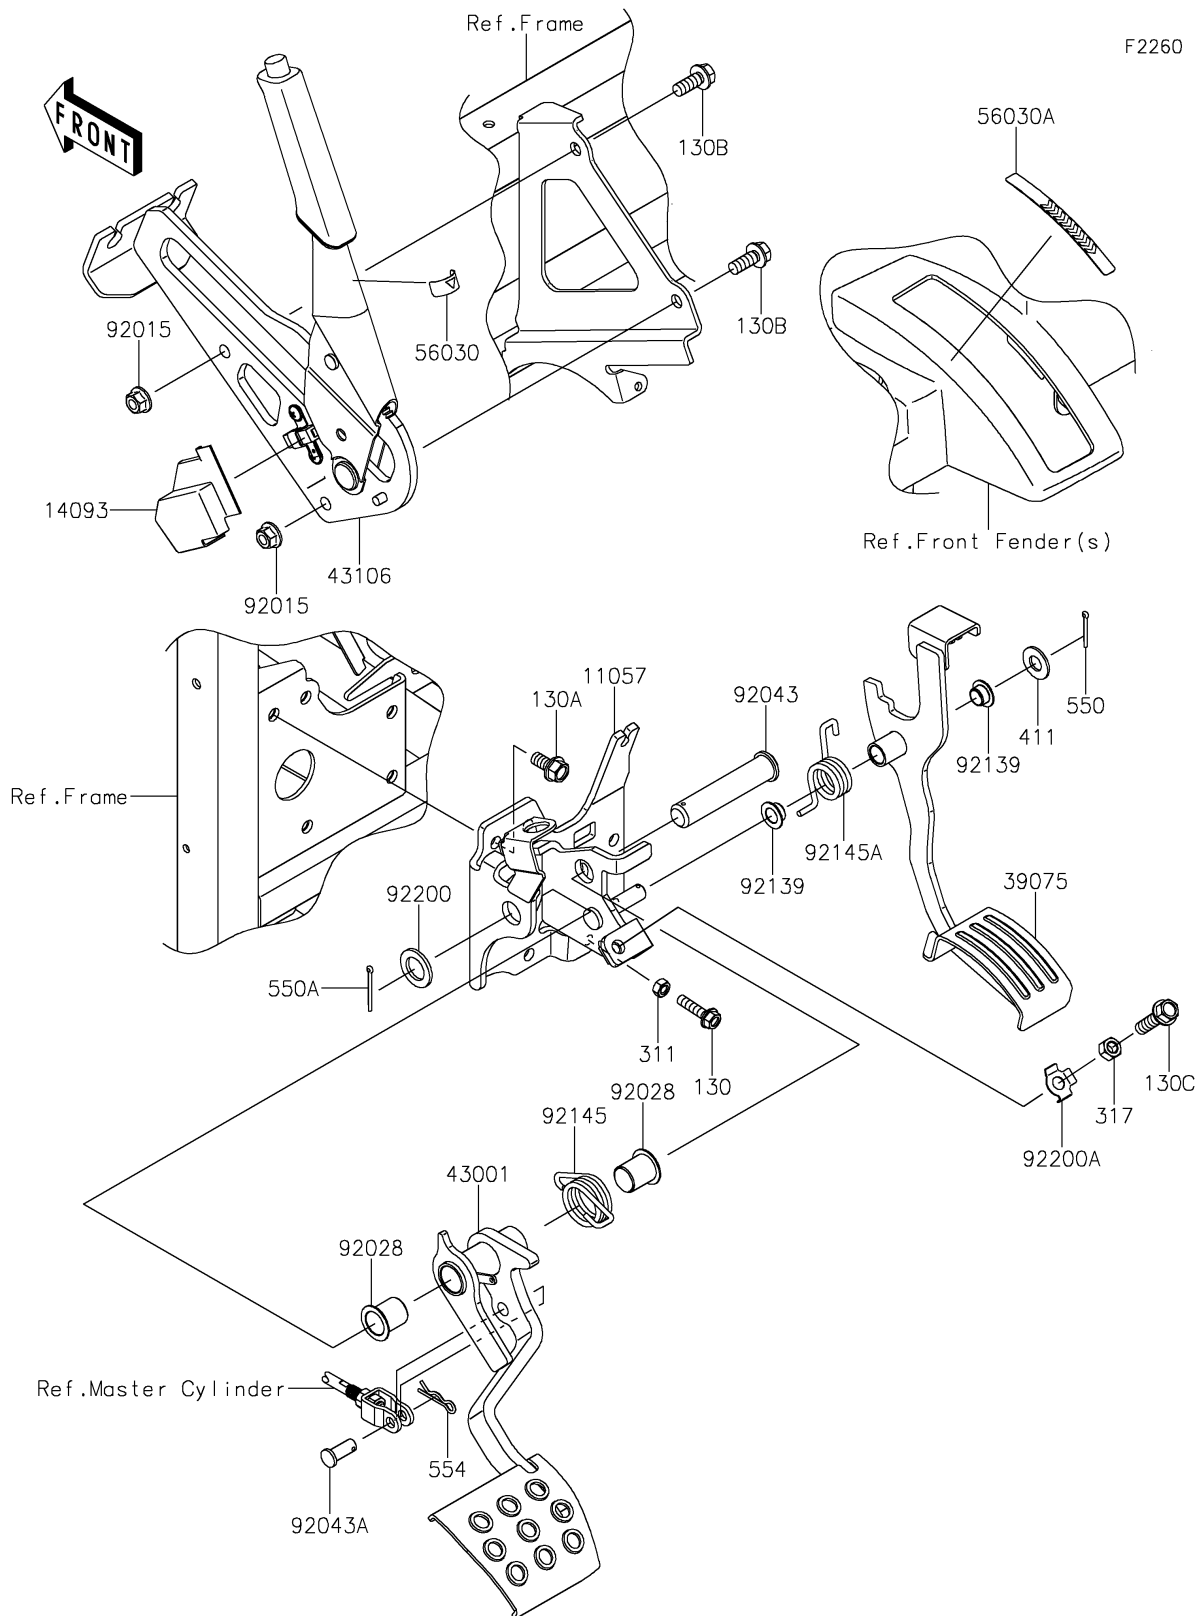

2021 MULE PRO-FXT™ EPS CAMO

PARTS DIAGRAM

Brake Pedal/Throttle Lever

2021 MULE PRO-FXT™ EPS CAMO

PARTS LIST

Brake Pedal/Throttle Lever

ITEM NAME	PART NUMBER	QUANTITY
-----------	-------------	----------
