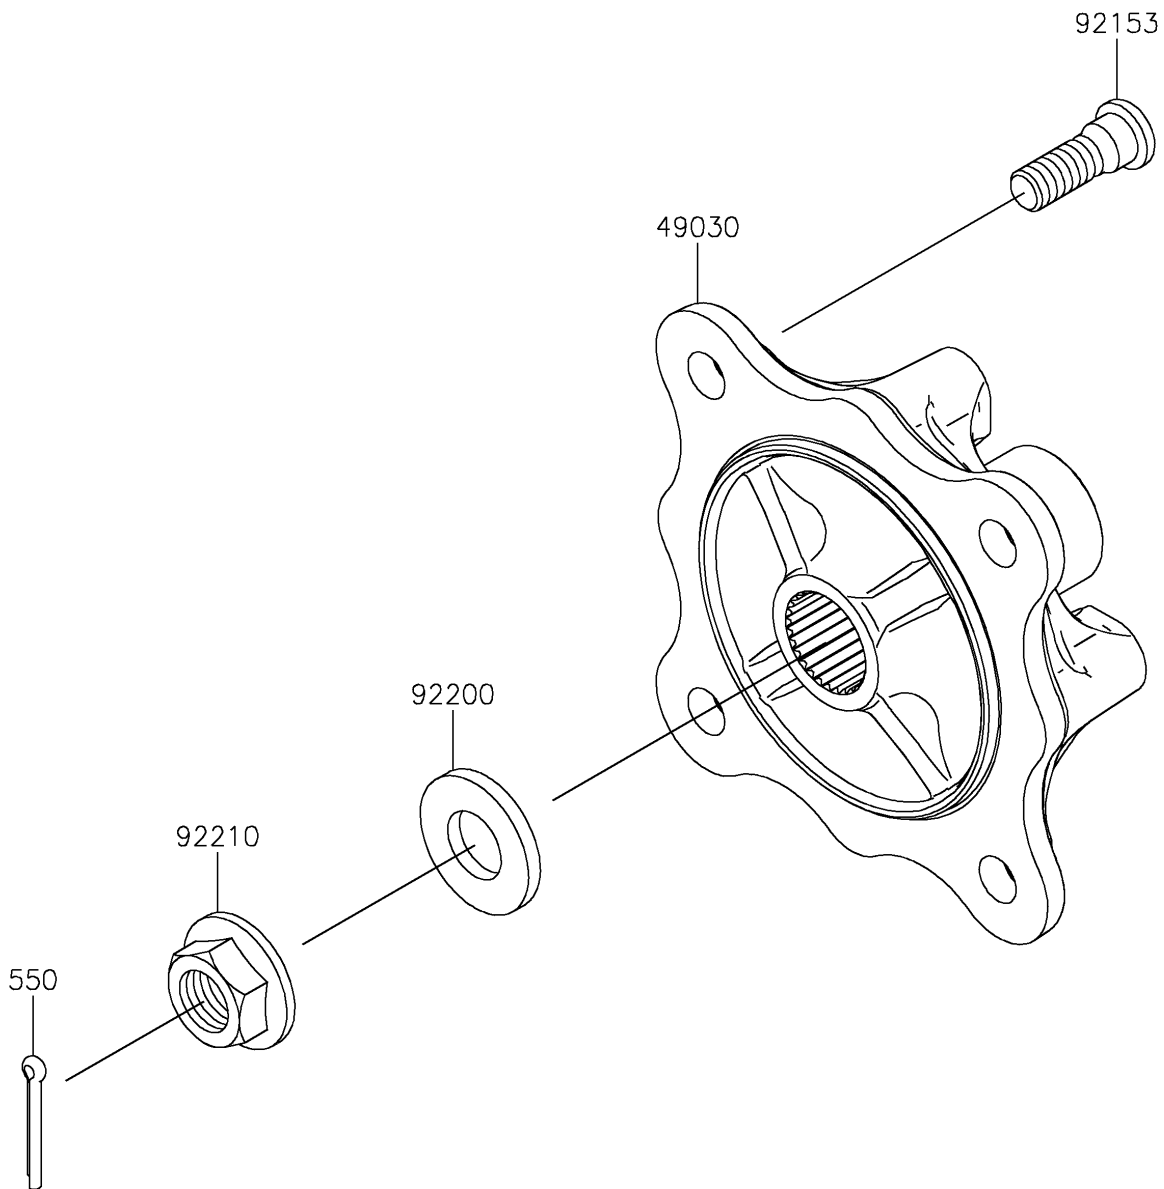

2021 MULE PRO-FXT™ EPS CAMO

PARTS DIAGRAM

Rear Hubs/Brakes

F2240

2021 MULE PRO-FXT™ EPS CAMO

PARTS LIST

Rear Hubs/Brakes

ITEM NAME	PART NUMBER	QUANTITY
-----------	-------------	----------
