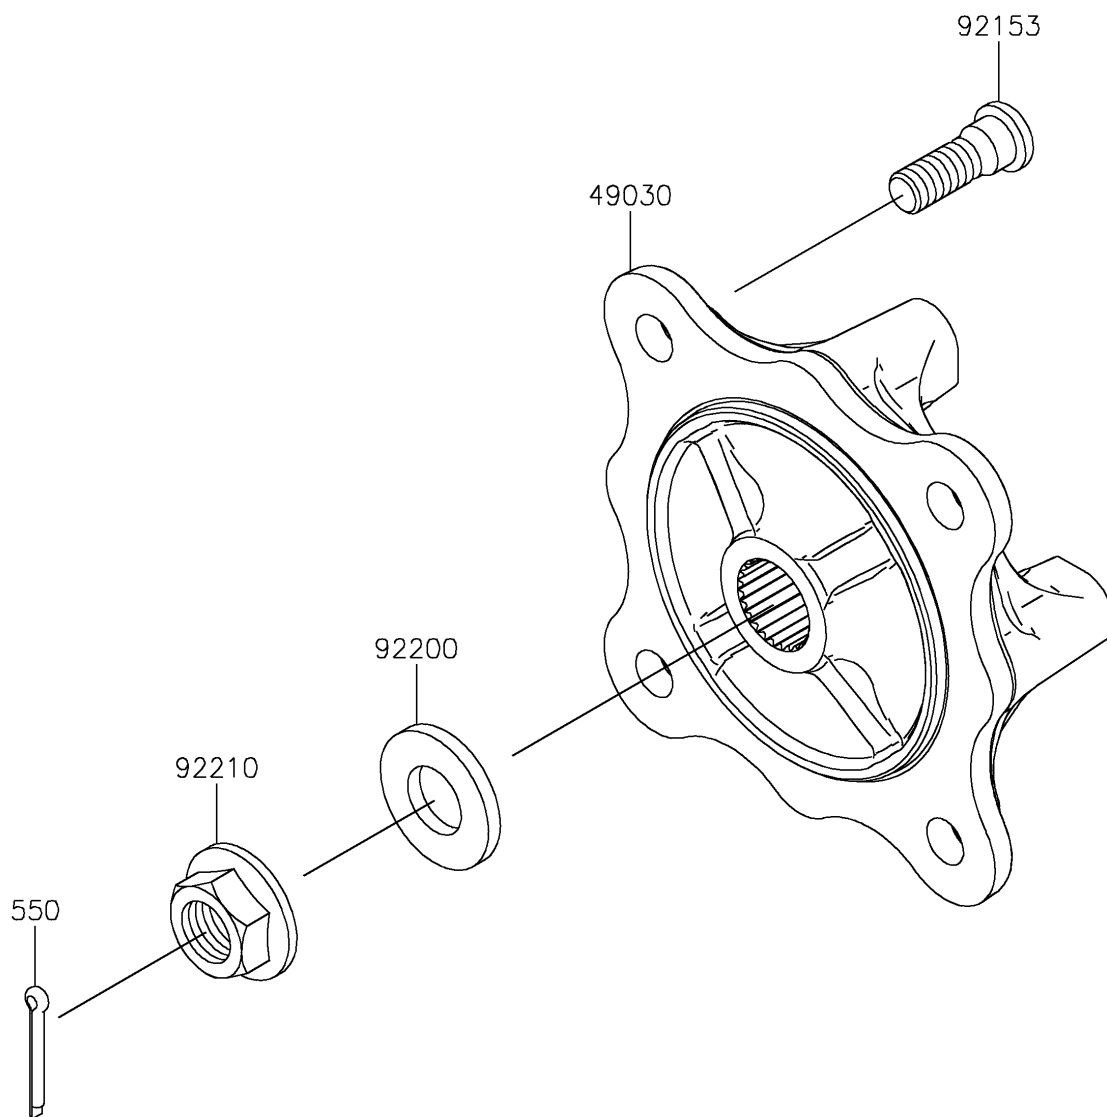

2021 MULE PRO-FXT™ EPS CAMO

PARTS DIAGRAM

Front Hubs/Brakes

F2230

2021 MULE PRO-FXT™ EPS CAMO

PARTS LIST

Front Hubs/Brakes

ITEM NAME	PART NUMBER	QUANTITY
-----------	-------------	----------
