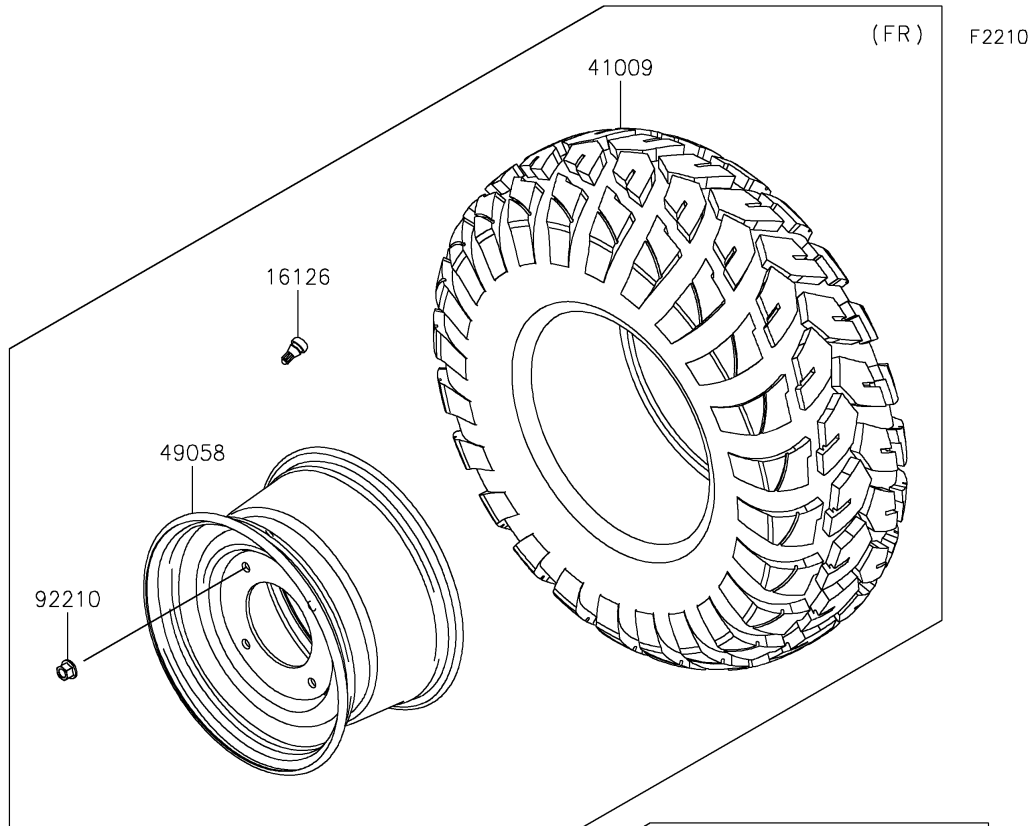

2021 MULE PRO-FXT™ EPS CAMO

PARTS DIAGRAM

Wheels/Tires

2021 MULE PRO-FXT™ EPS CAMO

PARTS LIST

Wheels/Tires

ITEM NAME	PART NUMBER	QUANTITY
VALVE (Ref # 16126)	16126-4001	4
TIRE,FR,26X9.00R12 4PR,FRONTIER (Ref # 41009)	41009-0567	2
TIRE,RR,26X11.00R12 4PR,FRONTIER (Ref # 41009A)	41009-0568	2
WHEEL,FR,12X7.0AT,F.S.BLACK (Ref # 49058)	49058-0608-397	2
WHEEL,RR,12X8.0AT,F.S.BLACK (Ref # 49058A)	49058-0611-397	2
WASHER,12.1X26X2.3 (Ref # 92200)	92200-0930	8
NUT,12MM (Ref # 92210)	92210-0603	16