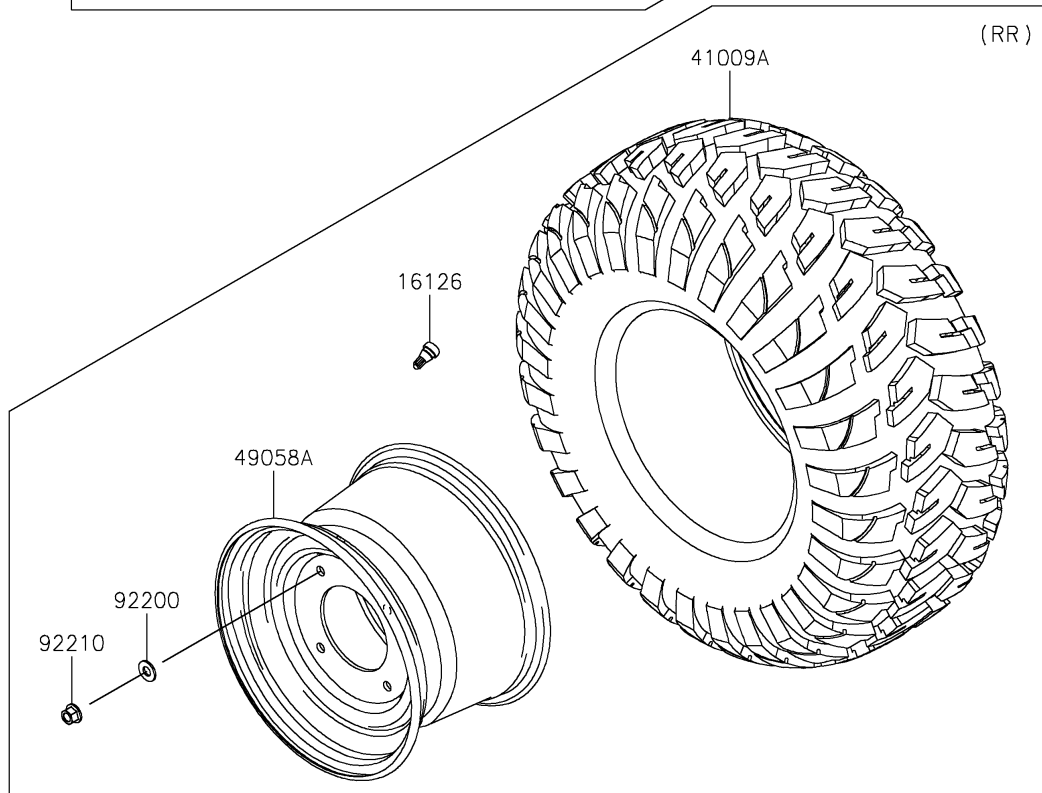

2021 MULE PRO-FXT™ EPS CAMO

PARTS DIAGRAM

Wheels/Tires

2021 MULE PRO-FXT™ EPS CAMO

PARTS LIST

Wheels/Tires

ITEM NAME	PART NUMBER	QUANTITY
VALVE (Ref # 16126)	16126-4001	4
TIRE,FR,26X9.00R12 4PR,FRONTIER (Ref # 41009)	41009-0567	2
TIRE,RR,26X11.00R12 4PR,FRONTIER (Ref # 41009A)	41009-0568	2
WHEEL,FR,12X7.0AT,F.S.BLACK (Ref # 49058)	49058-0608-397	2
WHEEL,RR,12X8.0AT,F.S.BLACK (Ref # 49058A)	49058-0611-397	2
WASHER,12.1X26X2.3 (Ref # 92200)	92200-0930	8
NUT,12MM (Ref # 92210)	92210-0603	16