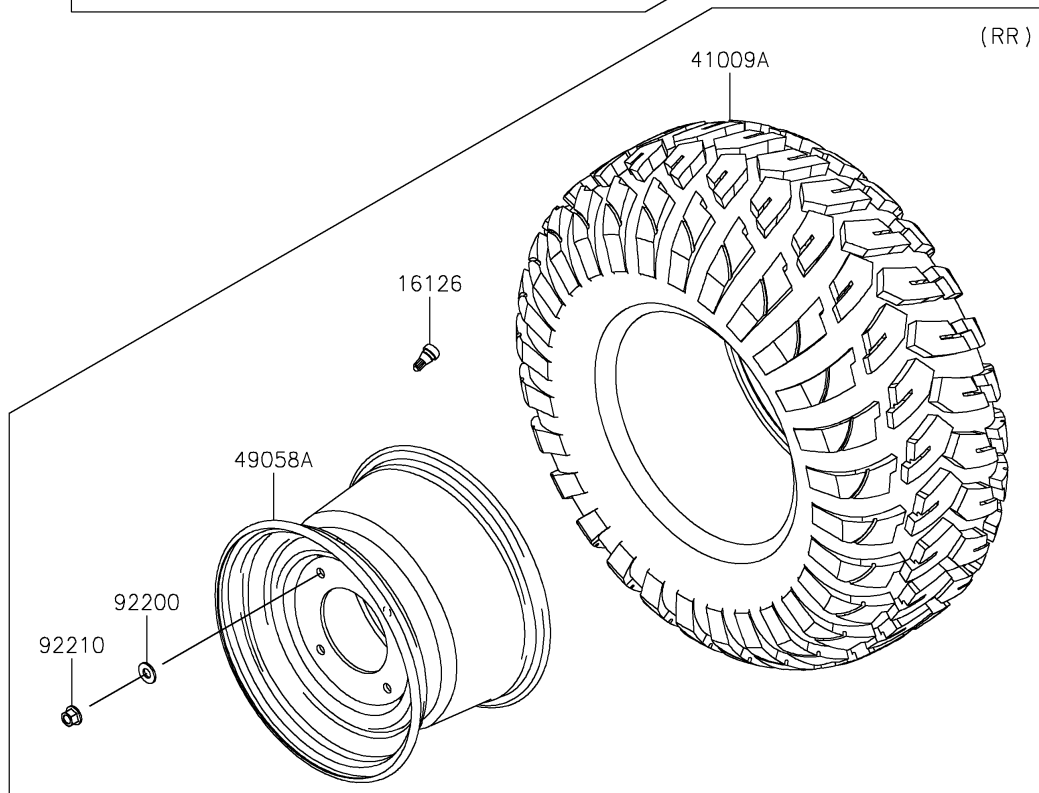

2021 MULE PRO-FXT™ EPS CAMO

PARTS DIAGRAM

Wheels/Tires

2021 MULE PRO-FXT™ EPS CAMO

PARTS LIST

Wheels/Tires

ITEM NAME	PART NUMBER	QUANTITY
-----------	-------------	----------
