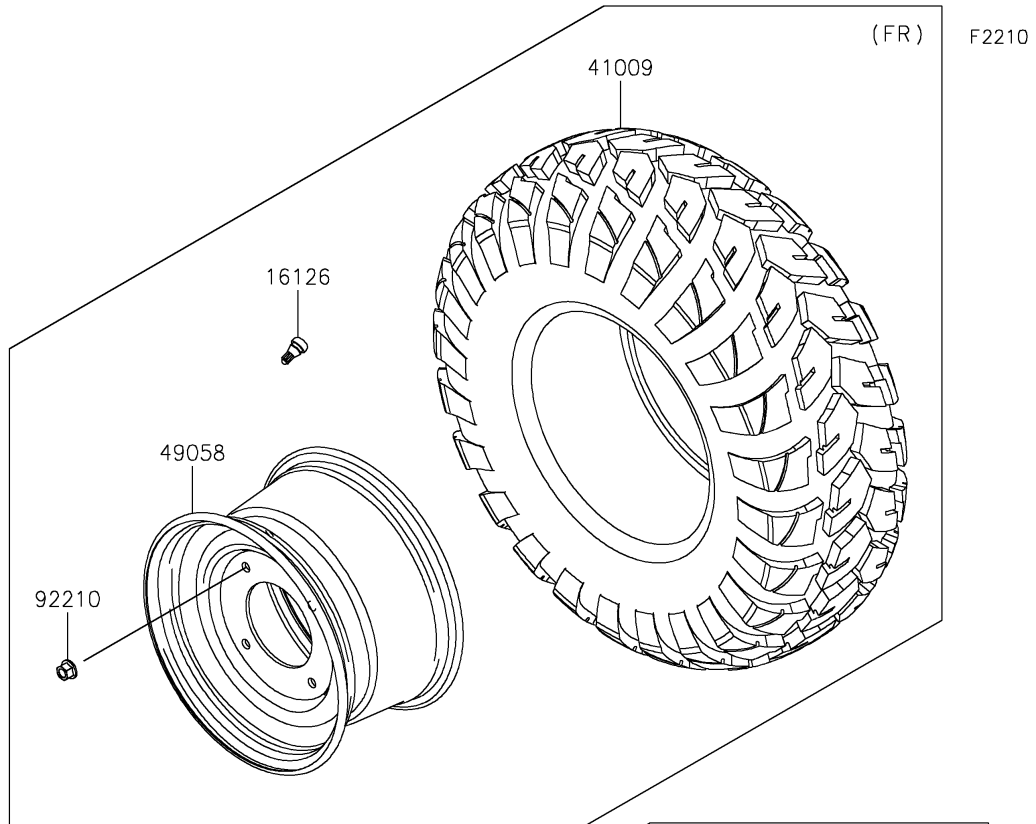

2021 MULE PRO-FXT™ EPS CAMO

PARTS DIAGRAM

Wheels/Tires

2021 MULE PRO-FXT™ EPS CAMO

PARTS LIST

Wheels/Tires

ITEM NAME	PART NUMBER	QUANTITY
-----------	-------------	----------
