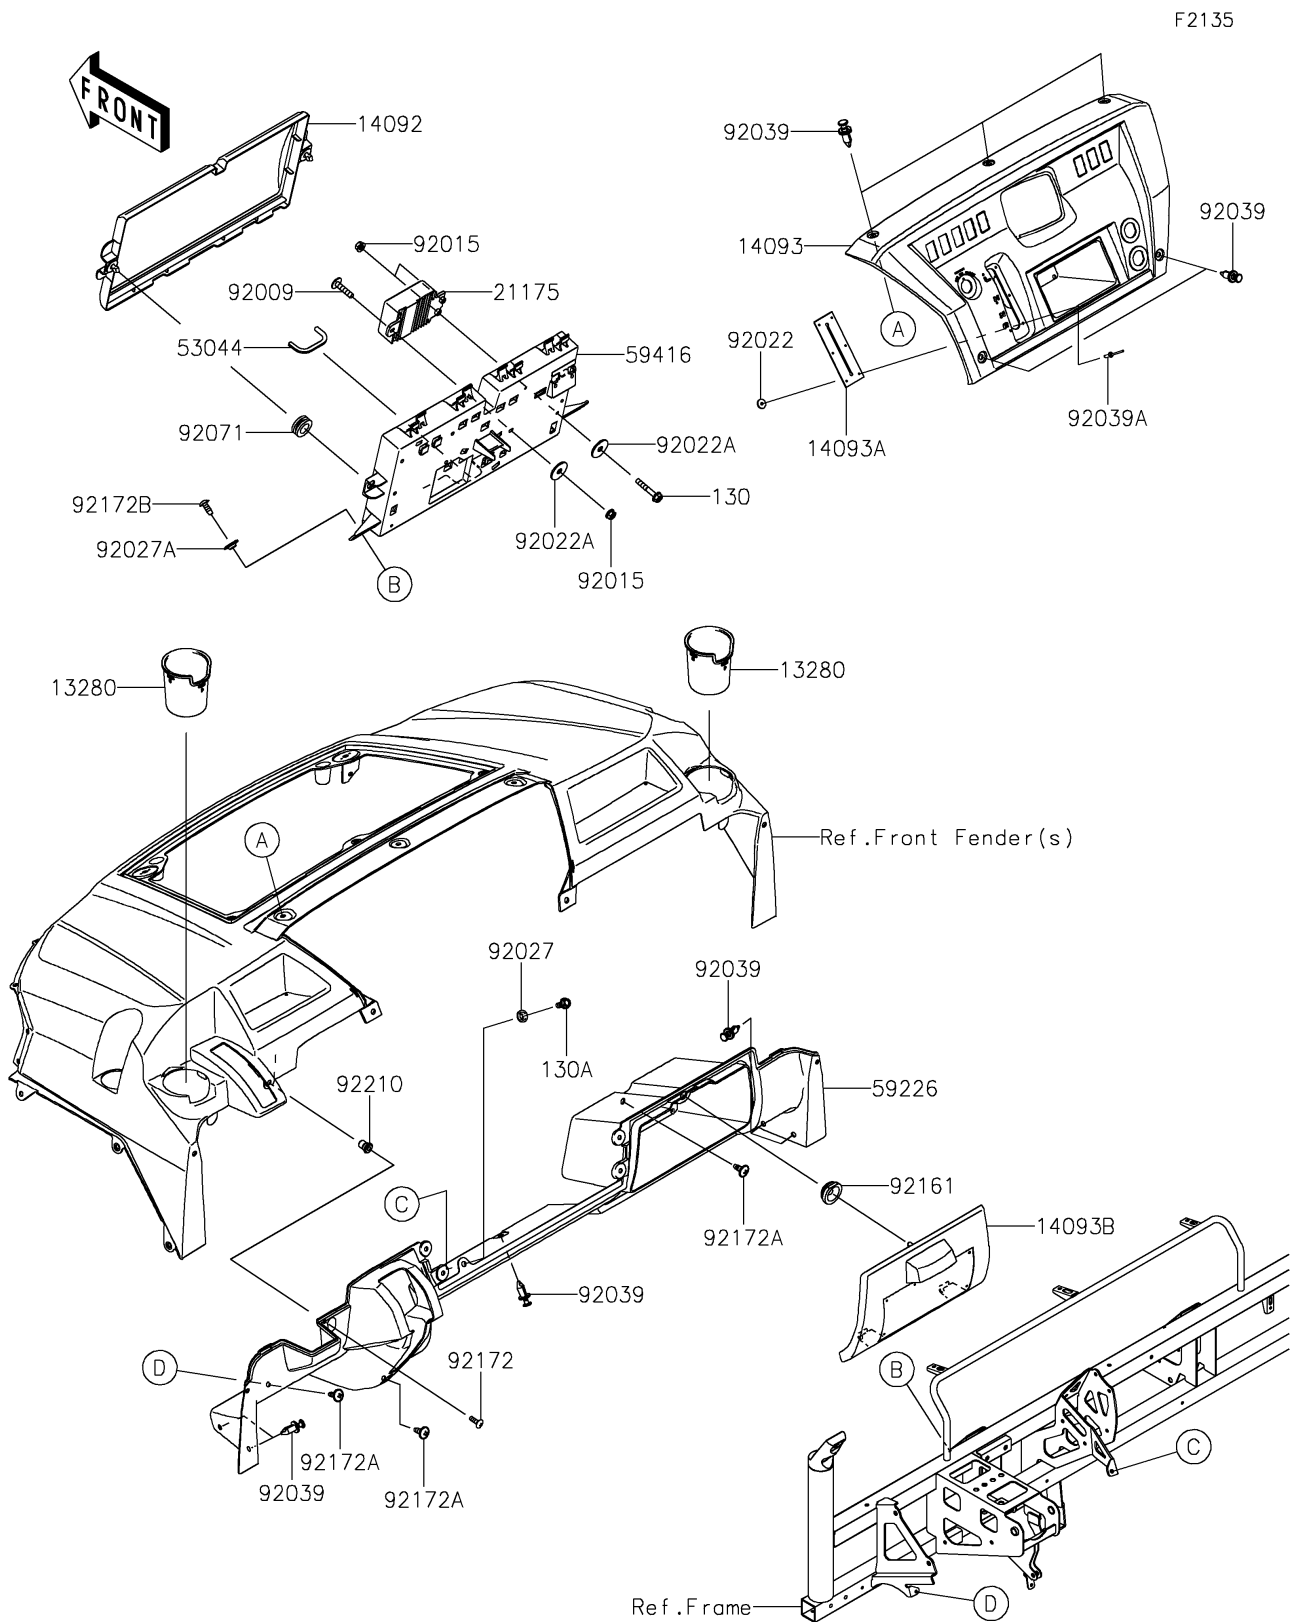

2021 MULE PRO-FXT™ EPS CAMO

PARTS DIAGRAM

Front Box

2021 MULE PRO-FXT™ EPS CAMO

PARTS LIST

Front Box

ITEM NAME	PART NUMBER	QUANTITY
-----------	-------------	----------
