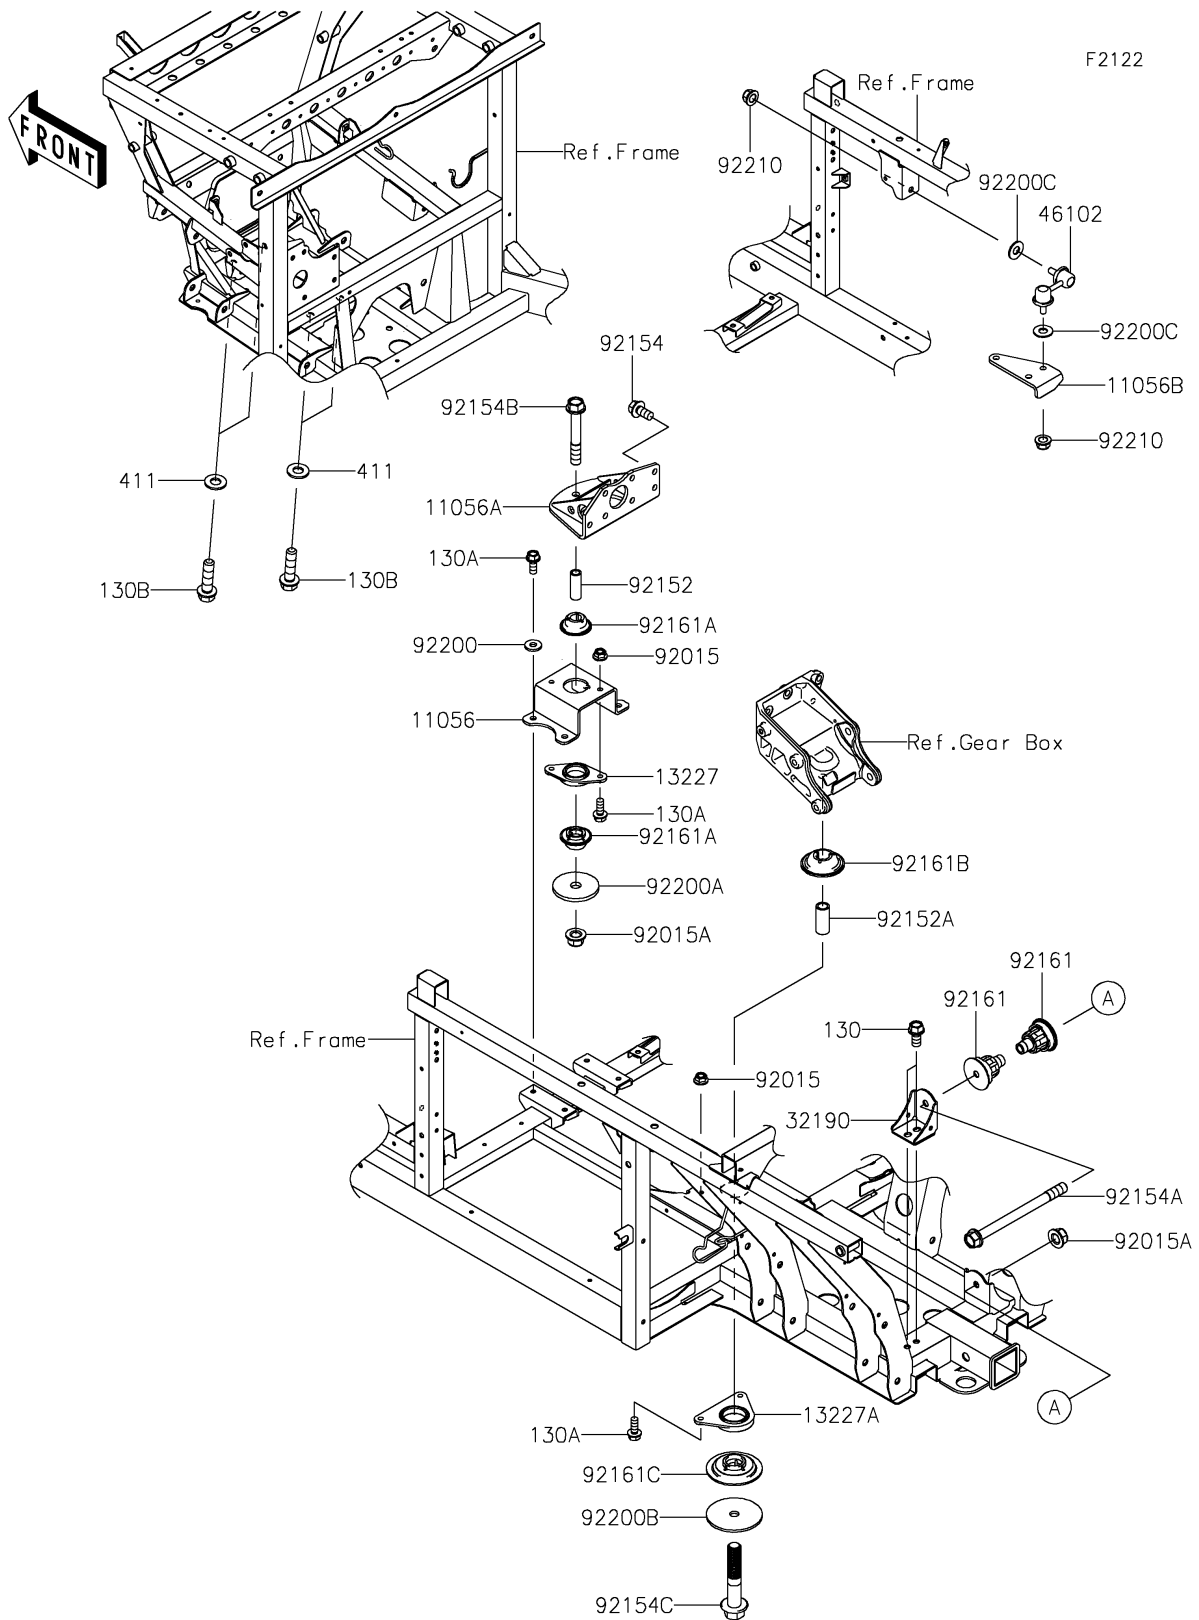

2021 MULE PRO-FXT™ EPS CAMO

PARTS DIAGRAM

Engine Mount

2021 MULE PRO-FXT™ EPS CAMO

PARTS LIST

Engine Mount

ITEM NAME	PART NUMBER	QUANTITY
-----------	-------------	----------
