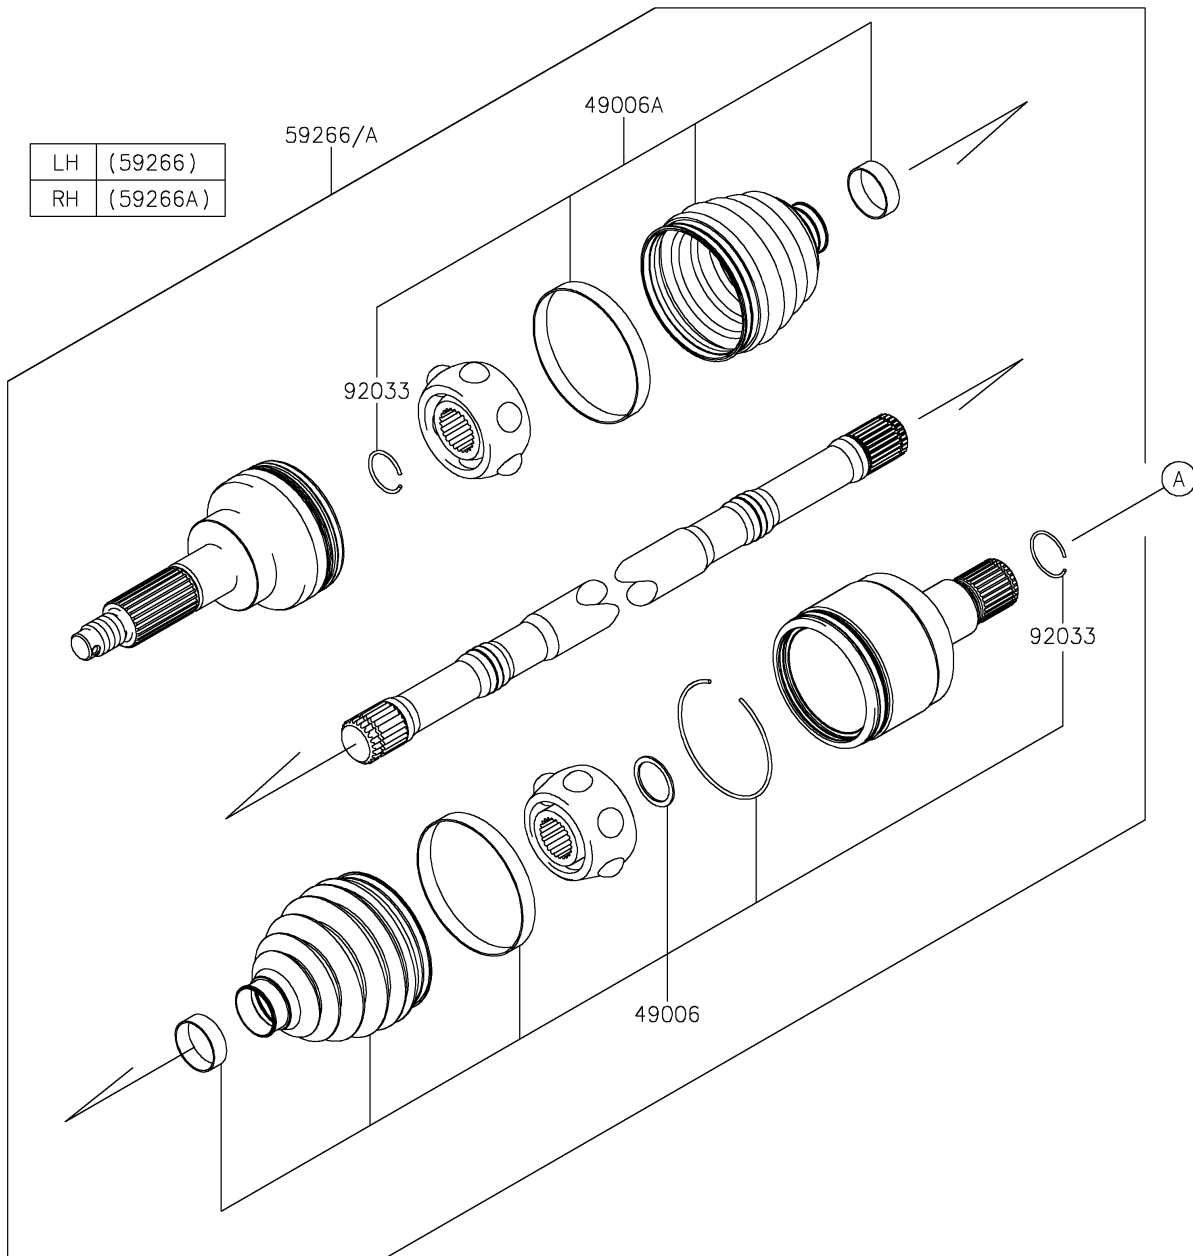

2021 MULE PRO-FXT™ EPS CAMO

PARTS DIAGRAM

Drive Shaft-Rear

2021 MULE PRO-FXT™ EPS CAMO

PARTS LIST

Drive Shaft-Rear

ITEM NAME	PART NUMBER	QUANTITY
-----------	-------------	----------
