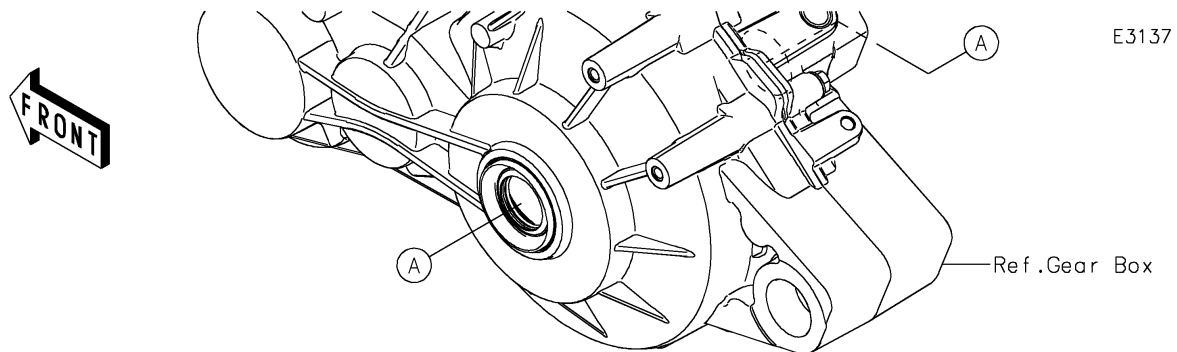

2021 MULE PRO-FXT™ EPS CAMO

PARTS DIAGRAM

Drive Shaft-Rear

2021 MULE PRO-FXT™ EPS CAMO

PARTS LIST

Drive Shaft-Rear

ITEM NAME	PART NUMBER	QUANTITY
-----------	-------------	----------
