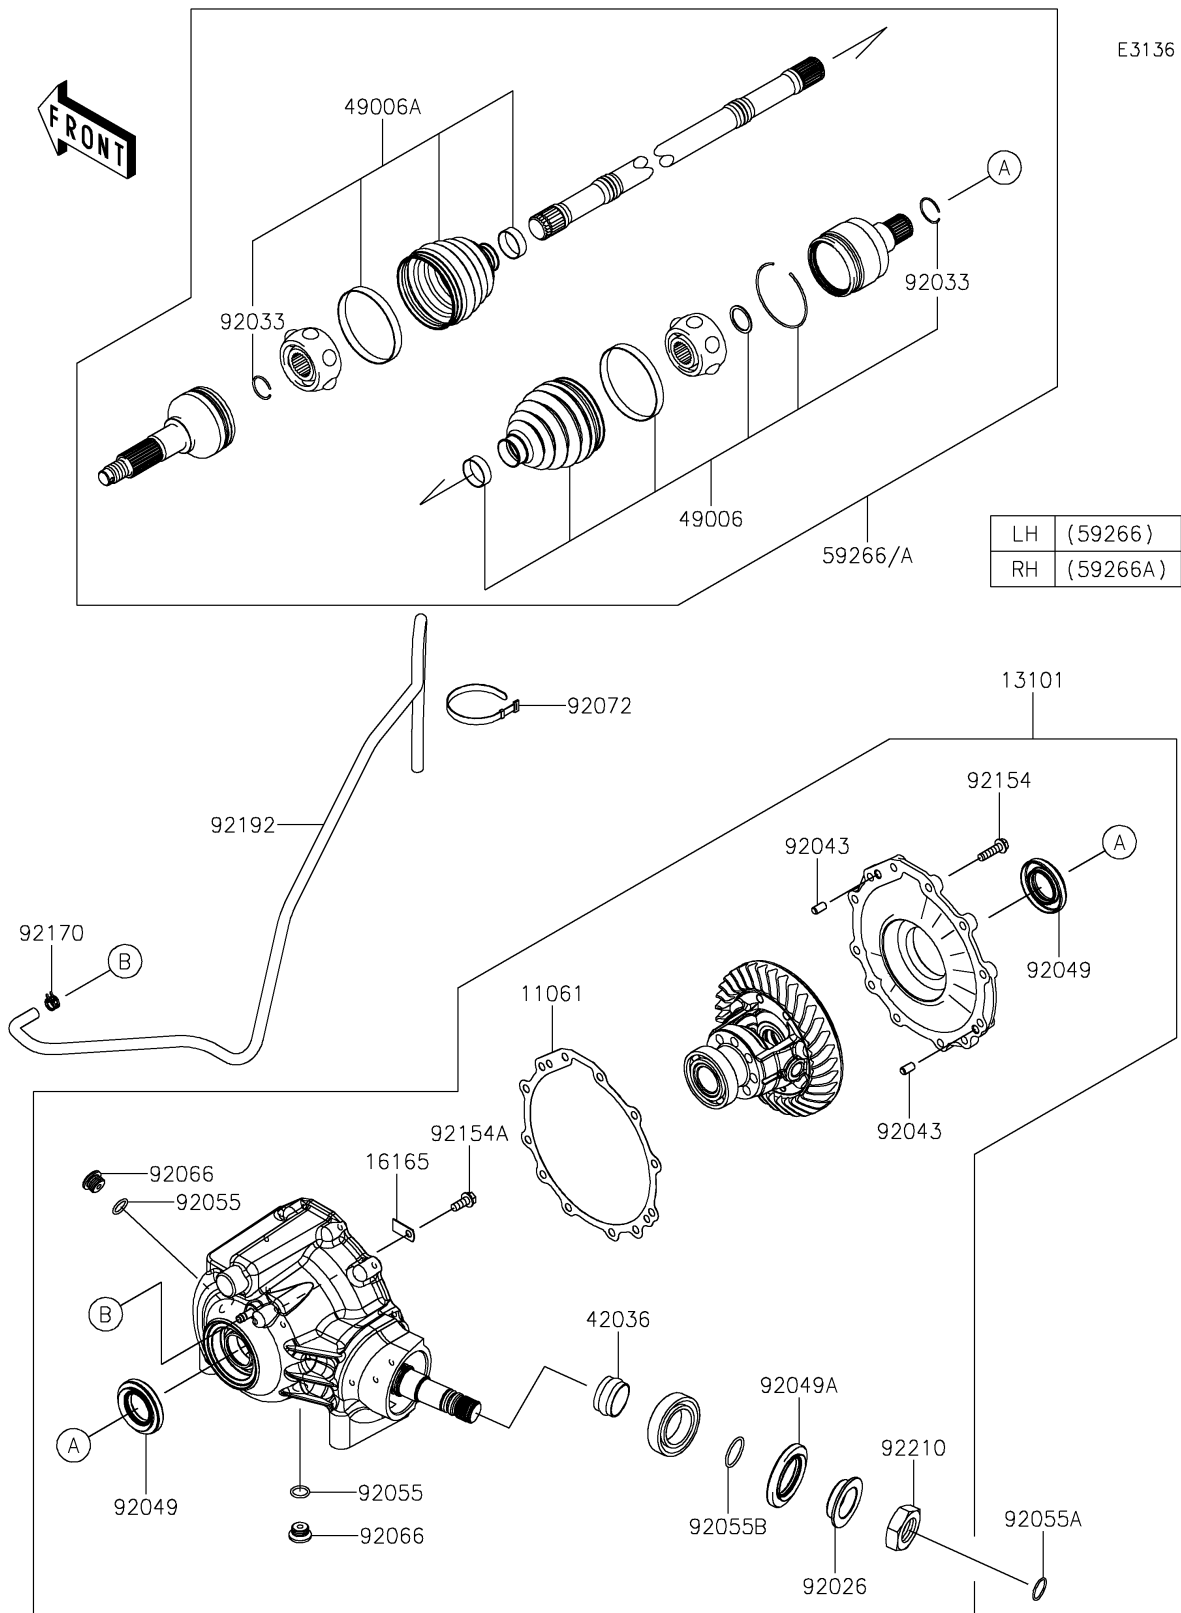

2021 MULE PRO-FXT™ EPS CAMO

PARTS DIAGRAM

Drive Shaft-Front

2021 MULE PRO-FXT™ EPS CAMO

PARTS LIST

Drive Shaft-Front

ITEM NAME	PART NUMBER	QUANTITY
-----------	-------------	----------
