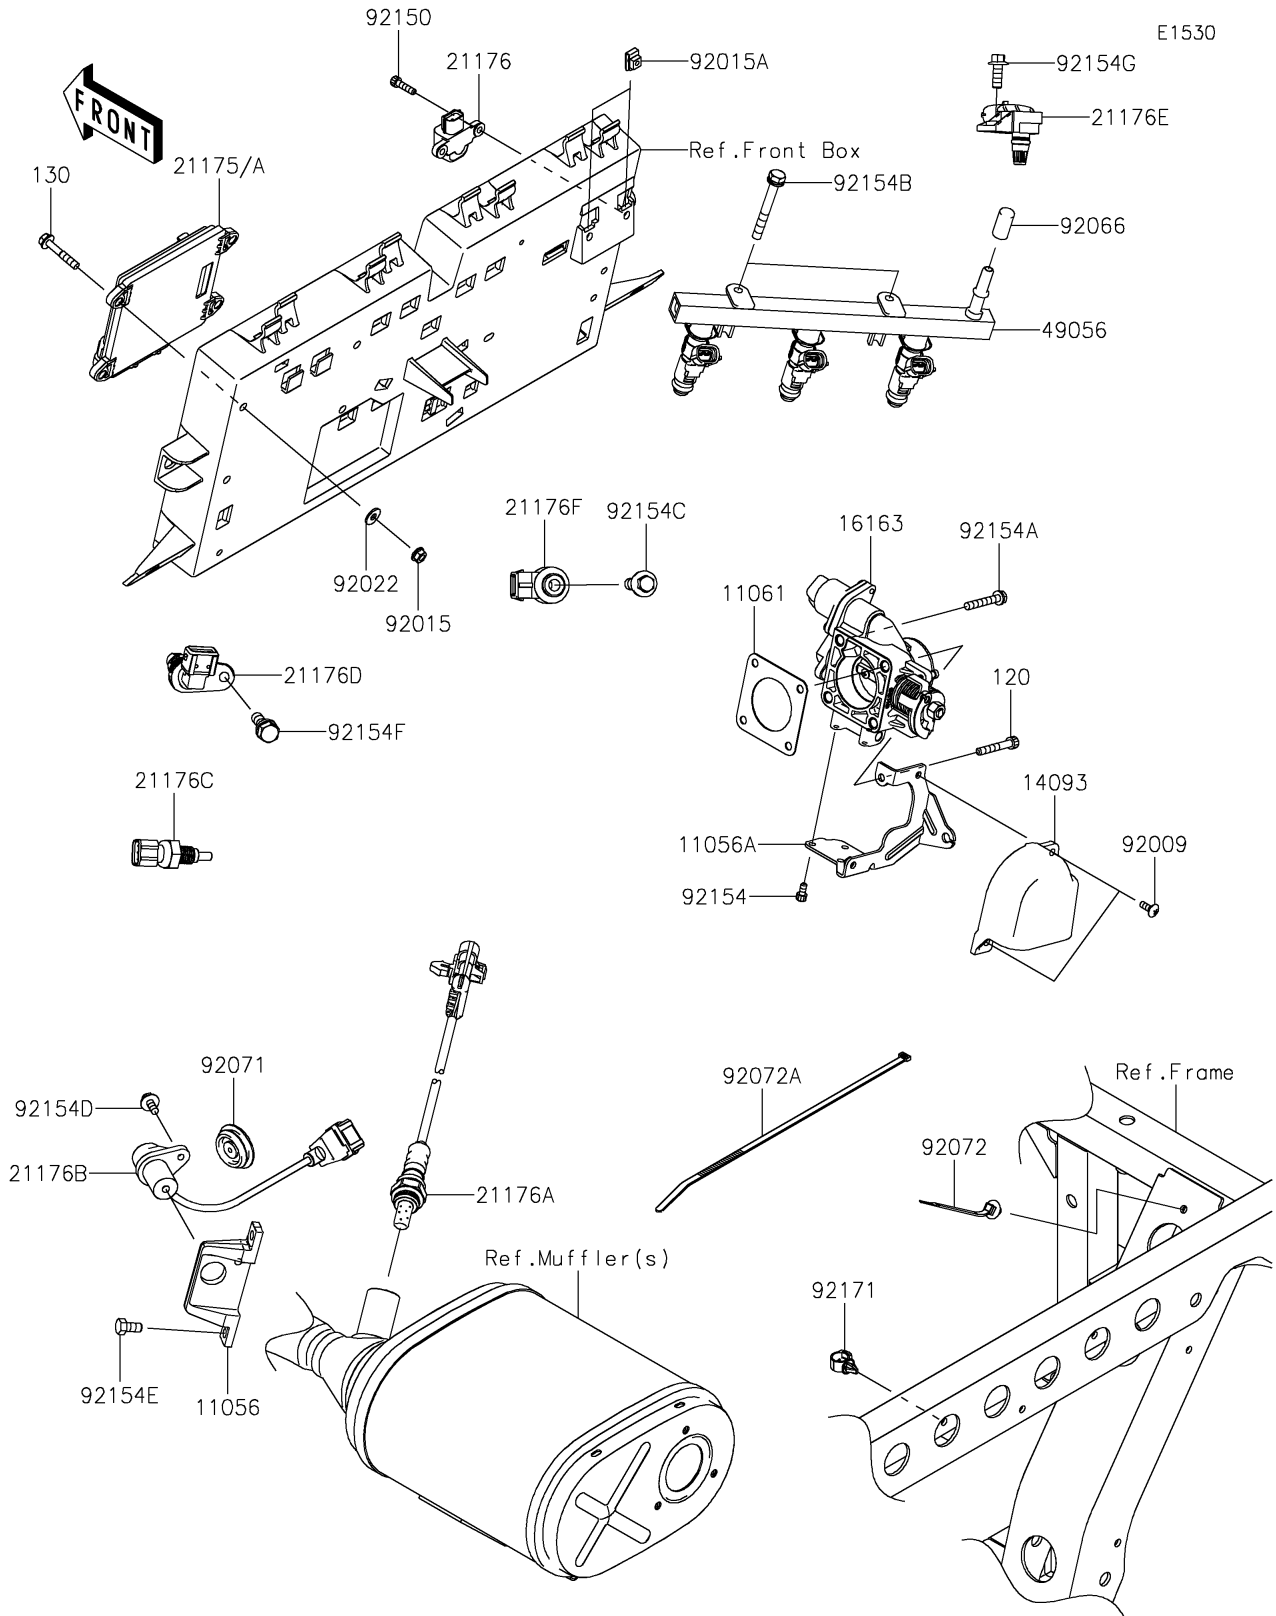

2021 MULE PRO-FXT™ EPS CAMO

PARTS DIAGRAM

Fuel Injection

2021 MULE PRO-FXT™ EPS CAMO

PARTS LIST

Fuel Injection

ITEM NAME	PART NUMBER	QUANTITY
-----------	-------------	----------
