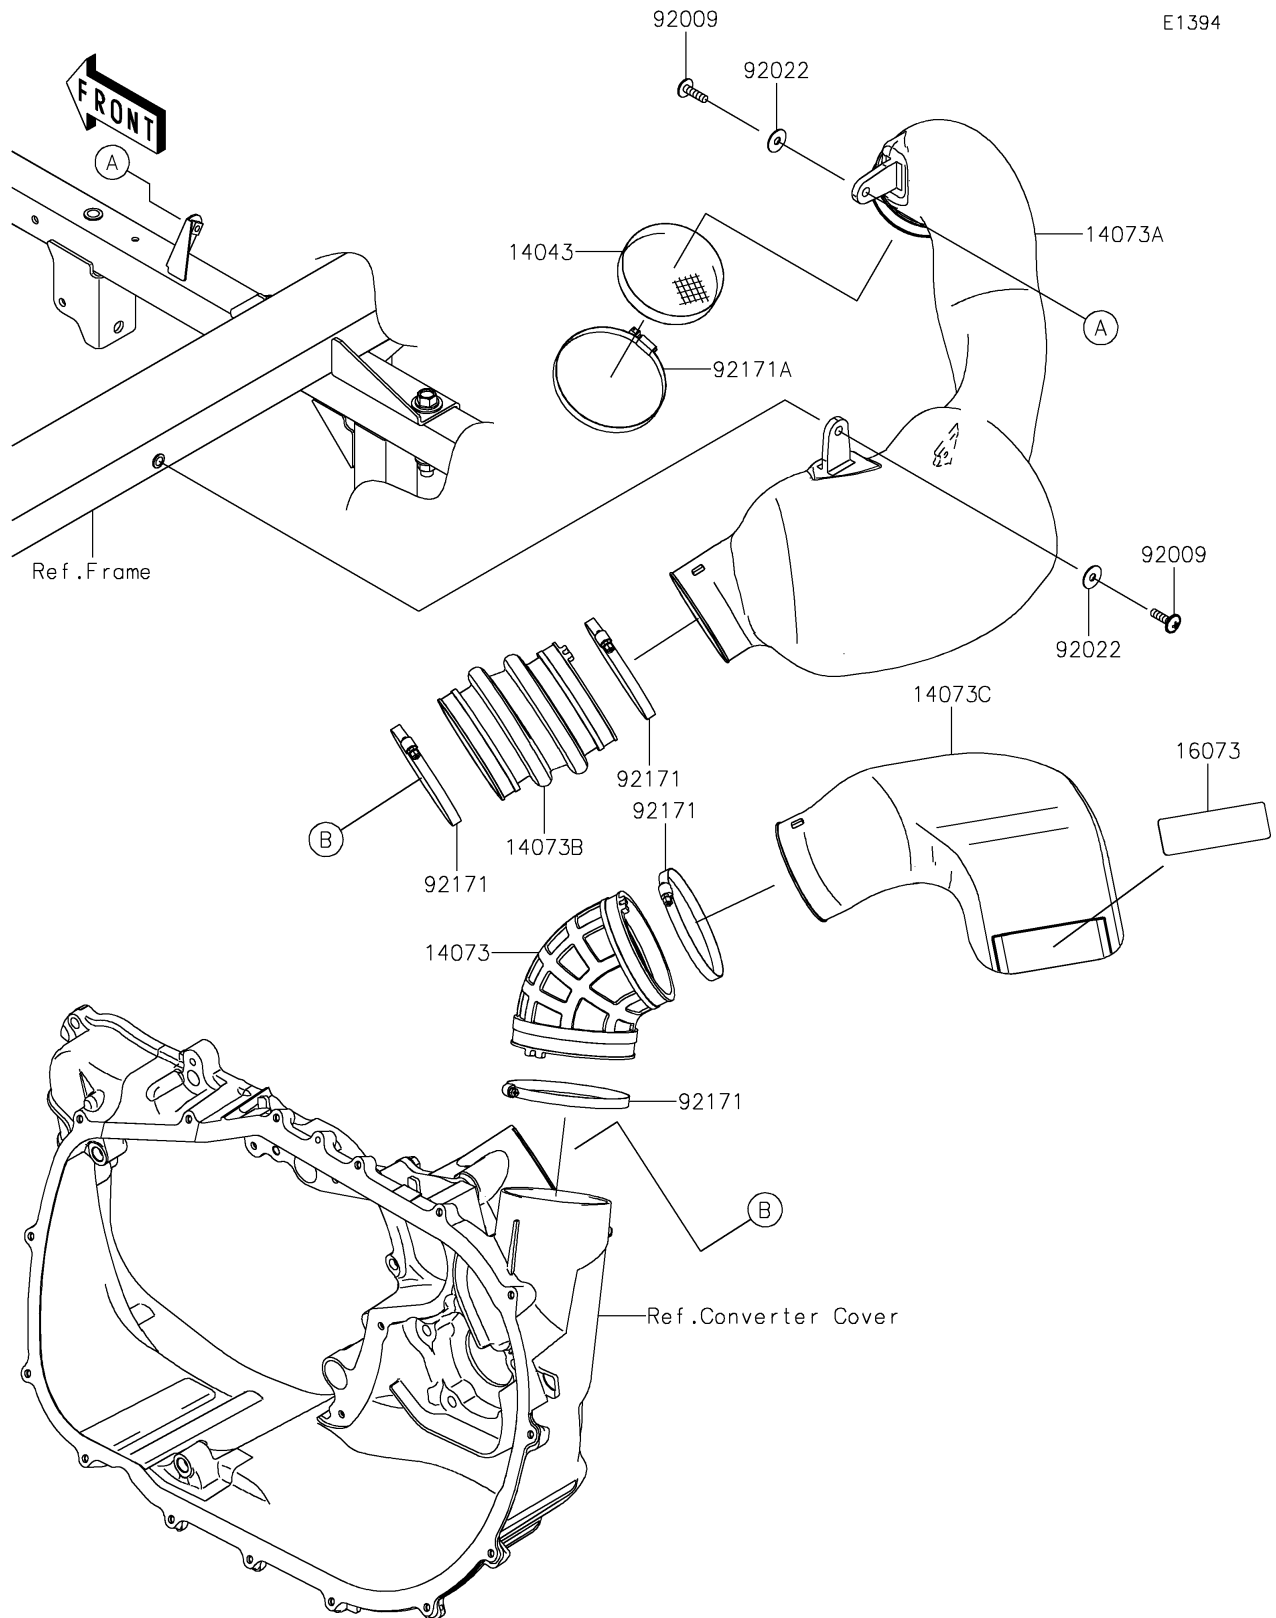

2021 MULE PRO-FXT™ EPS CAMO

PARTS DIAGRAM

Air Cleaner-Belt Converter

2021 MULE PRO-FXT™ EPS CAMO

PARTS LIST

Air Cleaner-Belt Converter

ITEM NAME	PART NUMBER	QUANTITY
-----------	-------------	----------
