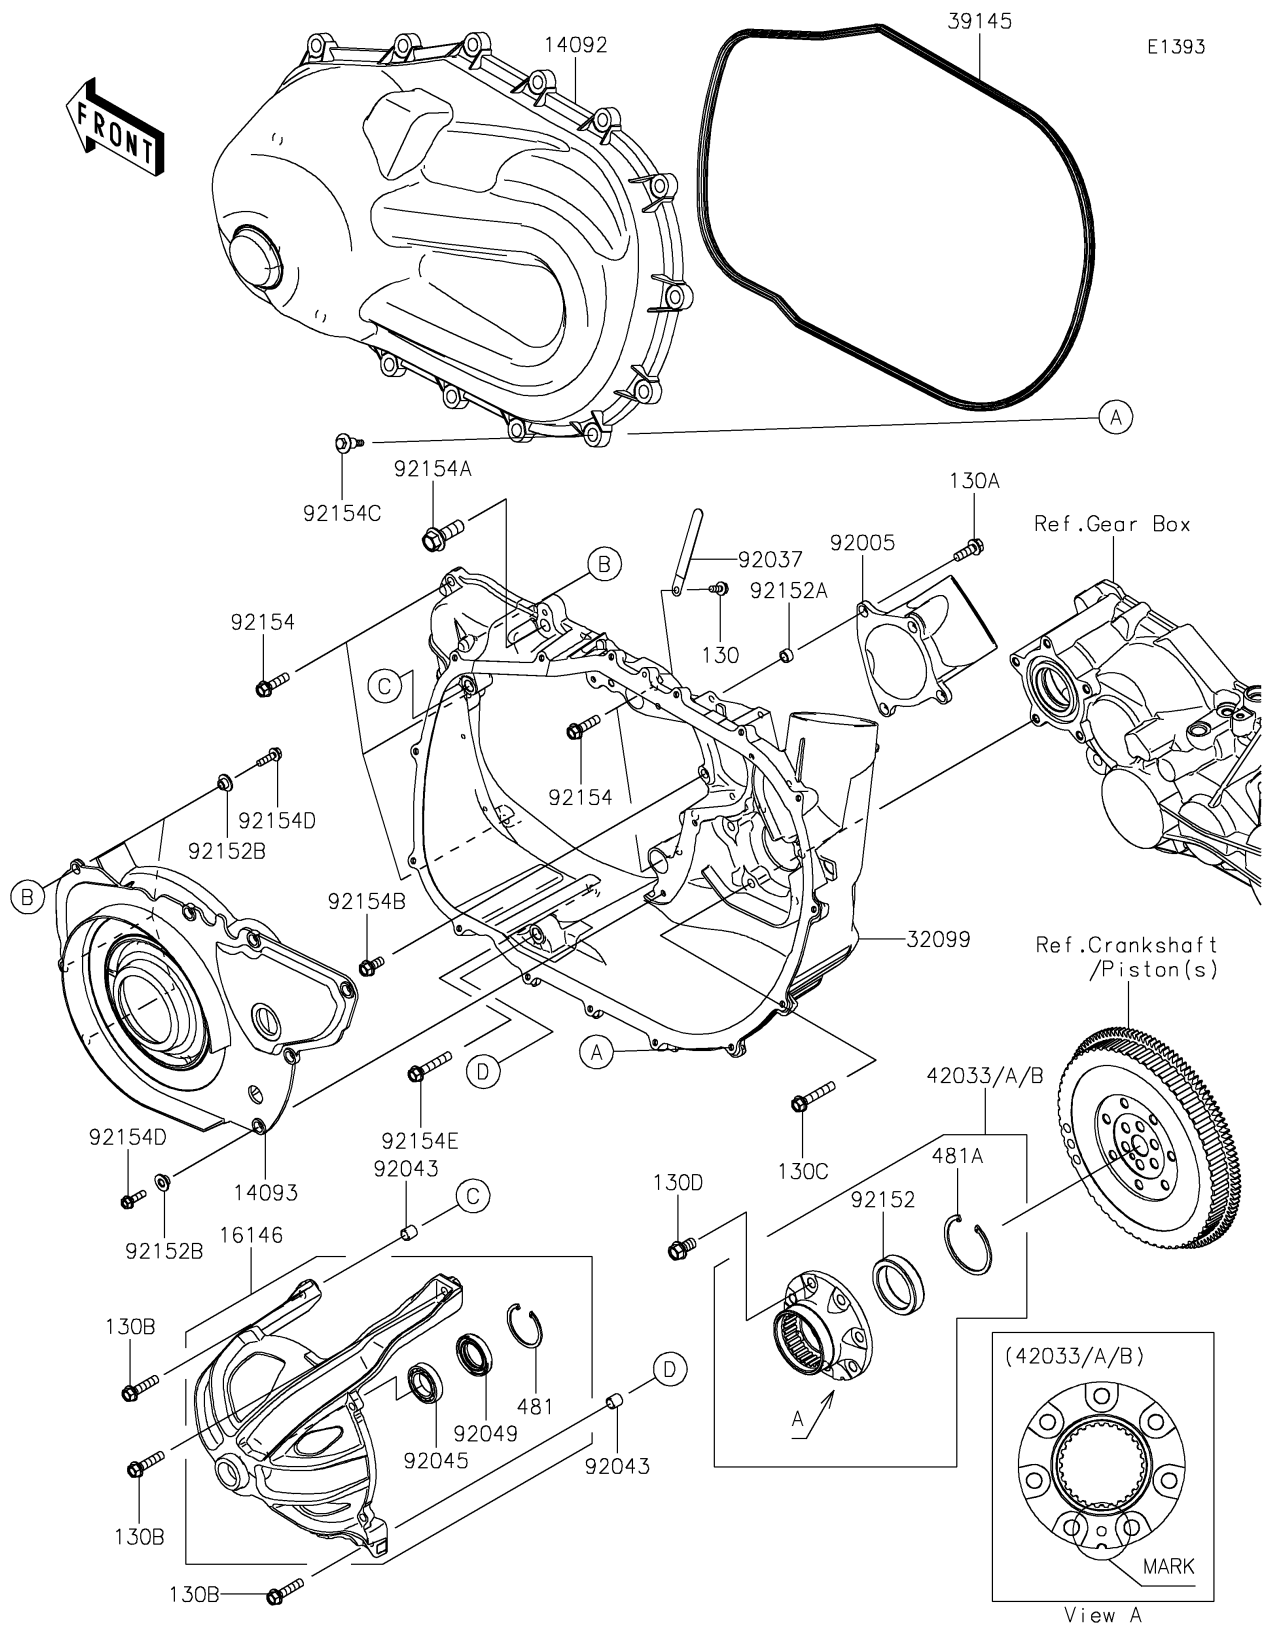

2021 MULE PRO-FXT™ EPS CAMO

PARTS DIAGRAM

Converter Cover

2021 MULE PRO-FXT™ EPS CAMO

PARTS LIST

Converter Cover

ITEM NAME	PART NUMBER	QUANTITY
-----------	-------------	----------
