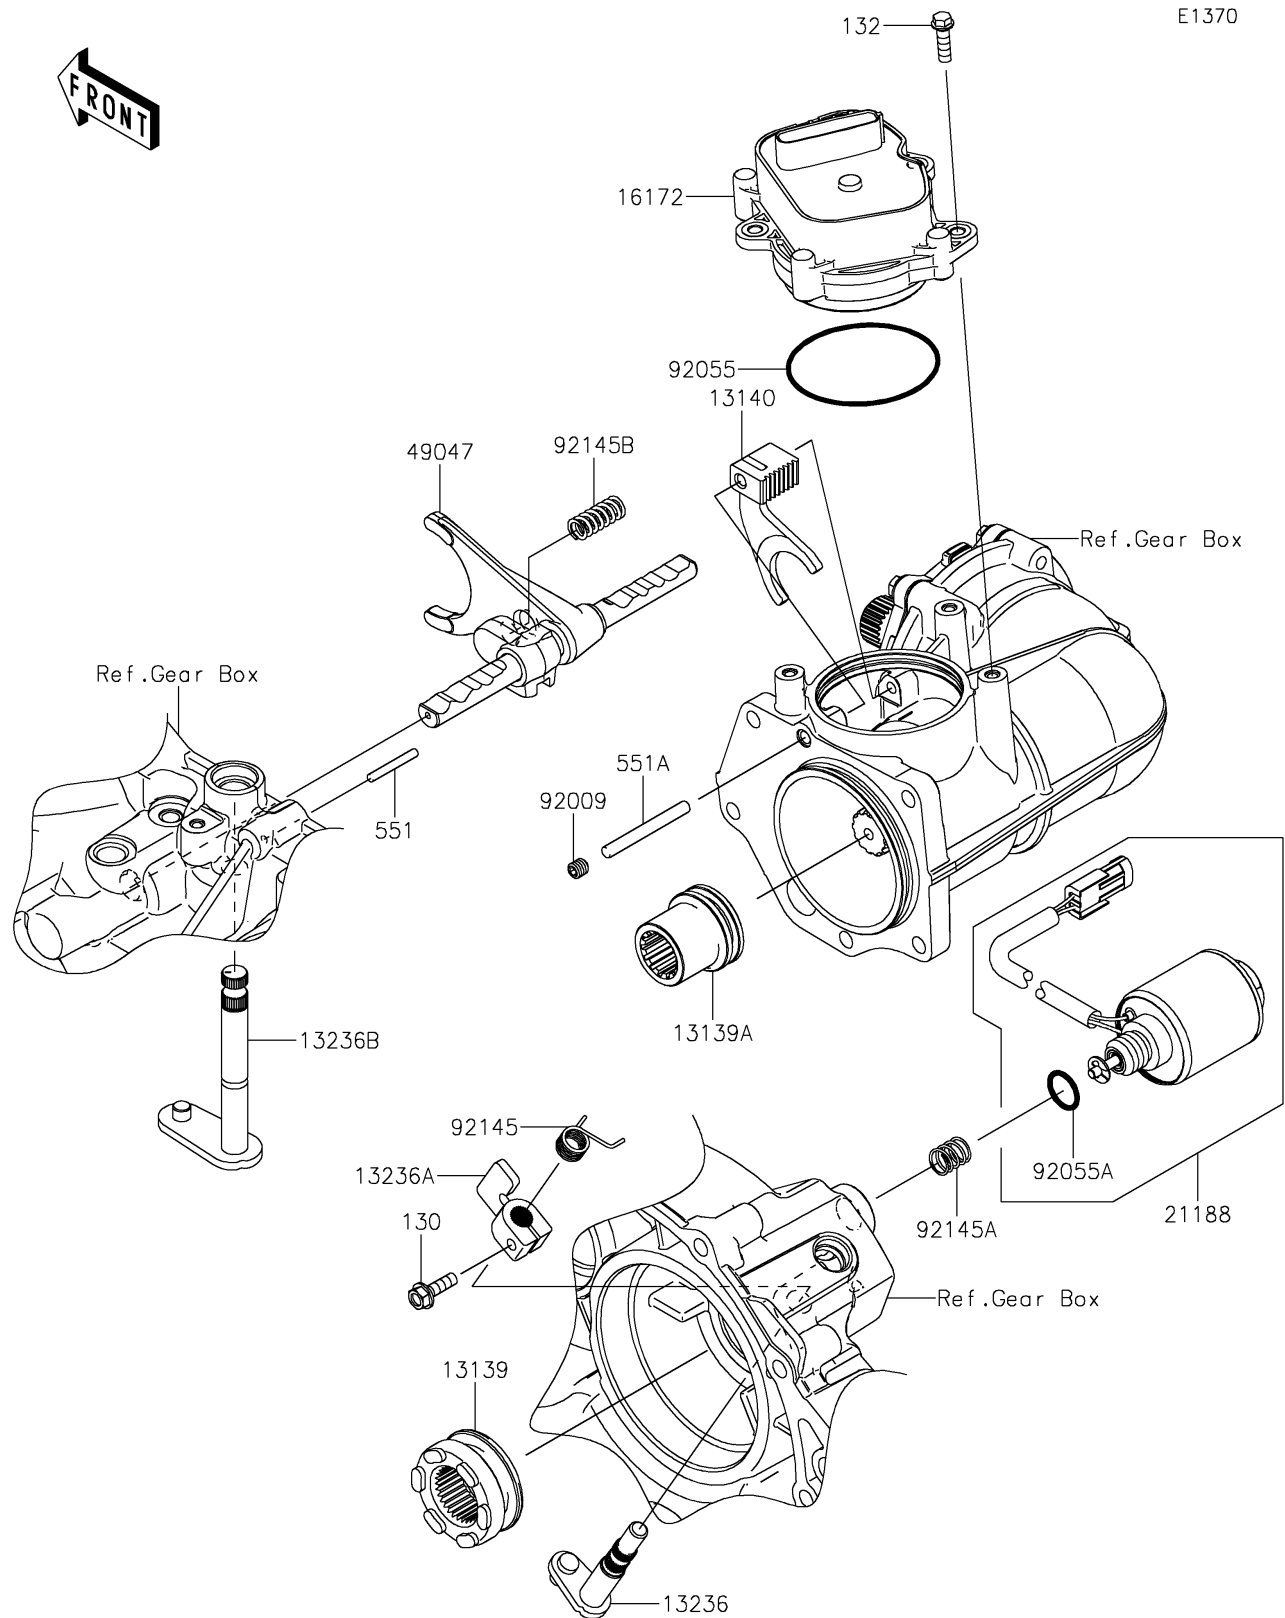

2021 MULE PRO-FXT™ EPS CAMO

PARTS DIAGRAM

Gear Change Mechanism

2021 MULE PRO-FXT™ EPS CAMO

PARTS LIST

Gear Change Mechanism

ITEM NAME	PART NUMBER	QUANTITY
-----------	-------------	----------
