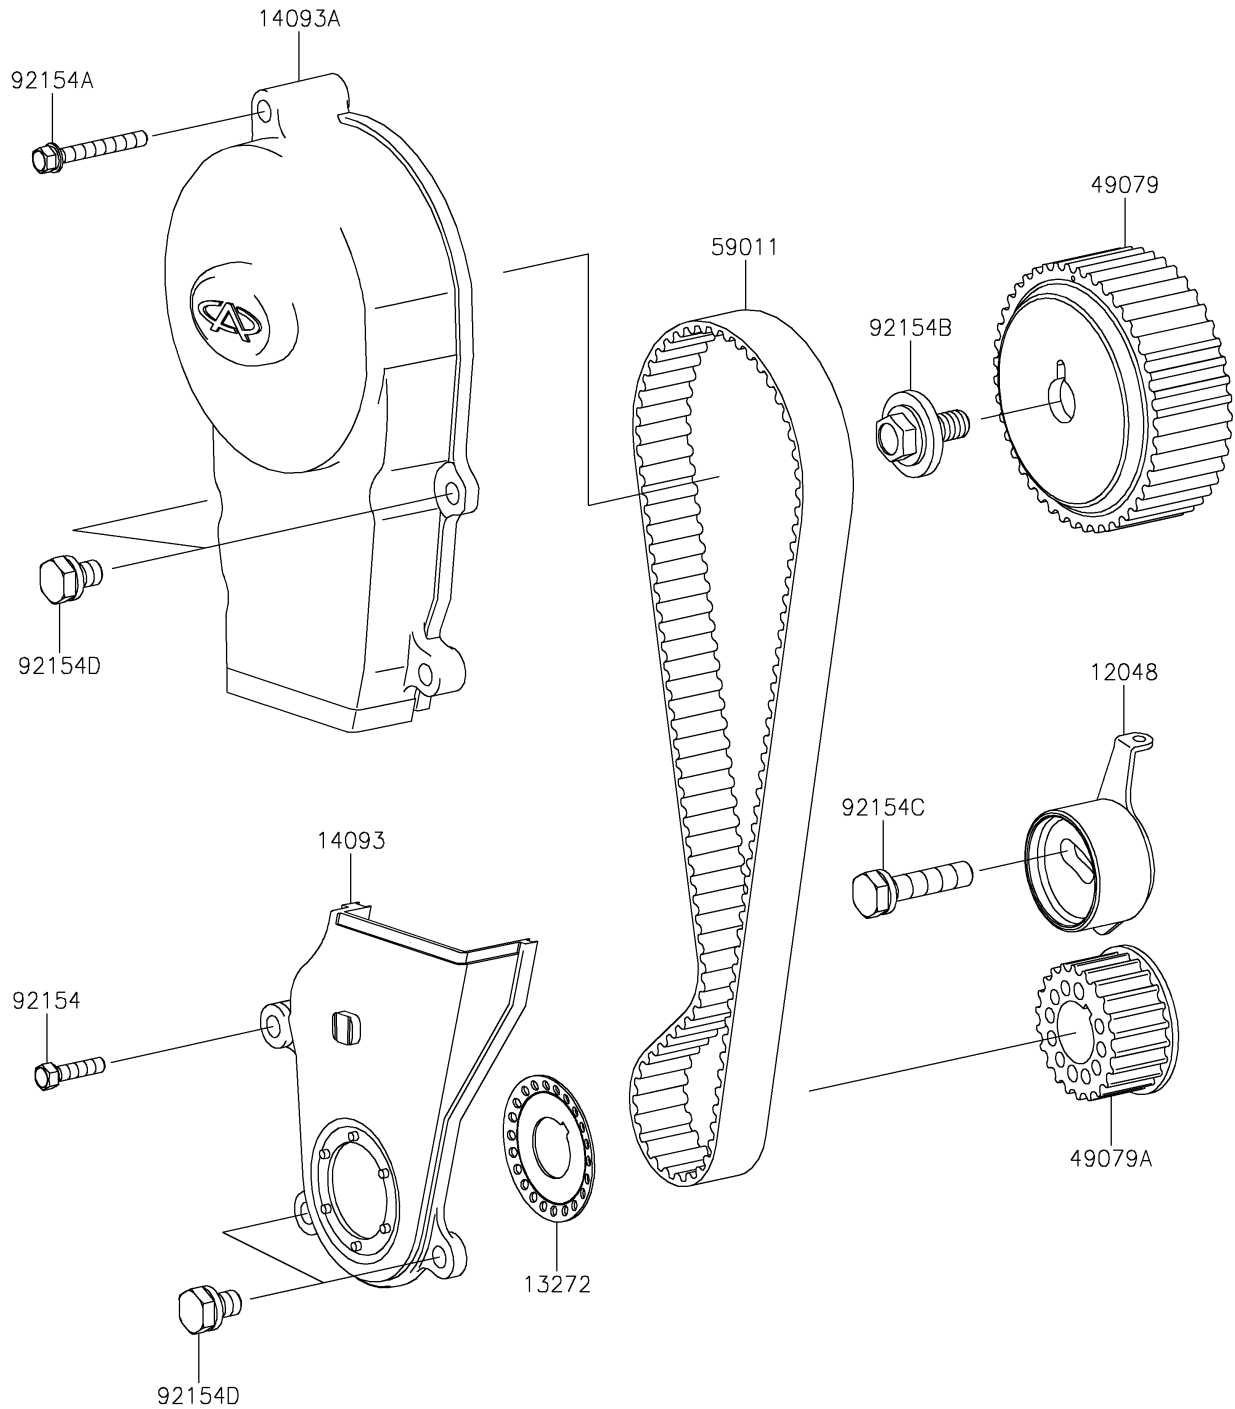

2021 MULE PRO-FXT™ EPS CAMO

PARTS DIAGRAM

Timing Belt

E1215

2021 MULE PRO-FXT™ EPS CAMO

PARTS LIST

Timing Belt

ITEM NAME	PART NUMBER	QUANTITY
-----------	-------------	----------
