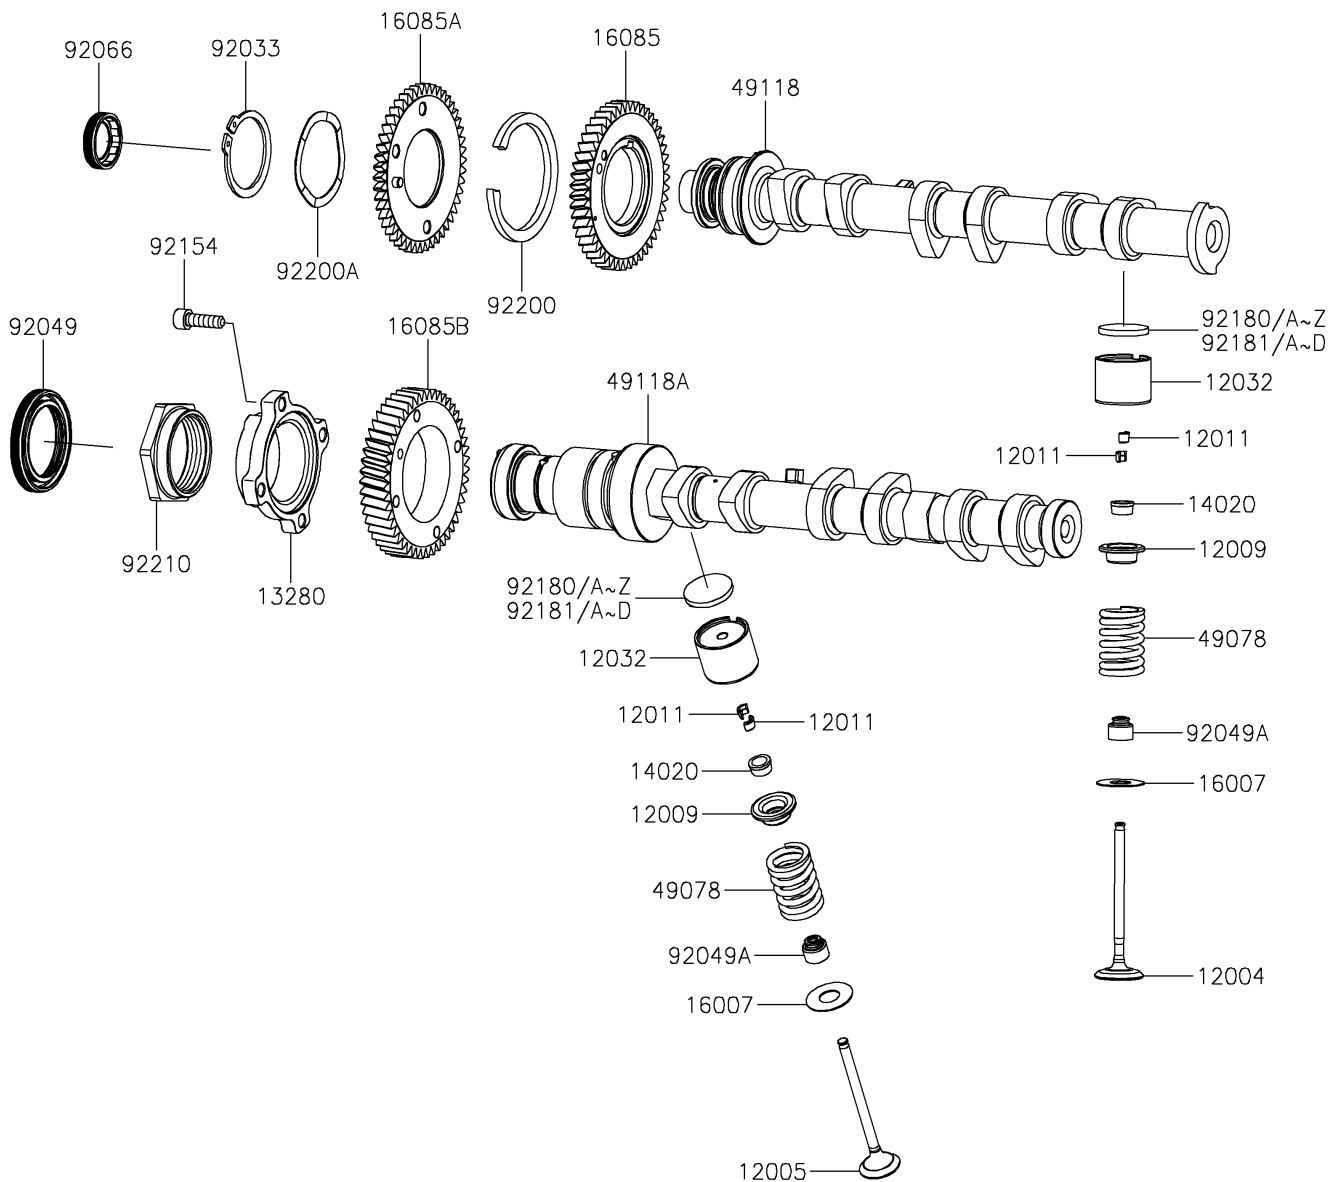

2021 MULE PRO-FXT™ EPS CAMO

PARTS DIAGRAM

Valve(s)/Camshaft(s)

E1211

2021 MULE PRO-FXT™ EPS CAMO

PARTS LIST

Valve(s)/Camshaft(s)

ITEM NAME

PART NUMBER

QUANTITY
