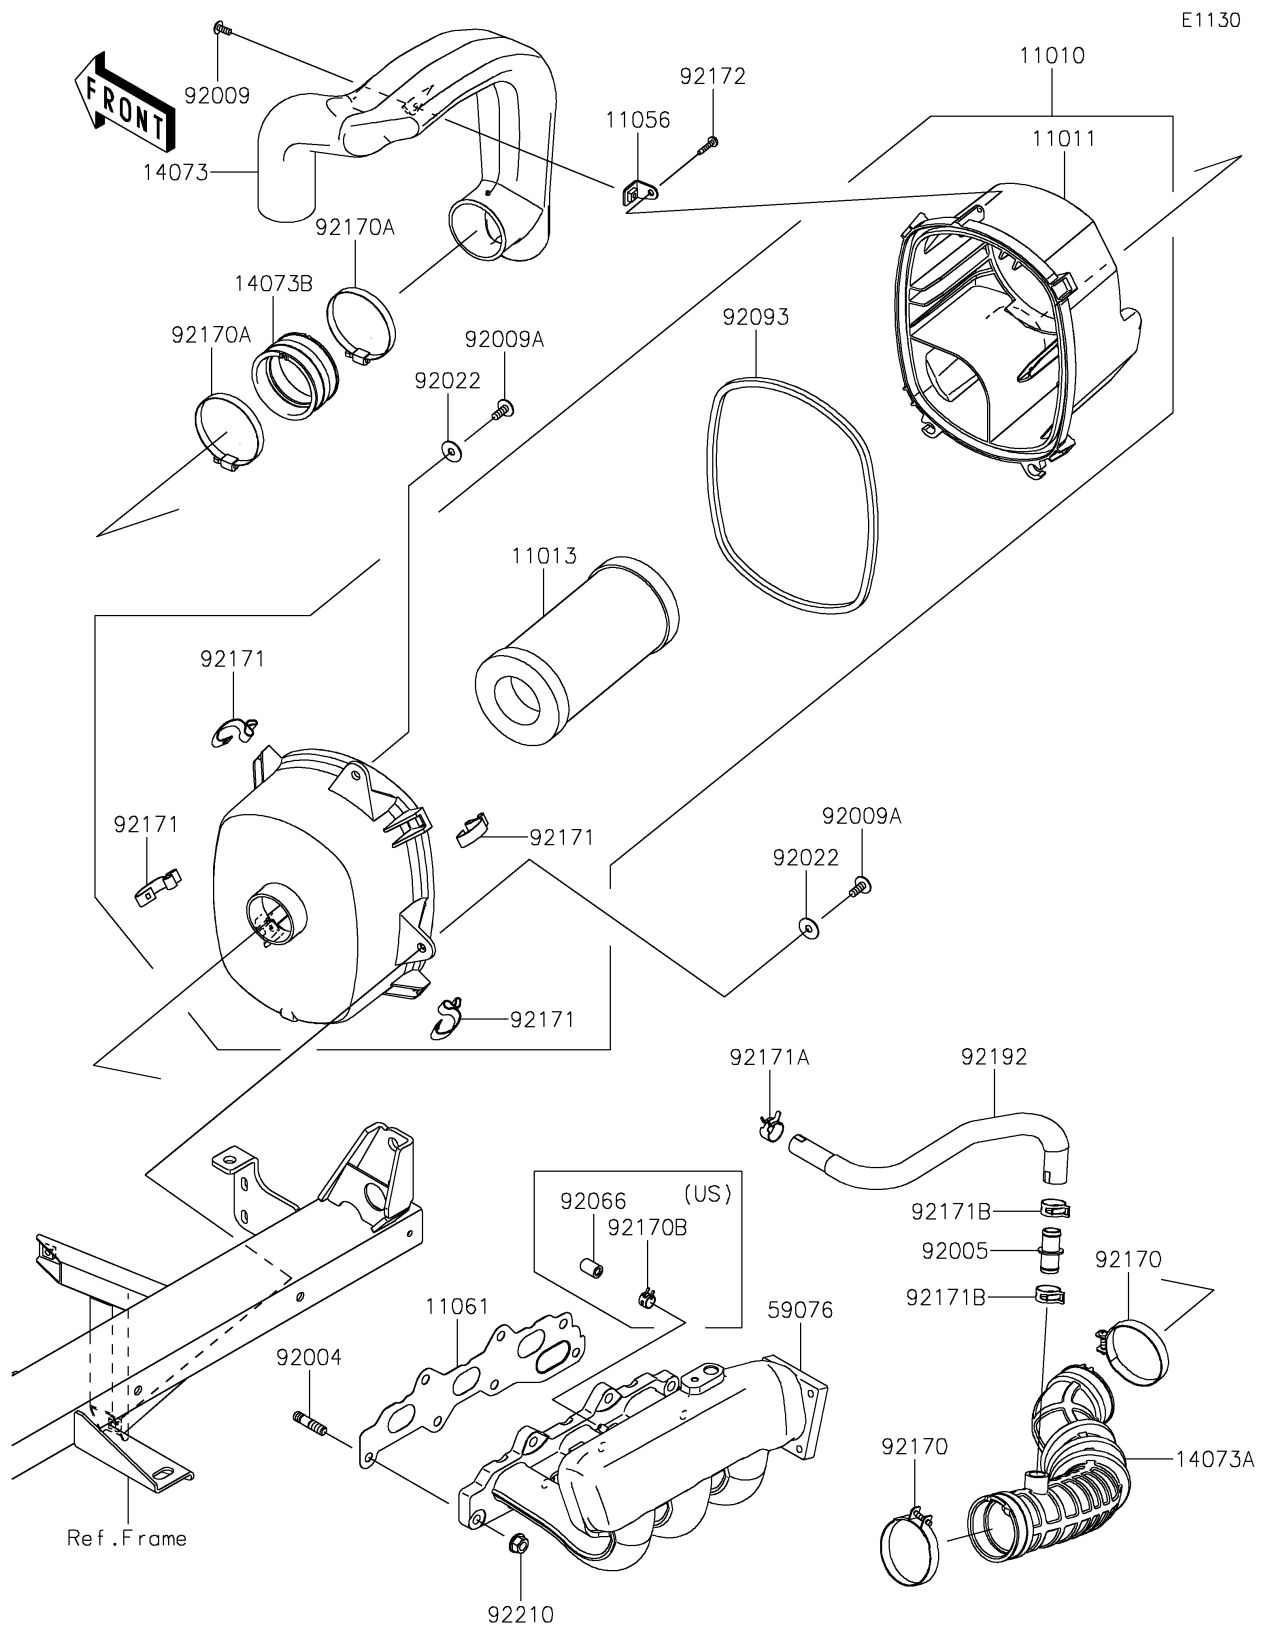

2021 MULE PRO-FXT™ EPS CAMO

PARTS DIAGRAM

Air Cleaner

2021 MULE PRO-FXT™ EPS CAMO

PARTS LIST

Air Cleaner

ITEM NAME	PART NUMBER	QUANTITY
-----------	-------------	----------
