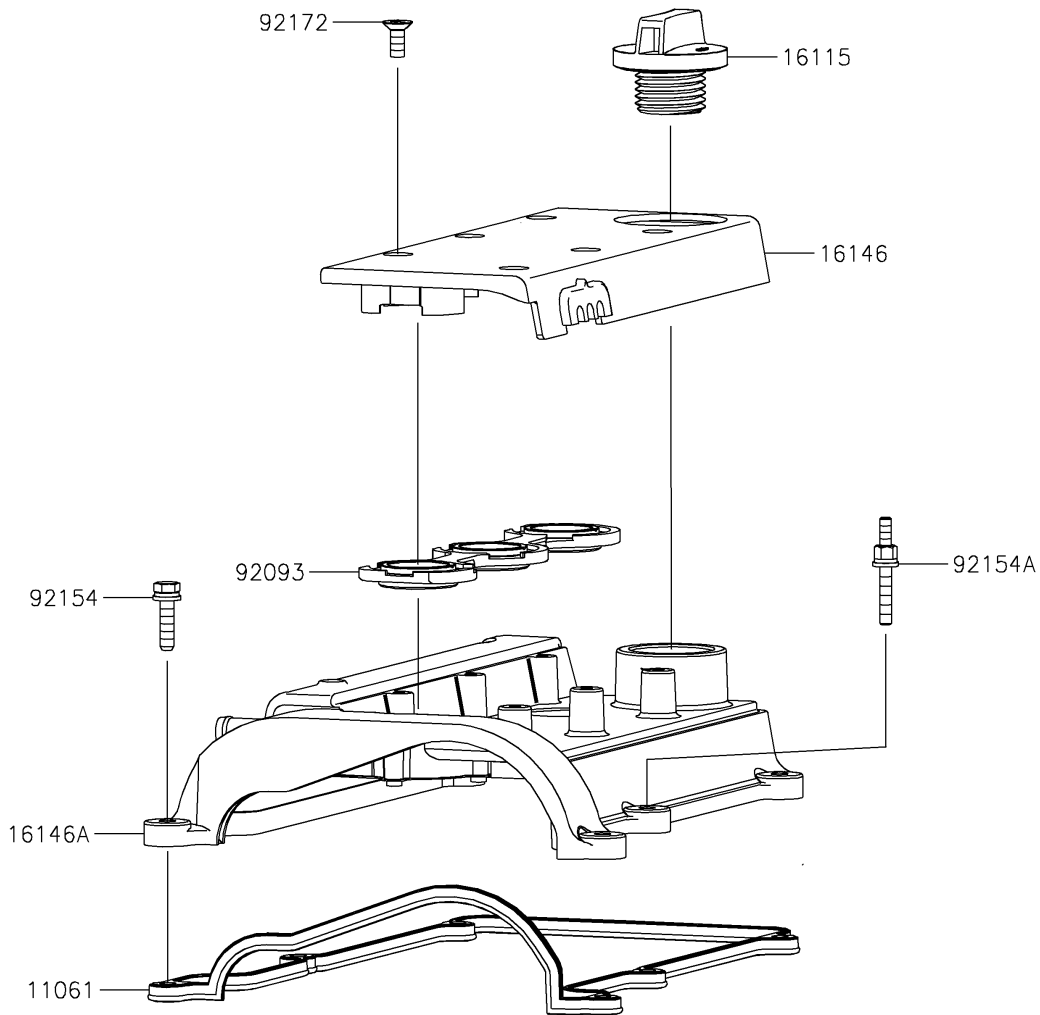

2021 MULE PRO-FXT™ EPS CAMO

PARTS DIAGRAM Cylinder Head Cover

E1112

2021 MULE PRO-FXT™ EPS CAMO

PARTS LIST

Cylinder Head Cover

ITEM NAME	PART NUMBER	QUANTITY
-----------	-------------	----------
