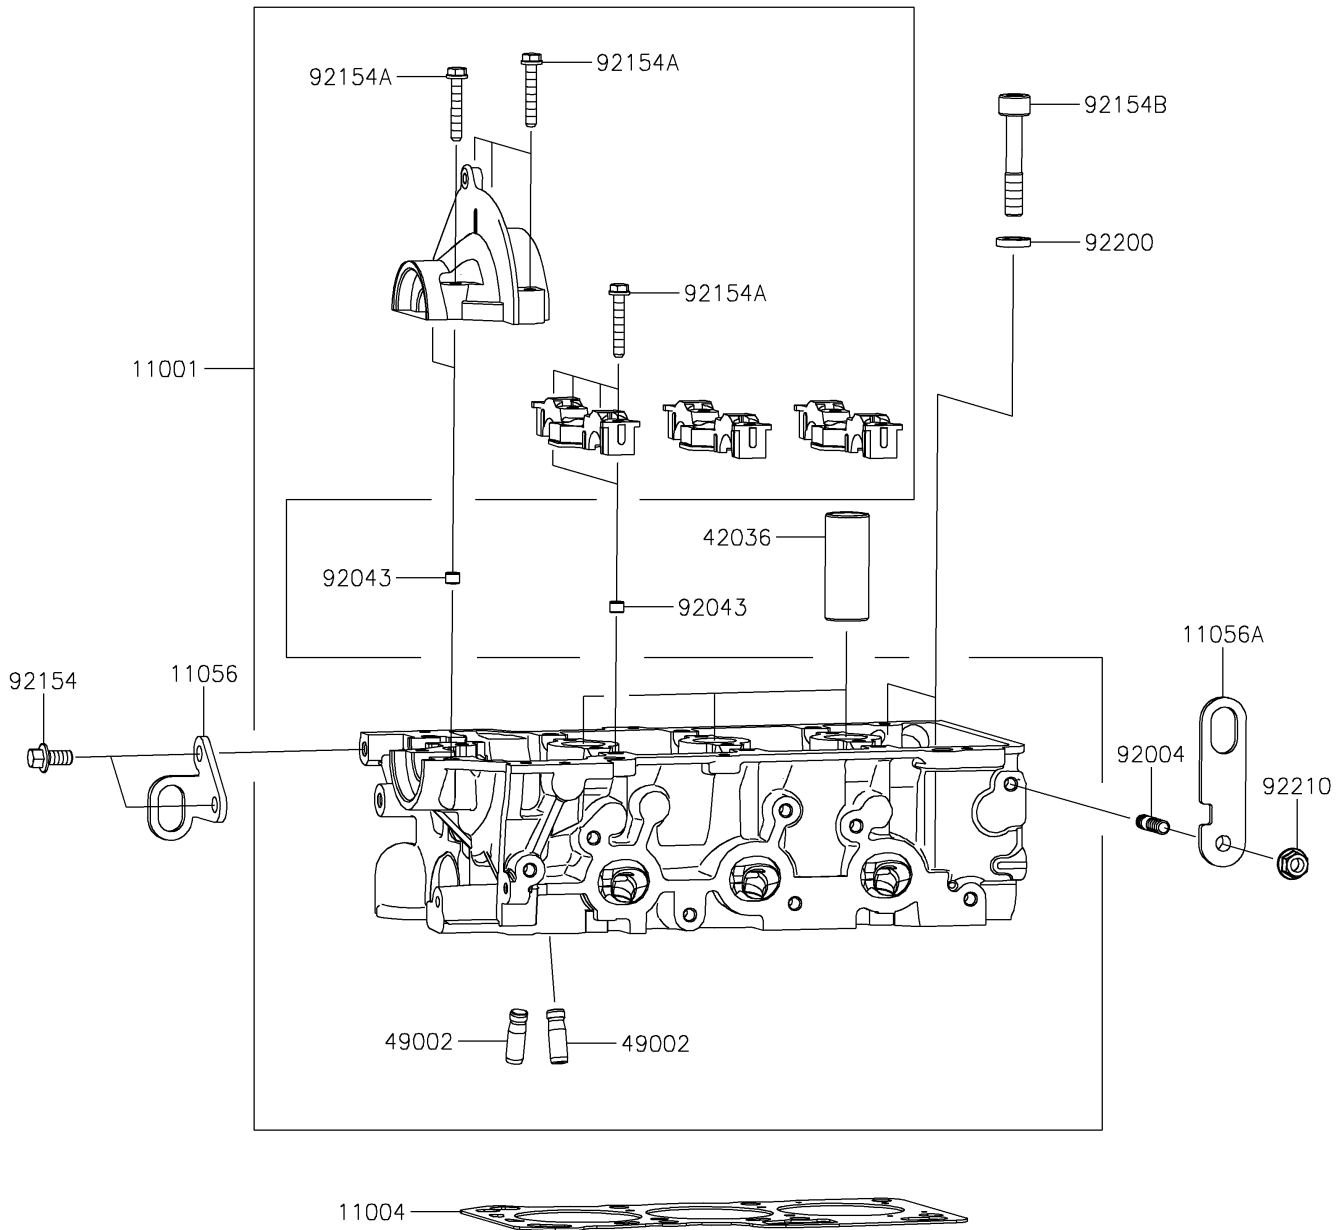

2021 MULE PRO-FXT™ EPS CAMO

PARTS DIAGRAM

Cylinder Head

E1111

2021 MULE PRO-FXT™ EPS CAMO

PARTS LIST

Cylinder Head

ITEM NAME	PART NUMBER	QUANTITY
-----------	-------------	----------
