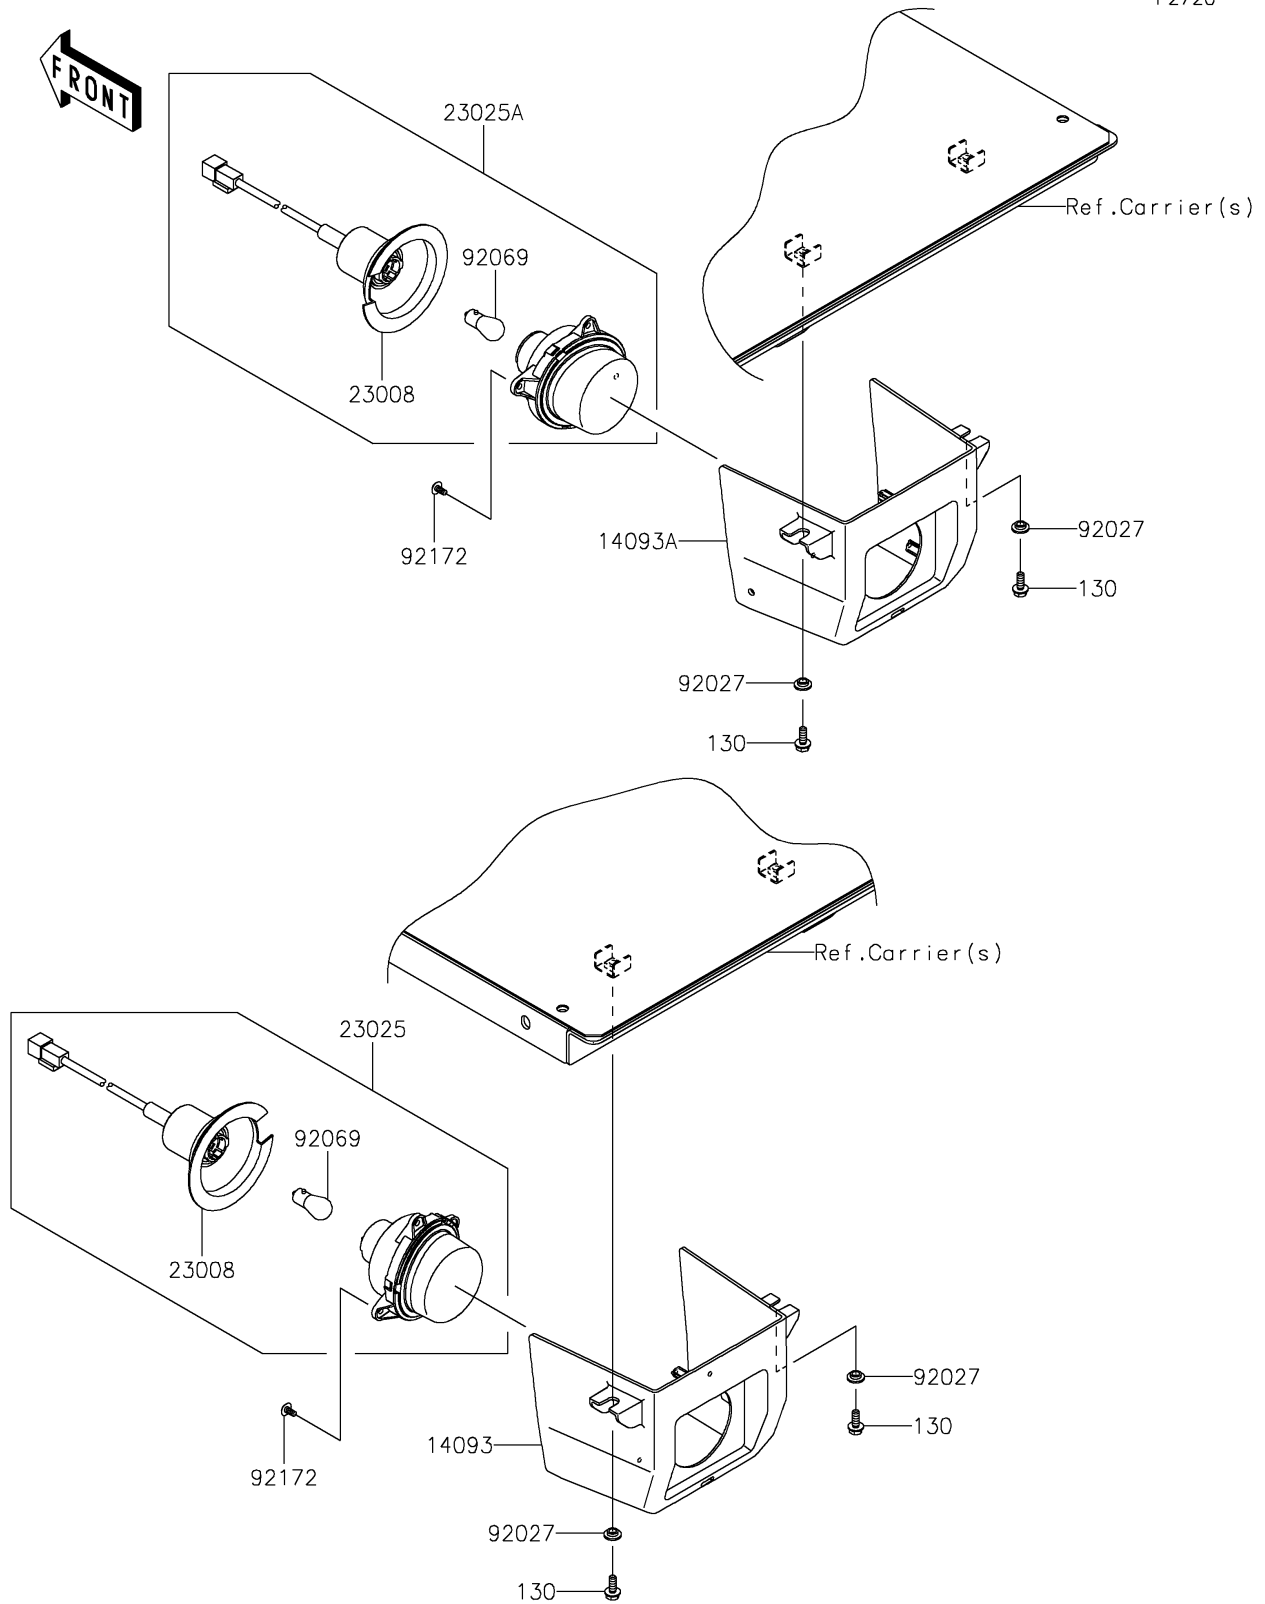

2021 MULE PRO-FXT™

PARTS DIAGRAM

Taillight(s)

F2720

2021 MULE PRO-FXT™

PARTS LIST

Taillight(s)

ITEM NAME	PART NUMBER	QUANTITY
BOLT-FLANGED,6X16 (Ref # 130)	130CA0616	4
COVER,TAIL LAMP,LH (Ref # 14093)	14093-0580	1
COVER,TAIL LAMP,RH (Ref # 14093A)	14093-0581	1
SOCKET-ASSY (Ref # 23008)	23008-0162	2
LAMP-TAIL,LH (Ref # 23025)	23025-0334	1
LAMP-TAIL,RH (Ref # 23025A)	23025-0341	1
COLLAR,L=4.6 (Ref # 92027)	92027-1168	4
BULB,12V 21/5W (Ref # 92069)	92069-0072	2
SCREW,TAPPING,5X10 (Ref # 92172)	92172-0262	6