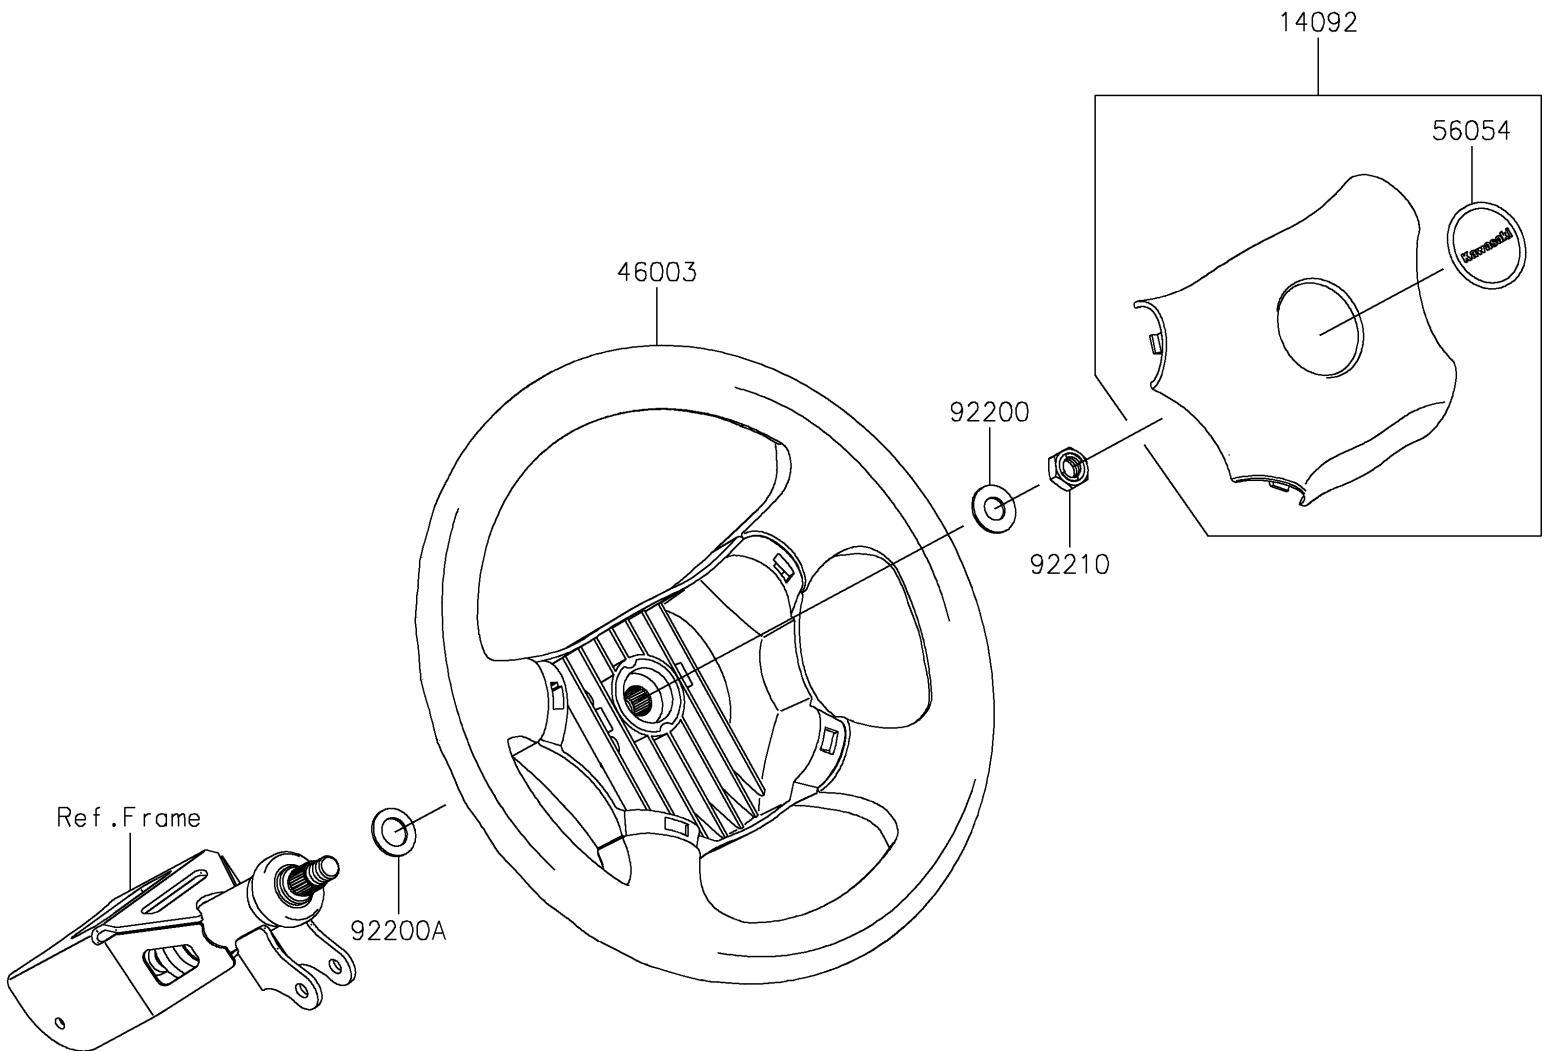

2021 MULE PRO-FXT™

PARTS DIAGRAM

Steering Wheel

F2311

2021 MULE PRO-FXT™

PARTS LIST

Steering Wheel

ITEM NAME

PART NUMBER

QUANTITY
