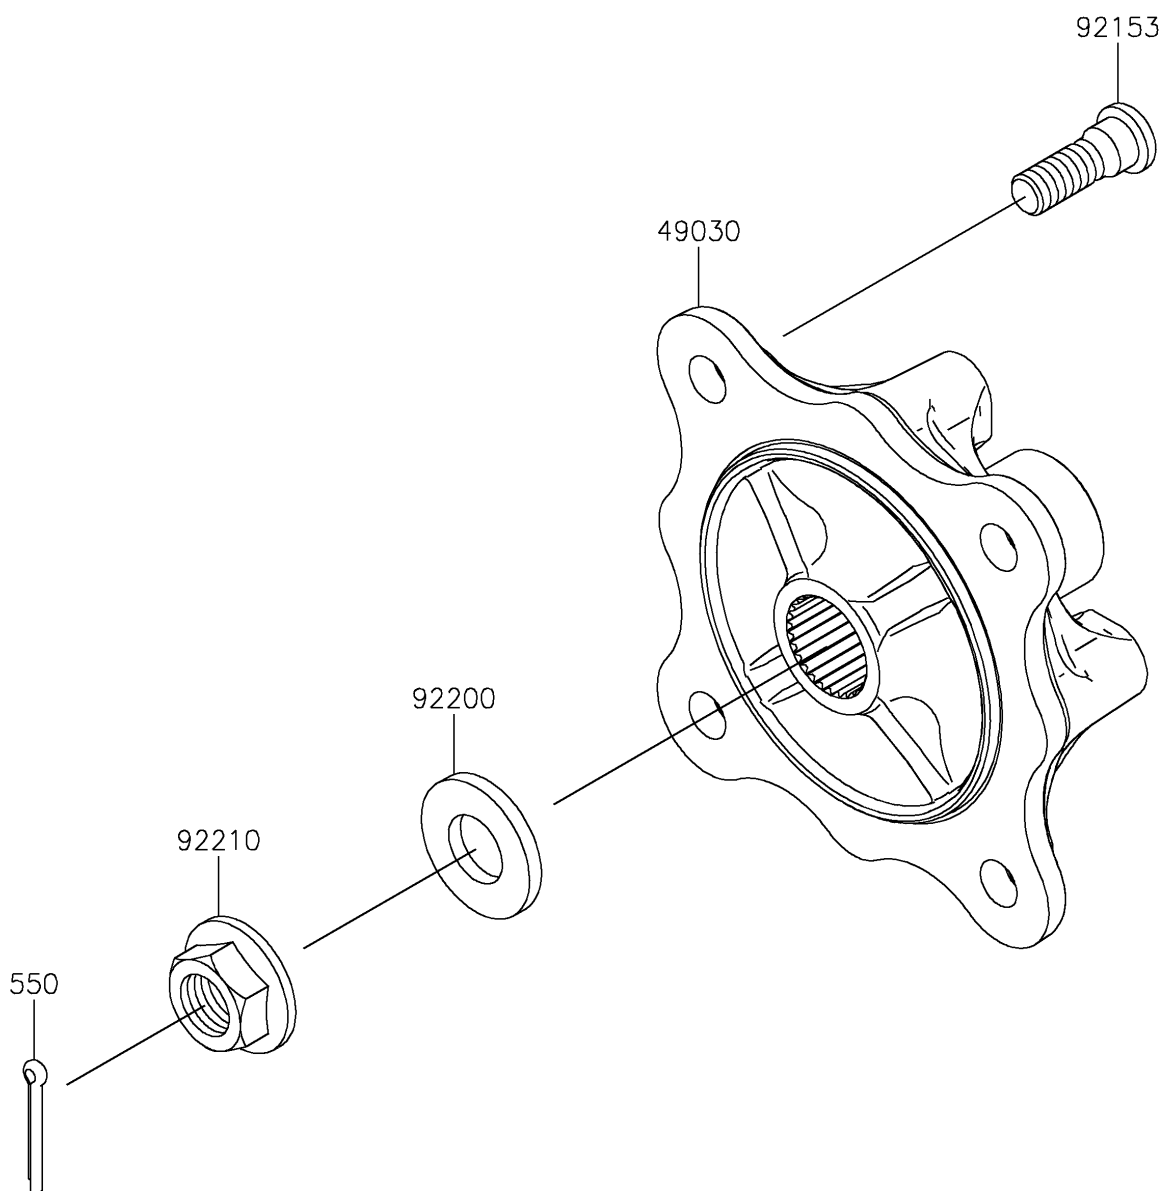

2021 MULE PRO-FXT™

PARTS DIAGRAM

Rear Hubs/Brakes

F2240

2021 MULE PRO-FXT™

PARTS LIST

Rear Hubs/Brakes

ITEM NAME

PART NUMBER

QUANTITY
