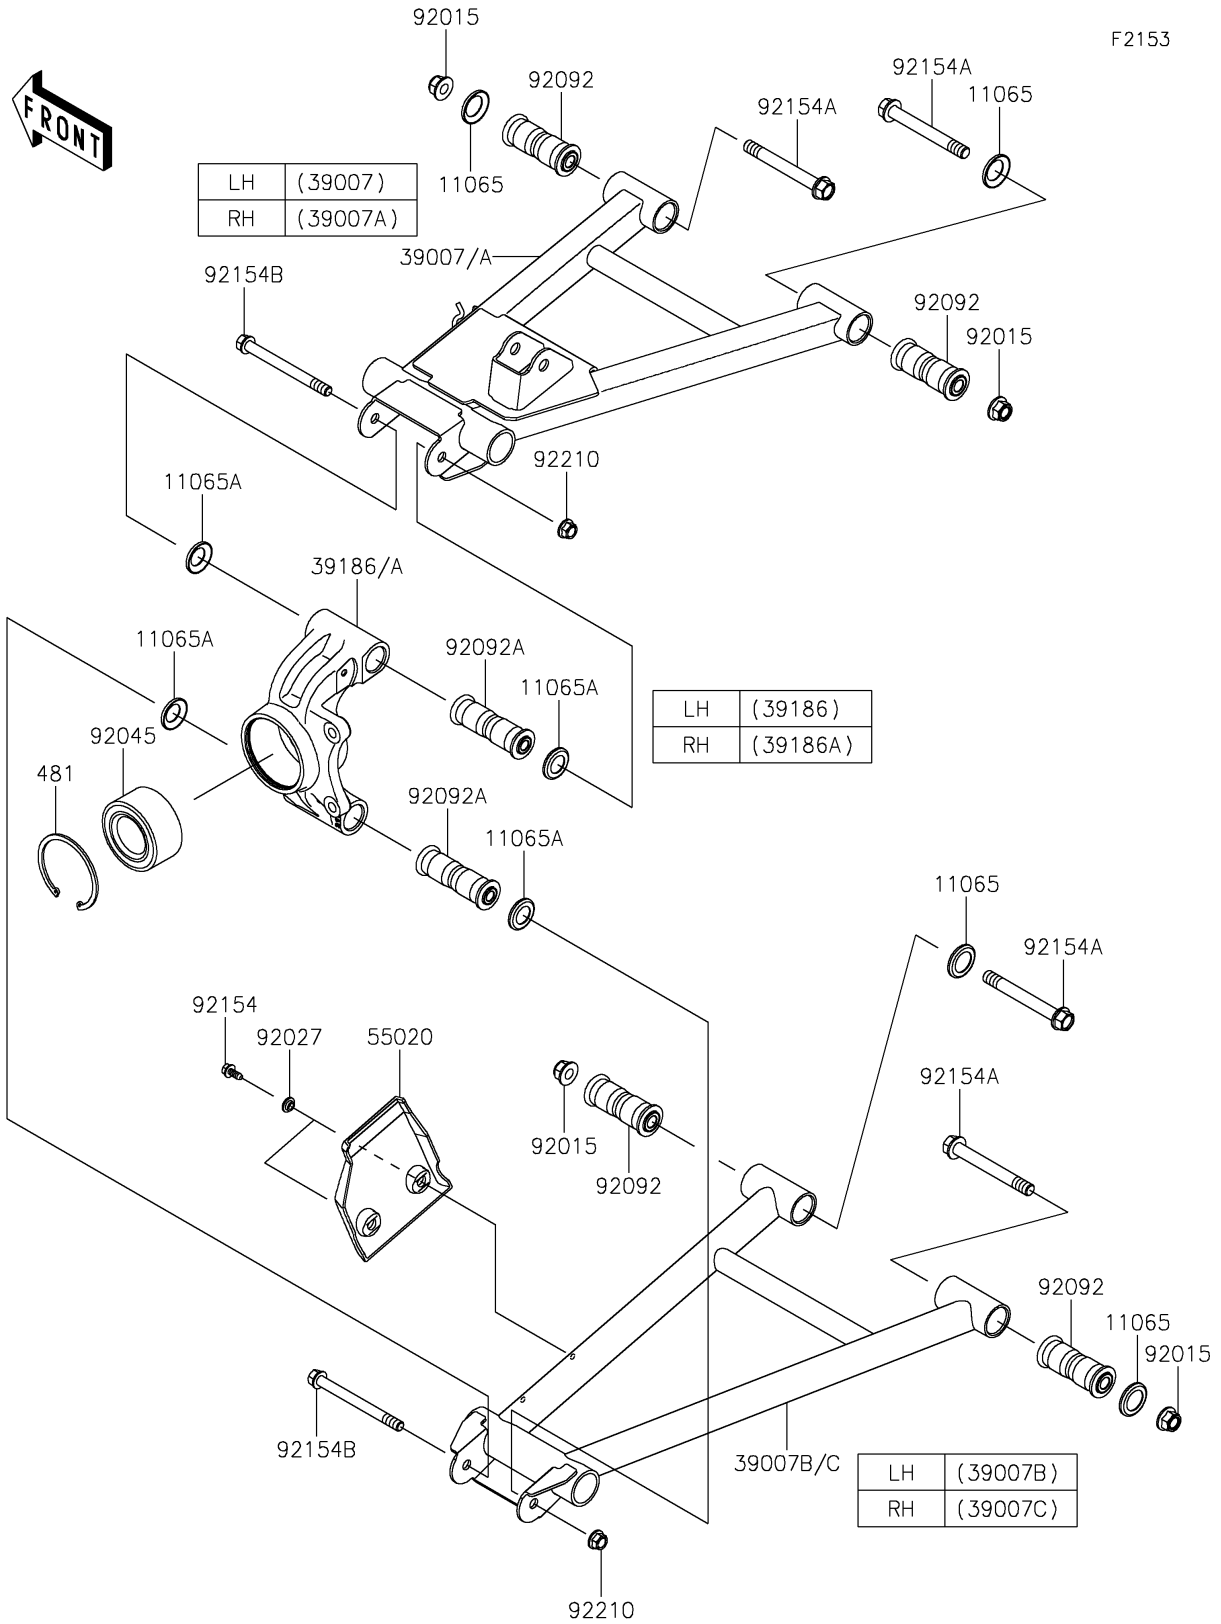

2021 MULE PRO-FXT™

PARTS DIAGRAM

Rear Suspension

2021 MULE PRO-FXT™

PARTS LIST

Rear Suspension

ITEM NAME

PART NUMBER

QUANTITY
