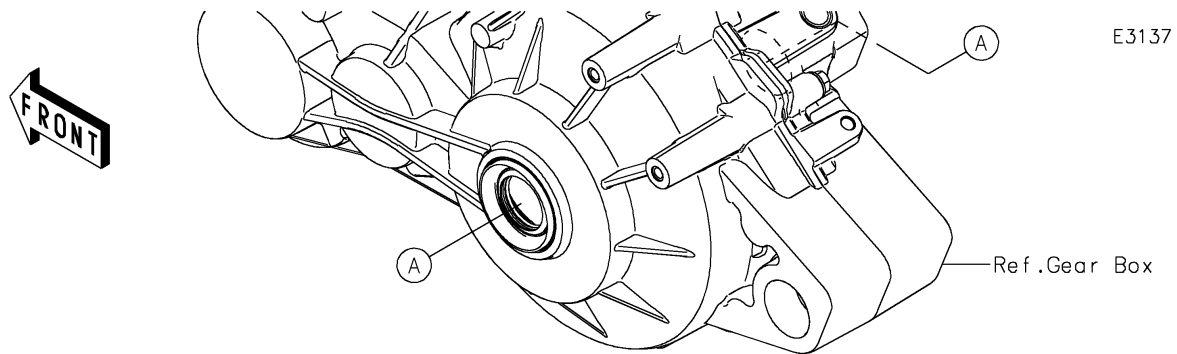

2021 MULE PRO-FXT™

PARTS DIAGRAM

Drive Shaft-Rear

2021 MULE PRO-FXT™

PARTS LIST

Drive Shaft-Rear

ITEM NAME

PART NUMBER