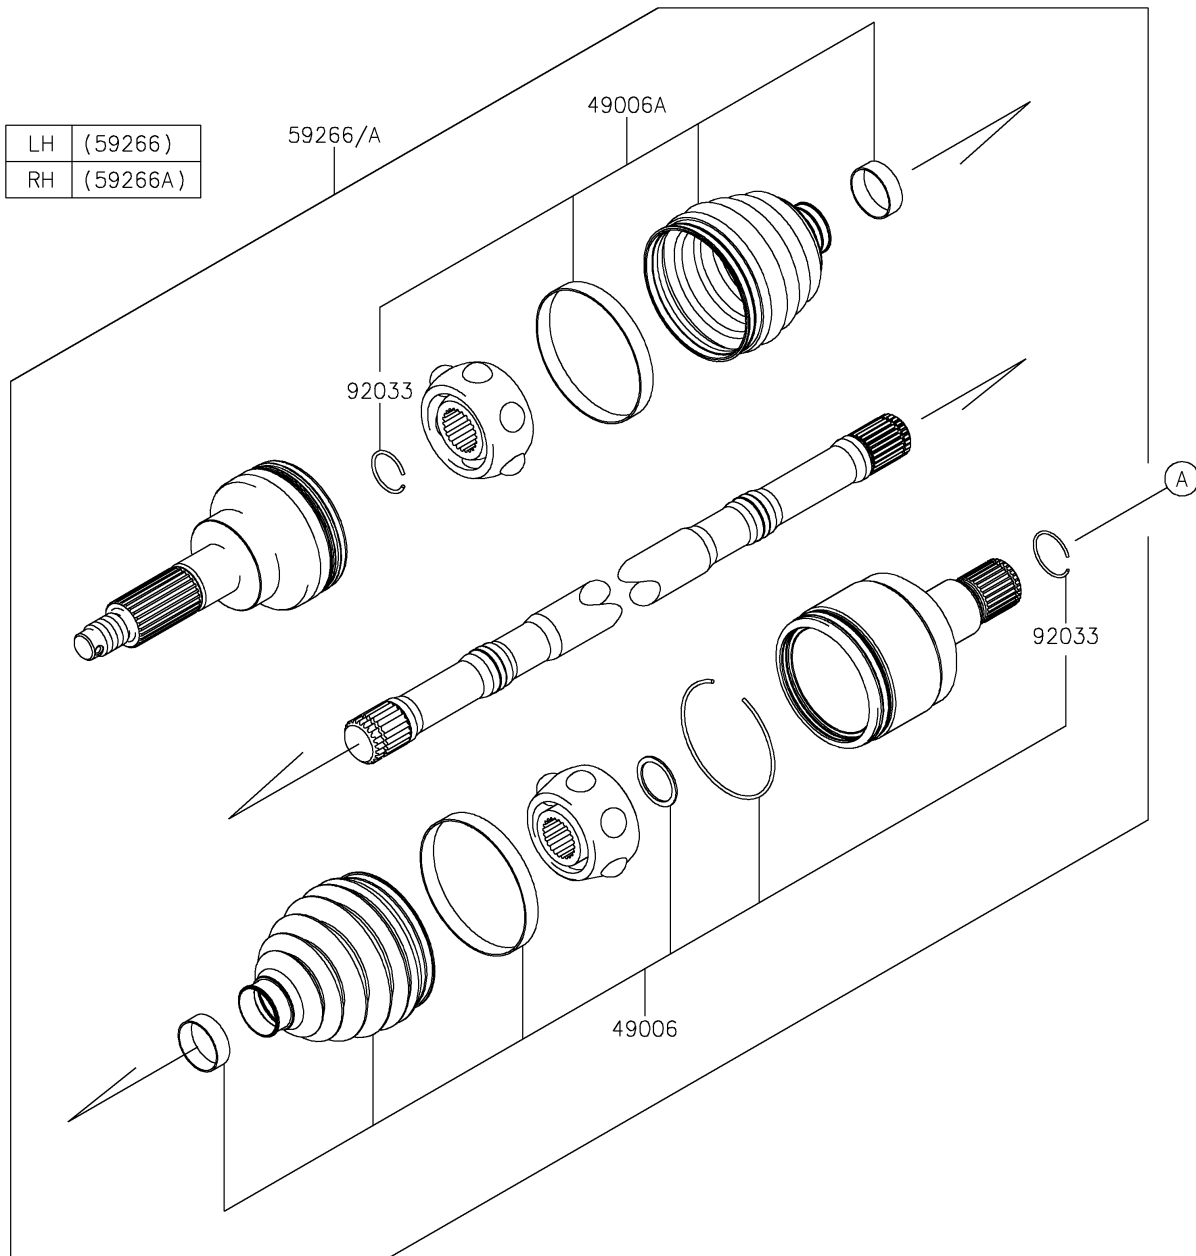

2021 MULE PRO-FXT™

PARTS DIAGRAM

Drive Shaft-Rear

2021 MULE PRO-FXT™

PARTS LIST

Drive Shaft-Rear

ITEM NAME

PART NUMBER

QUANTITY
