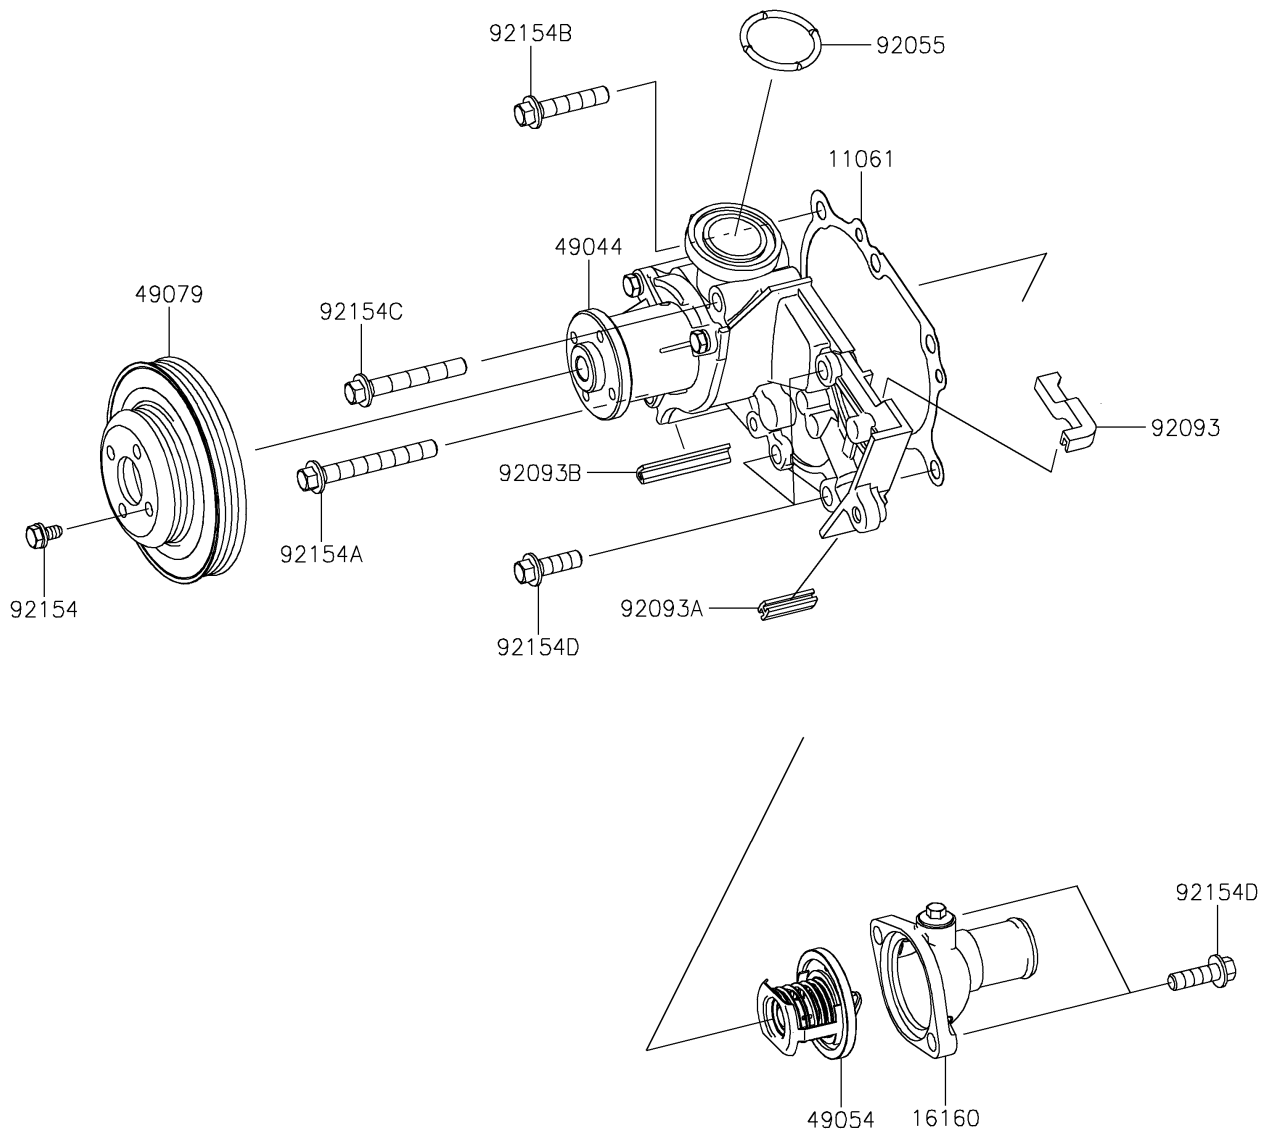

2021 MULE PRO-FXT™

PARTS DIAGRAM

Water Pump

E3031

2021 MULE PRO-FXT™

PARTS LIST

Water Pump

ITEM NAME

PART NUMBER

QUANTITY
