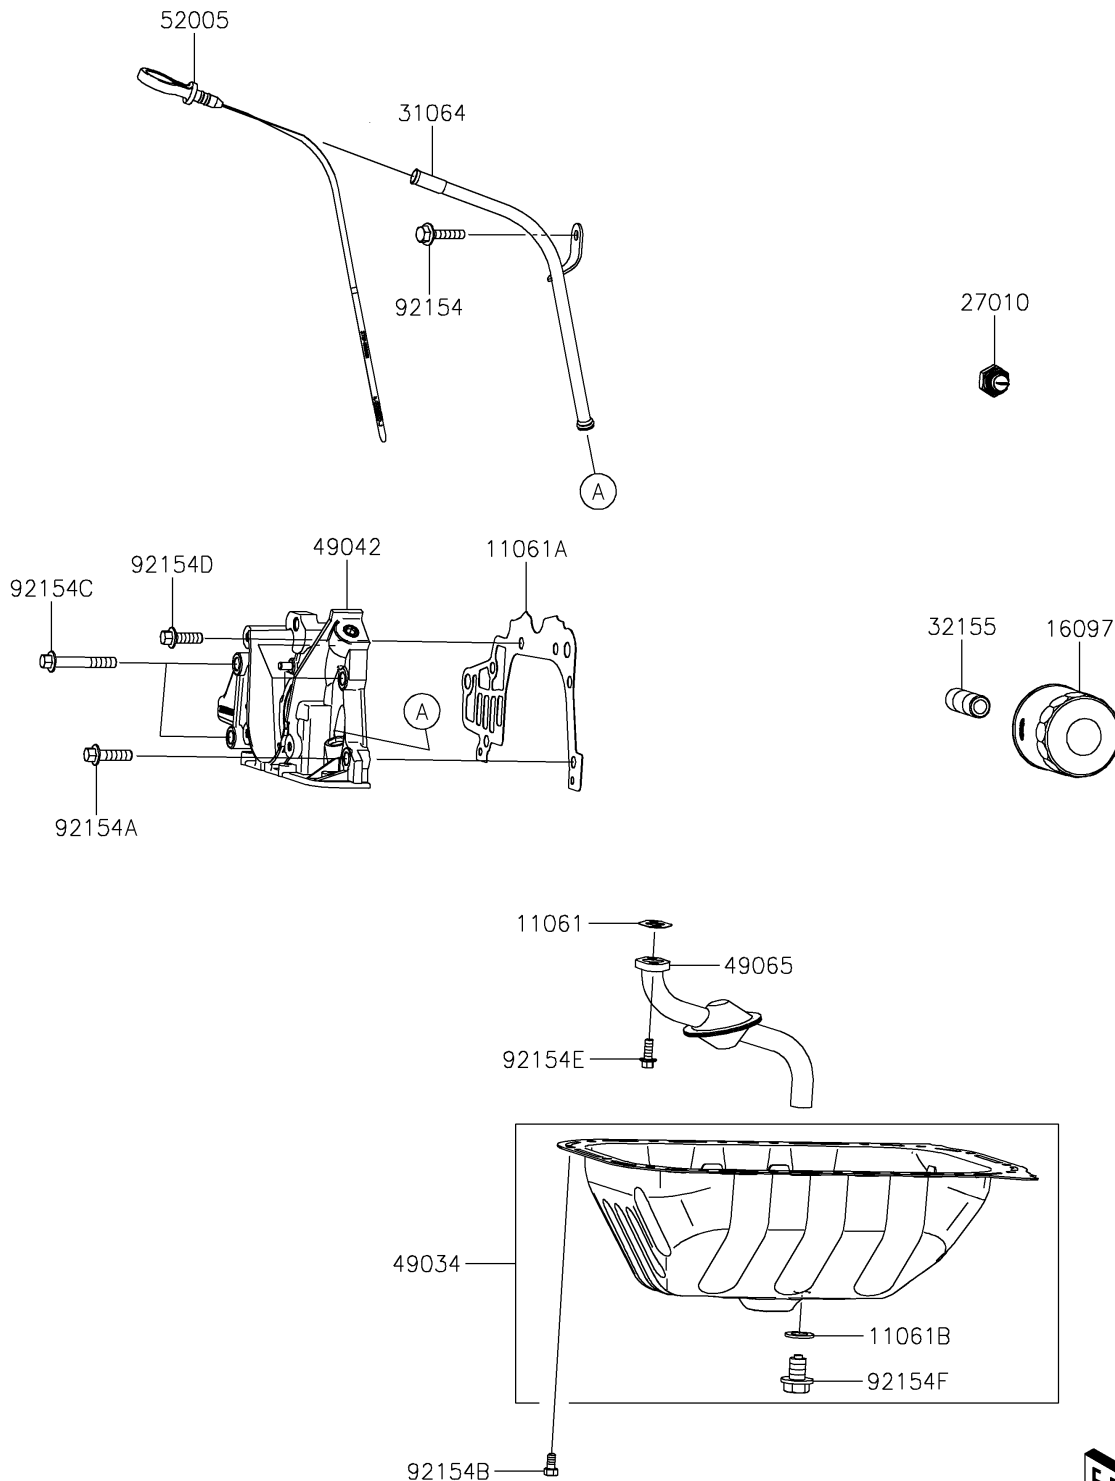

2021 MULE PRO-FXT™

PARTS DIAGRAM

Oil Pump/Oil Filter

E1710

2021 MULE PRO-FXT™

PARTS LIST

Oil Pump/Oil Filter

ITEM NAME	PART NUMBER	QUANTITY
-----------	-------------	----------
