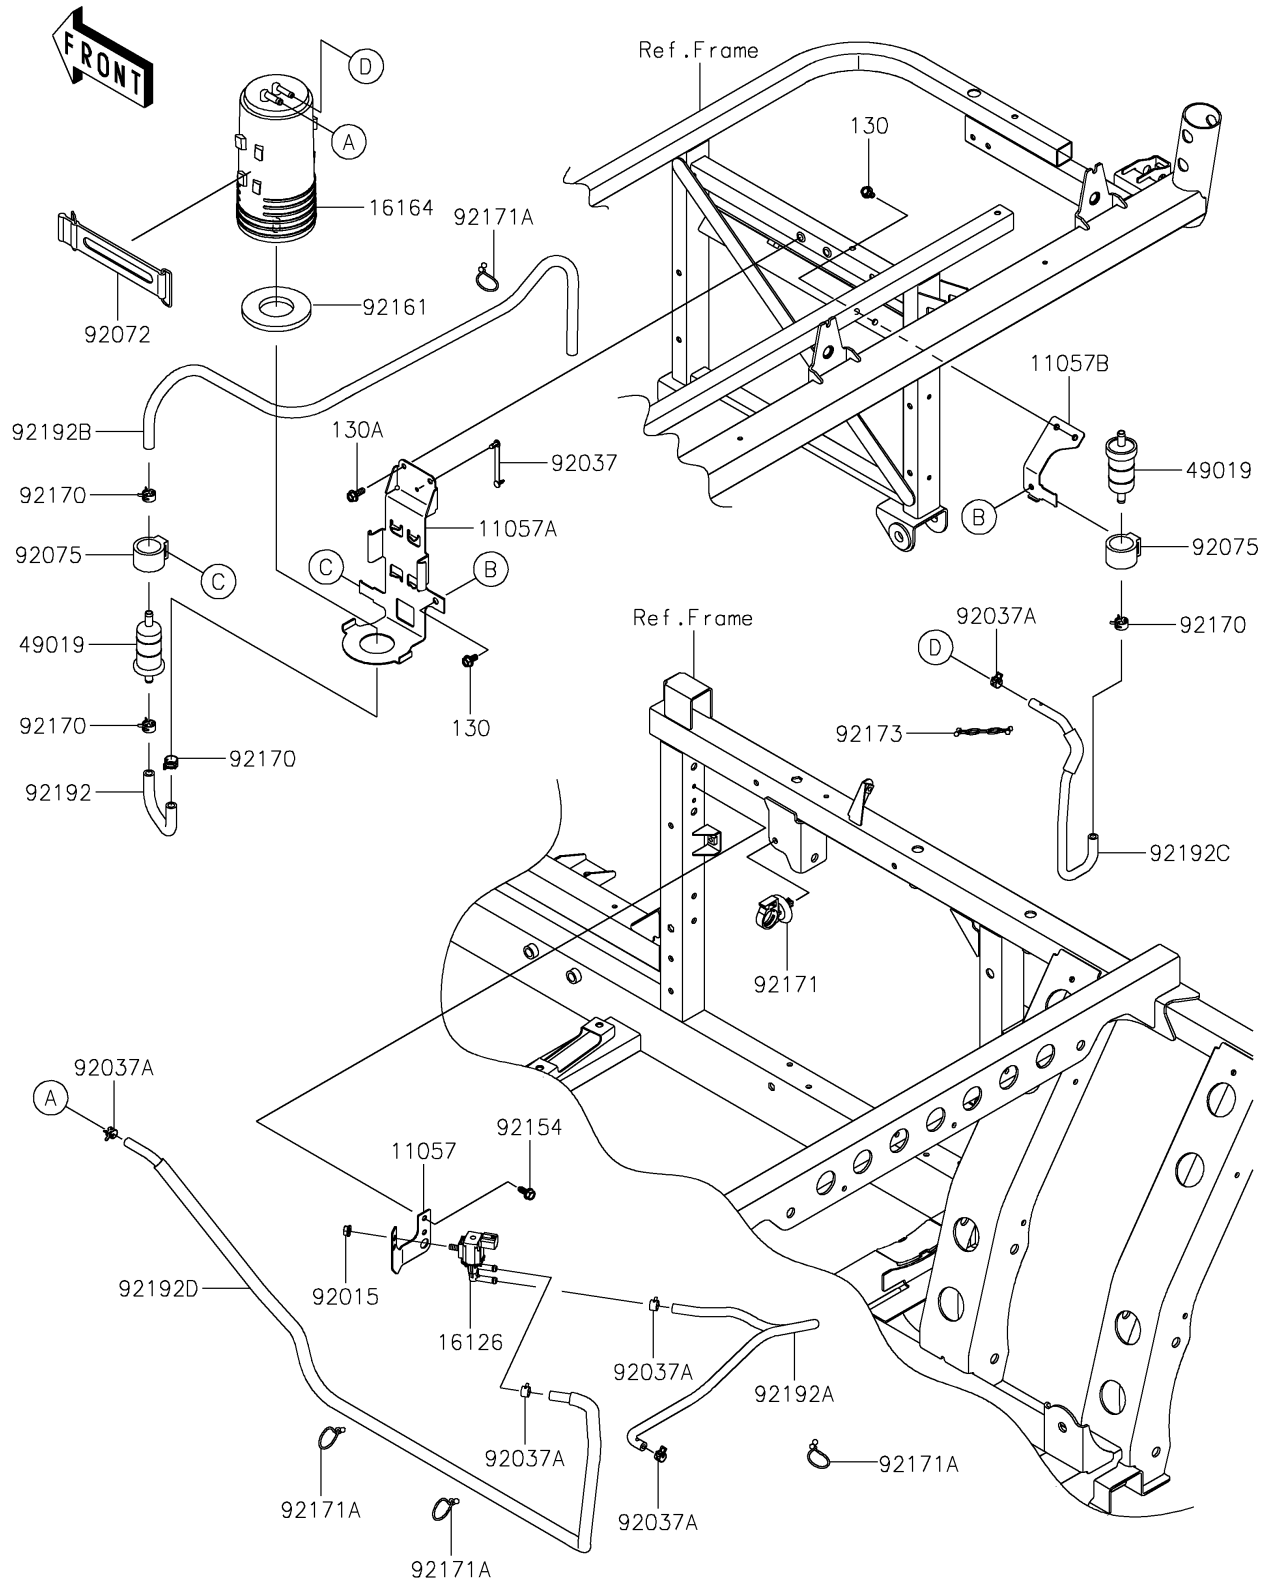

2021 MULE PRO-FXT™

PARTS DIAGRAM

Fuel Evaporative System(CA)

E1650

2021 MULE PRO-FXT™

PARTS LIST

Fuel Evaporative System(CA)

ITEM NAME

PART NUMBER

QUANTITY
