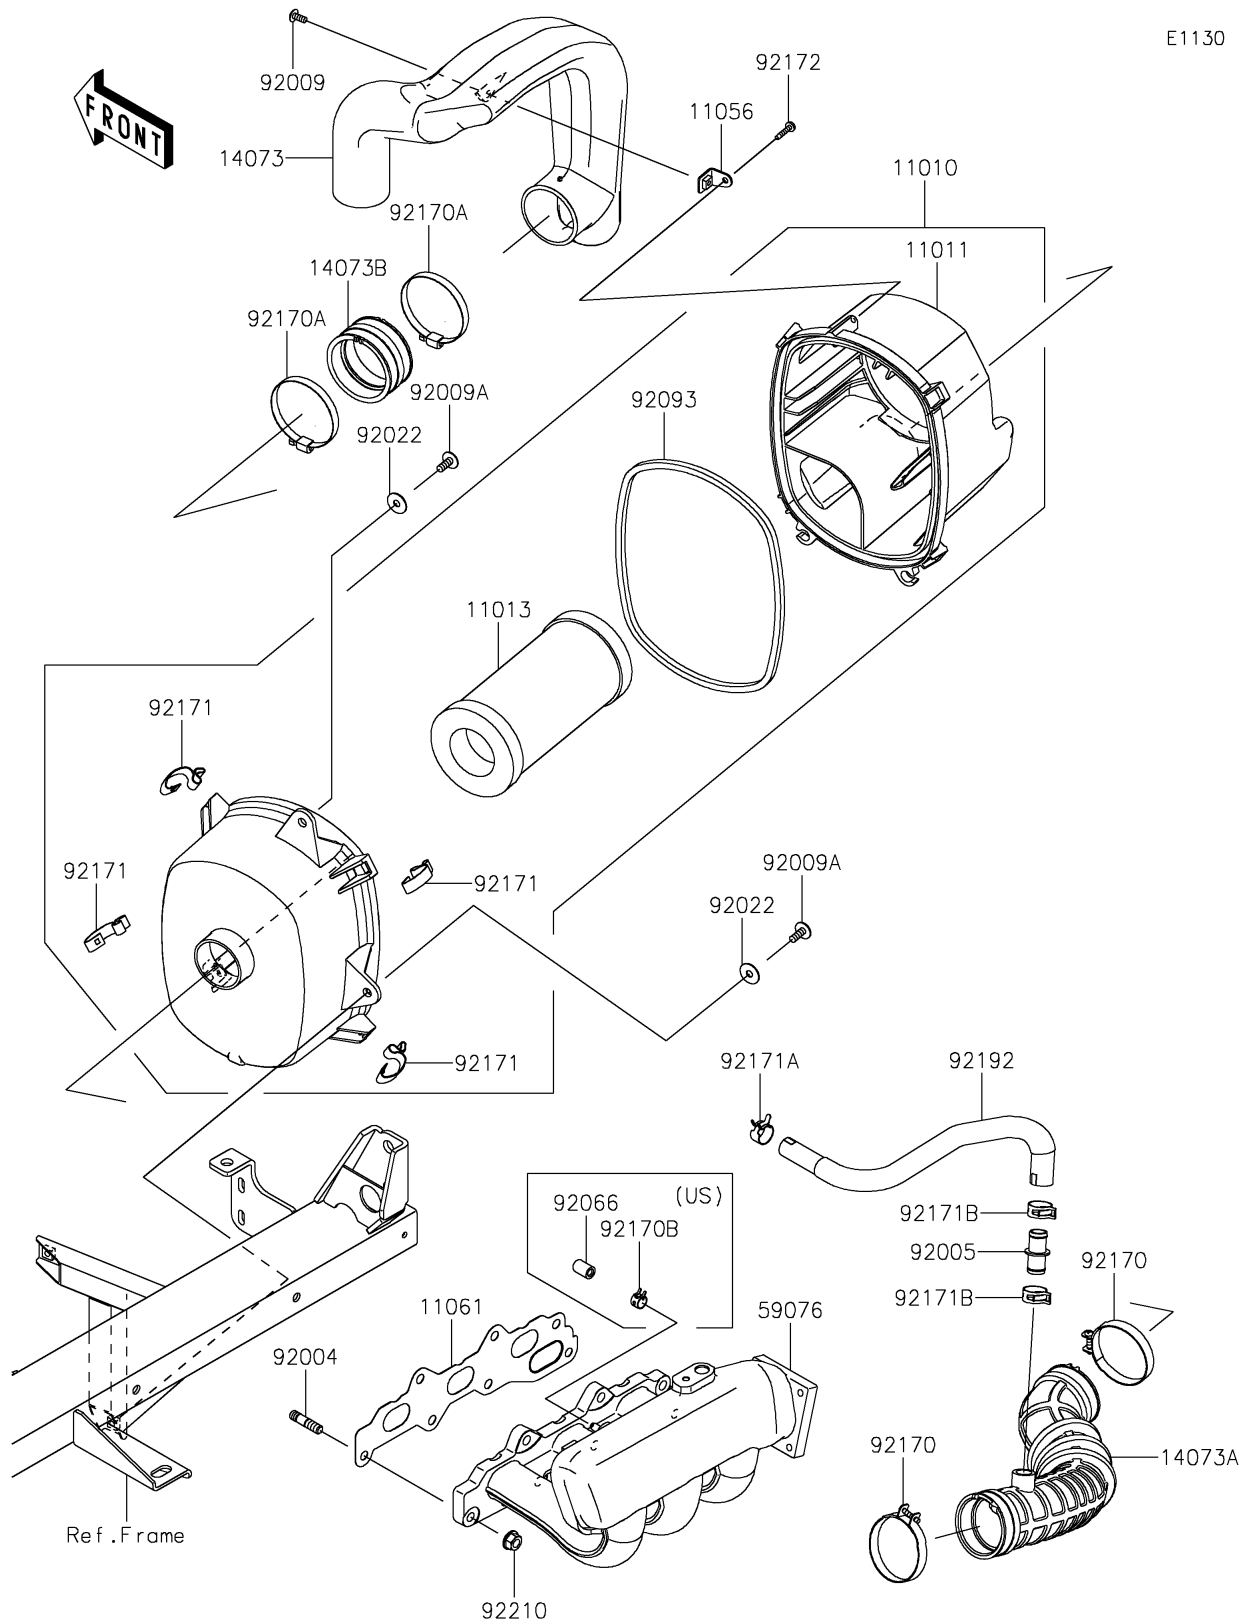

2021 MULE PRO-FXT™

PARTS DIAGRAM

Air Cleaner

E1130

2021 MULE PRO-FXT™

PARTS LIST

Air Cleaner

ITEM NAME

PART NUMBER

QUANTITY
