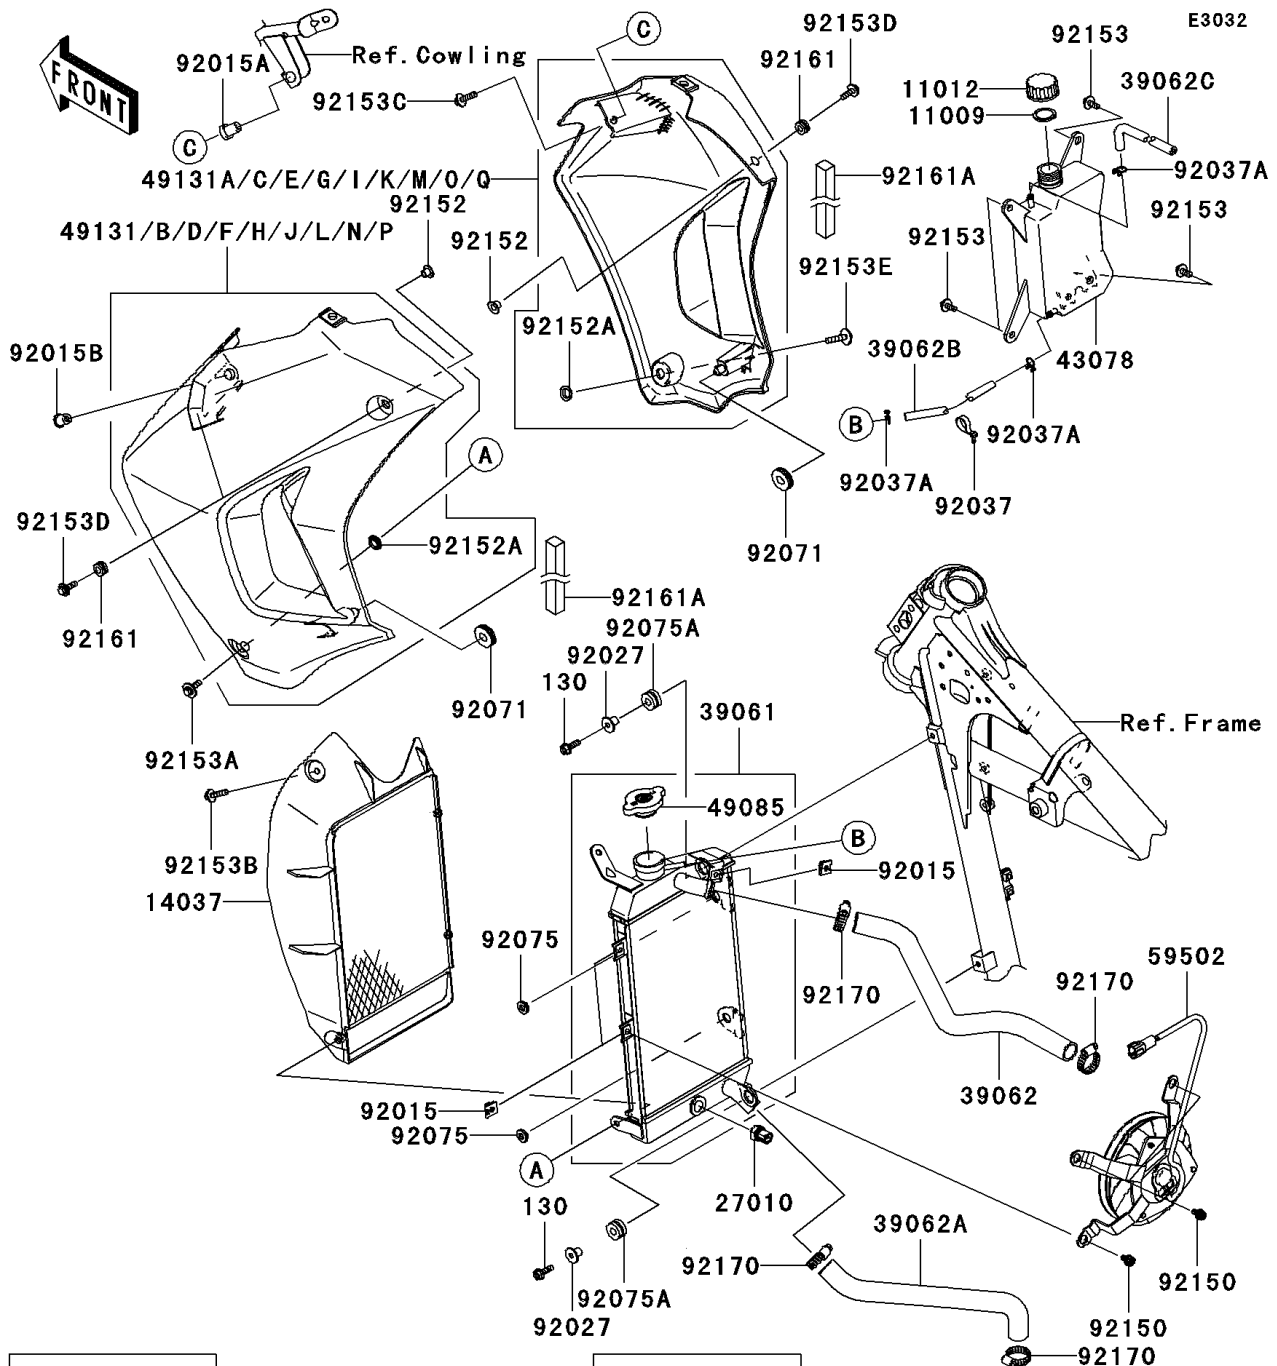

2009 KLR™ 650

PARTS DIAGRAM

Radiator

WD

(49131/A)	Silver
(49131B/C)	Ebony-Red
(49131D/E)	Ebony-Blue

WD

('09)	(49131F/G)	Ebony-Ebony
	(49131H/I)	Ebony-Red
	(49131J/K)	Ebony-Blue
('10)	(49131L/M)	Ebony-Red
	(49131N/O)	Ebony-Ebony
	(49131P/Q)	Ebony-Blue

2009 KLR™ 650

PARTS LIST

Radiator

Kawasaki

Let the Good Times Roll®

ITEM NAME

PART NUMBER

QUANTITY
