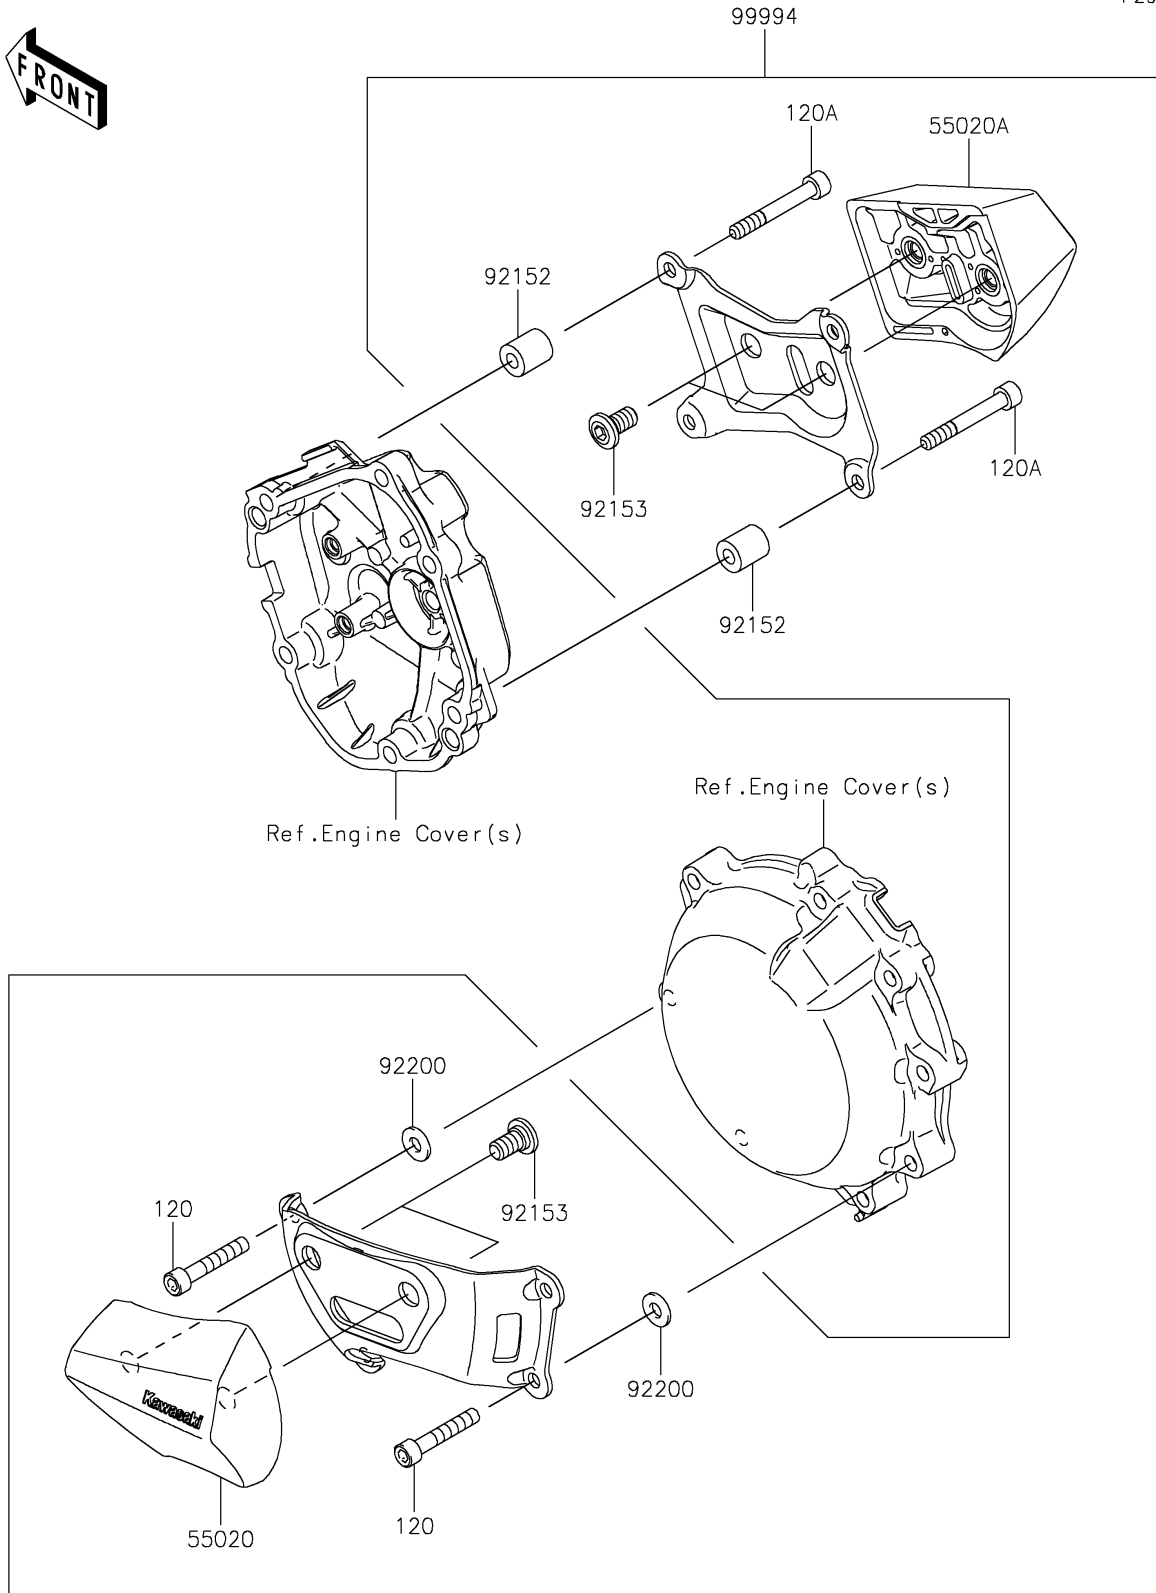

2021 Ninja® ZX™ -10R ABS KRT Edition

PARTS DIAGRAM

Accessory(Slider)

F2910

2021 Ninja® ZX™-10R ABS KRT Edition

Kawasaki
Let the Good Times Roll®

PARTS LIST

Accessory(Slider)

ITEM NAME	PART NUMBER	QUANTITY
GUARD,ENGINE,LH (Ref # 55020)	55020-0595	1
GUARD,ENGINE,RH (Ref # 55020A)	55020-0596	1
COLLAR,6.5X14X16 (Ref # 92152)	92152-0940	4
BOLT,SOCKET,8X15 (Ref # 92153)	92153-1810	4
WASHER,6.5X14.5X1.5 (Ref # 92200)	92200-3775	4
KIT-ACCESSORY,SLIDER (Ref # 99994)	99994-0210	1
BOLT-SOCKET,6X35 (Ref # 120)	120CC0635	4
BOLT-SOCKET,6X45 (Ref # 120A)	120CC0645	4