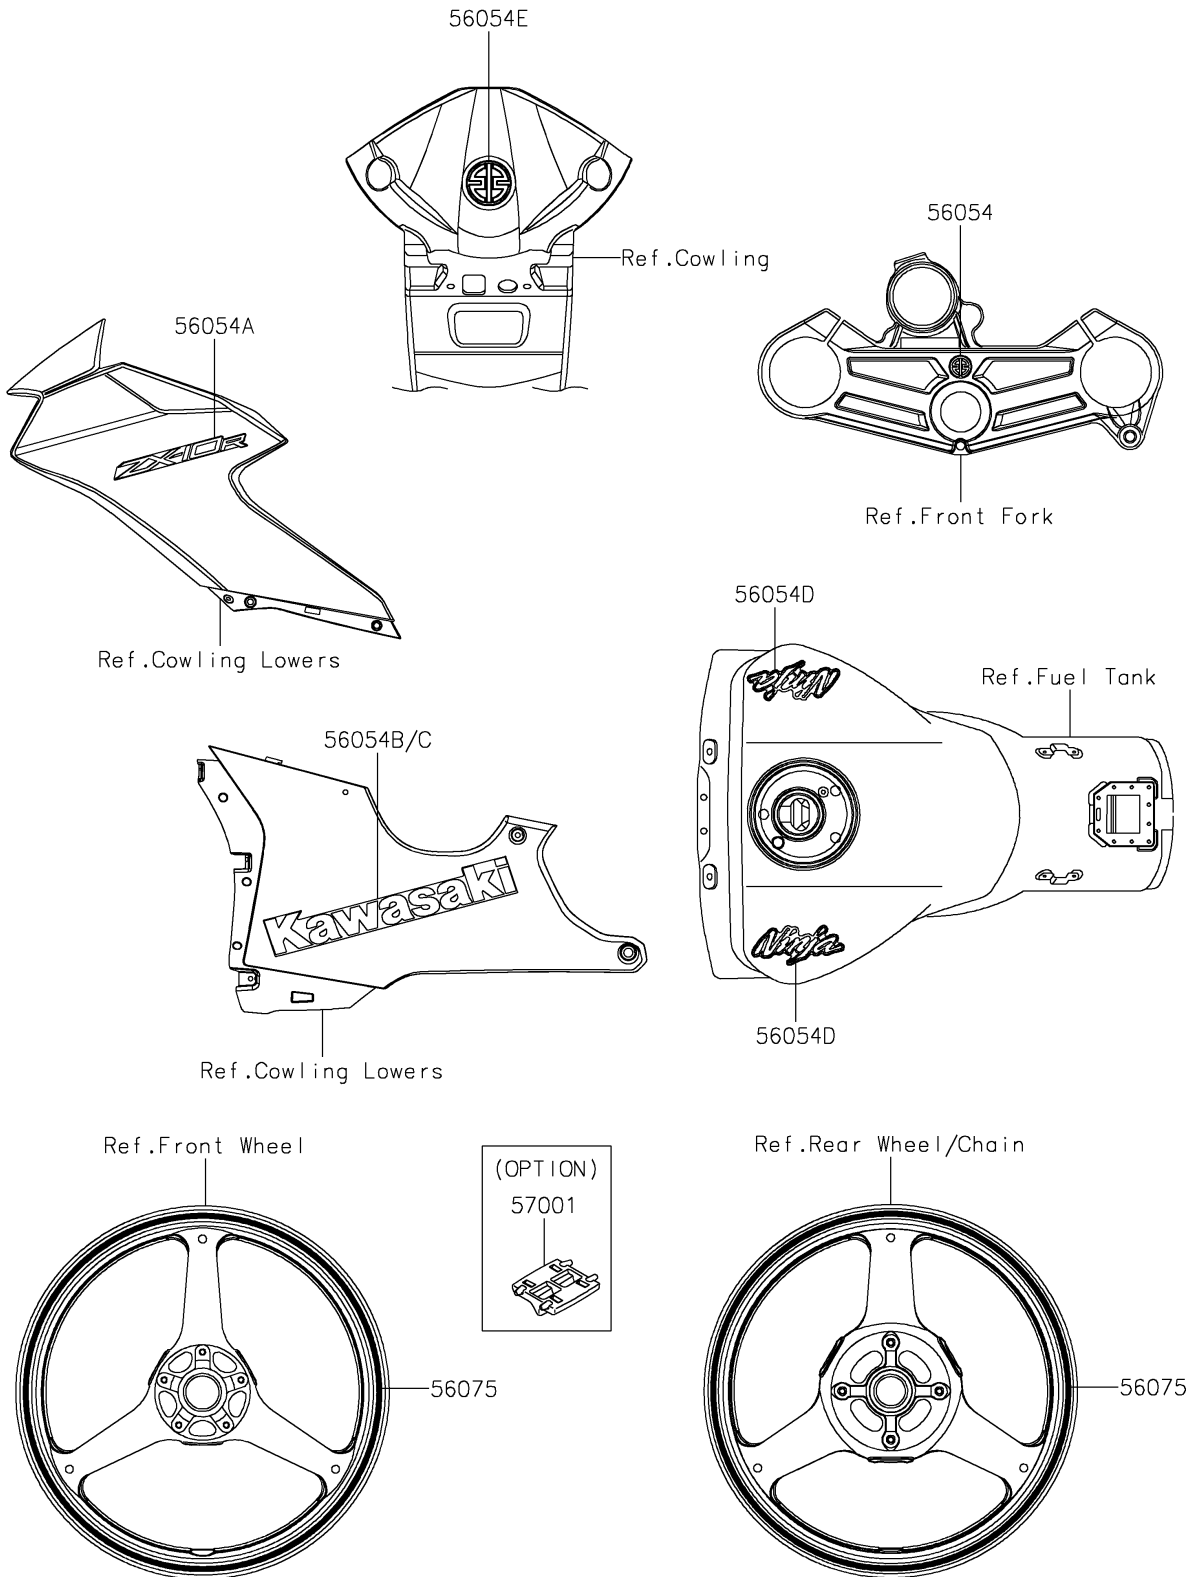

2021 NINJA[®] ZX[™]-10R

PARTS DIAGRAM

Decals(Black)(LMFNN/LMFNL)

F2861

2021 NINJA® ZX™-10R

PARTS LIST

Decals(Black)(LMFNN/LMFNL)

ITEM NAME	PART NUMBER	QUANTITY
MARK,UPP HOLDER,RIVER (Ref # 56054)	56054-1628	1
MARK,SIDE COWL.,ZX-10R (Ref # 56054A)	56054-2866	2
MARK,LWR COWL.,LH,KAWASAKI (Ref # 56054B)	56054-2867	1
MARK,LWR COWL.,RH,KAWASAKI (Ref # 56054C)	56054-2868	1
MARK,FUEL TANK,NINJA (Ref # 56054D)	56054-2874	2
MARK,UPP COWL.,RIVER (Ref # 56054E)	56054-2900	1
PATTERN,WHEEL,GREEN,6X1079 (Ref # 56075)	56075-1575	4
RIM STRIPE APPLICATOR (Ref # 57001)	57001-1752	AR